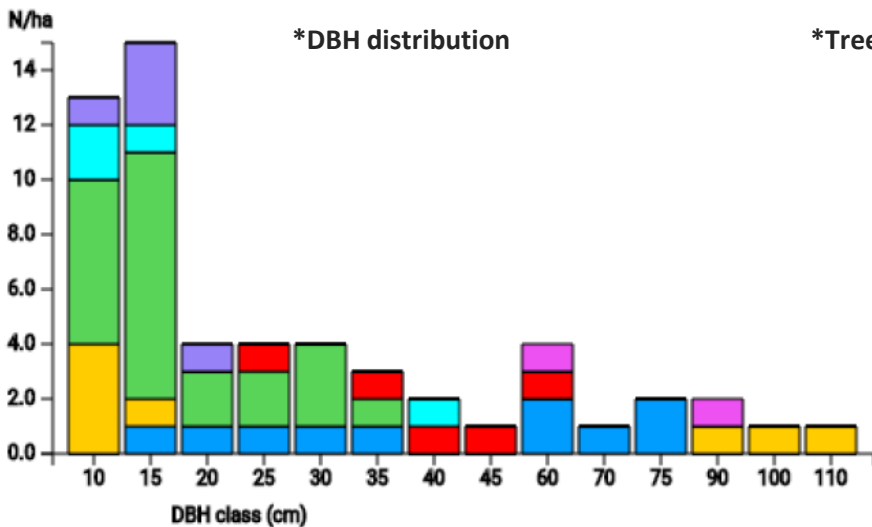

Technical information

DE

Name: **WaldHaus**

Forest type: **Beech-Silver fir admixed with various broadleaves**

State / Region	Owner	Establishment	Size
Baden-Württemberg	Freiburg City Forest	2022	0.25 ha (*Values for 0.25 ha)
Altitude [m.a.s.l.]	Mean annual precipitation [mm]	Mean annual temperature [°C]	Natural forest community
335	1000	9.0	Luzulo fagetum
Number of trees [N/ha]	Basal area [m ² /ha]	Volume [m ³ /ha]	Habitat value [points/ha]
285 (*57)	31.2 (*7.8)	479.2 (*119.8)	3820 (*955)