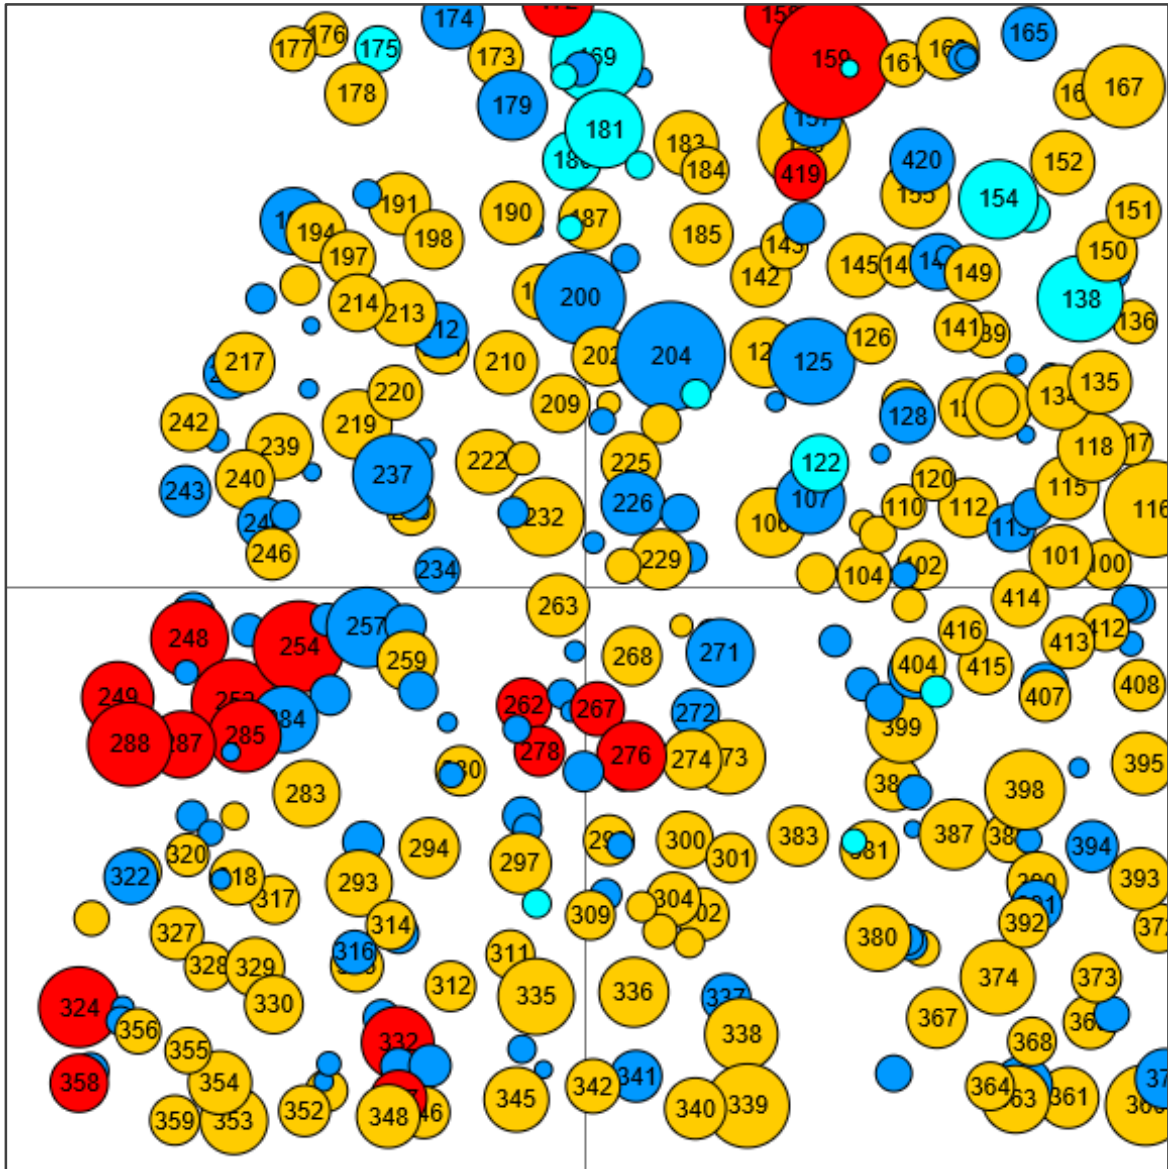

Technical information

DE

Name: **Wachenroth**

Forest type: **pine-beech forest with admixed larch and spruce**

State/ Region	Owner	Establishment	Size
Bavaria	Other State Forest (Foundation Forest)	2017	0.5 ha (*values for 0.5 ha)
Altitude [m.a.s.l.]	Mean annual precipitation [mm]	Mean annual temperature [°C]	Natural forest community
350	650 - 700 (Projection period: 2000 - 2100)	10.0 - 10.2 (Projection period: 2000 - 2100)	Beech forest (sub-montane level)
Number of trees [N/ha]	Basal area [m ² /ha]	Volume [m ³ /ha under bark]	Habitat value [points/ha]
642 (*321)	40.5 (*20.25)	379.5 (*189.75)	3422 (*1711)

*DBH distribution

*Tree species distribution (% Volume)

*Tree microhabitat distribution by code (Total: 143)

Marteloscope map (0.5 ha):

Contact:

Ottmar Ruppert
Bayerische Landesanstalt für Wald
und Forstwirtschaft
Adolf-Wächter-Str. 10-12
95447 Bayreuth
E-Mail: ottmar.ruppert@lwf.bayern.de