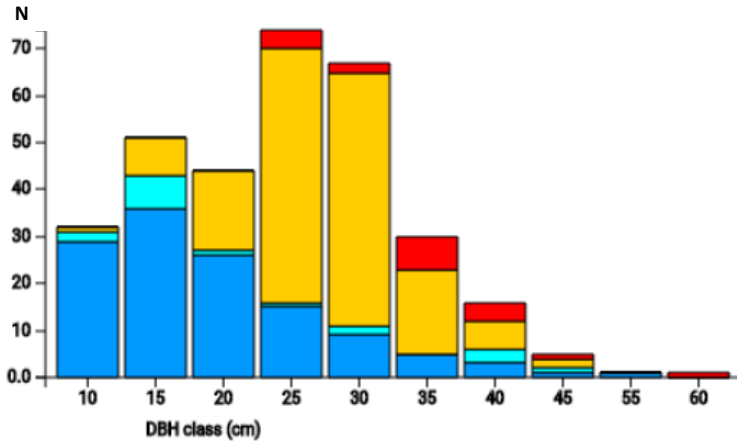

Technical information

DE

Name: **Wachenroth**

Forest type: **pine-beech forest with admixed larch and spruce**

State/ Region	Owner	Establishment	Size
Bavaria	Other State Forest (Foundation Forest)	2017	0.5 ha (*values for 0.5 ha)
Altitude [m.a.s.l.]	Mean annual precipitation [mm]	Mean annual temperature [°C]	Natural forest community
350	650 - 700 (Projection period: 2000 - 2100)	10.0 - 10.2 (Projection period: 2000 - 2100)	Beech forest (sub-montane level)
Number of trees [N/ha]	Basal area [m ² /ha]	Volume [m ³ /ha under bark]	Habitat value [points/ha]
642 (*321)	40.5 (*20.25)	379.5 (*189.75)	3422 (*1711)

*DBH distribution

*Tree species distribution (% Volume)

*Tree microhabitat distribution by code (Total: 143)

Marteloscope map (0.5 ha):

Contact:

Ottmar Ruppert
Bayerische Landesanstalt für Wald
und Forstwirtschaft
Adolf-Wächter-Str. 10-12
95447 Bayreuth
E-Mail: ottmar.ruppert@lwf.bayern.de