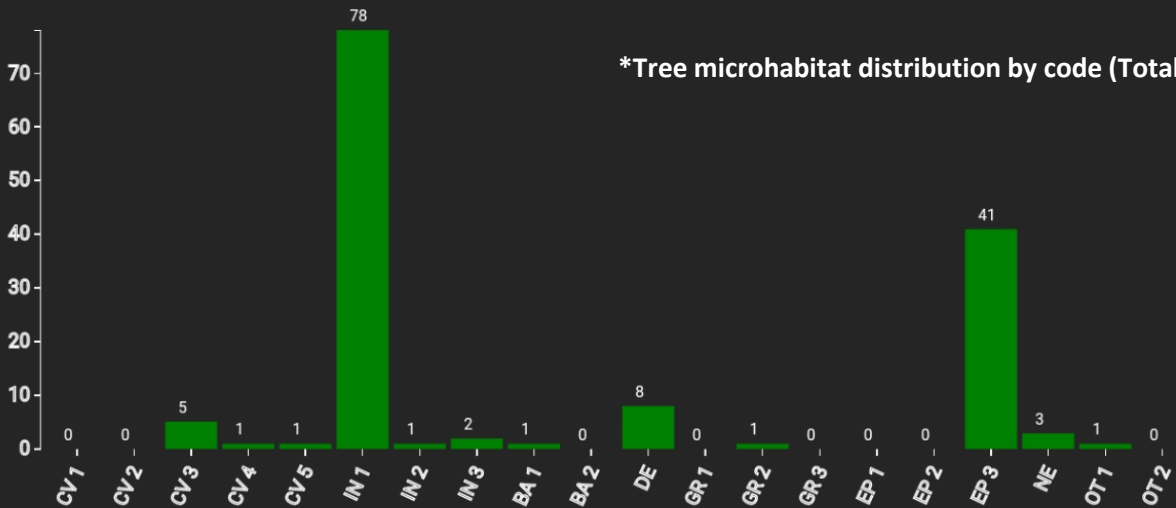

Technical information

DE

Name: **Wachenroth**

Forest type: **pine-beech forest with admixed larch and spruce**

State/ Region	Owner	Establishment	Size
Bavaria	Other State Forest (Foundation Forest)	2017	0.5 ha (*values for 0.5 ha)
Altitude [m.a.s.l.]	Mean annual precipitation [mm]	Mean annual temperature [°C]	Natural forest community
350	650 - 700 (Projection period: 2000 - 2100)	10.0 - 10.2 (Projection period: 2000 - 2100)	Beech forest (sub-montane level)
Number of trees [N/ha]	Basal area [m ² /ha]	Volume [m ³ /ha under bark]	Habitat value [points/ha]
642 (*321)	40.5 (*20.25)	379.5 (*189.75)	3422 (*1711)

*DBH distribution

*Tree species distribution (% Volume)

*Tree microhabitat distribution by code (Total: 143)

Marteloscope map (0.5 ha):

Contact:

Ottmar Ruppert
Bayerische Landesanstalt für Wald
und Forstwirtschaft
Adolf-Wächter-Str. 10-12
95447 Bayreuth
E-Mail: ottmar.ruppert@lwf.bayern.de