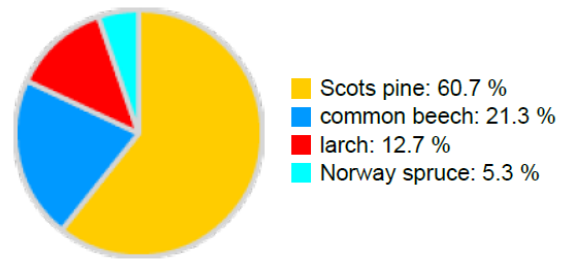

Technical information

DE

Name: **Wachenroth**

Forest type: **pine-beech forest with admixed larch and spruce**

State/ Region	Owner	Establishment	Size
Bavaria	Other State Forest (Foundation Forest)	2017	0.5 ha (*values for 0.5 ha)
Altitude [m.a.s.l.]	Mean annual precipitation [mm]	Mean annual temperature [°C]	Natural forest community
350	650 - 700 (Projection period: 2000 - 2100)	10.0 - 10.2 (Projection period: 2000 - 2100)	Beech forest (sub-montane level)
Number of trees [N/ha]	Basal area [m ² /ha]	Volume [m ³ /ha under bark]	Habitat value [points/ha]
642 (*321)	40.5 (*20.25)	379.5 (*189.75)	3422 (*1711)

*DBH distribution

*Tree species distribution (% Volume)

*Tree microhabitat distribution by code (Total: 143)

Marteloscope map (0.5 ha):

Contact:

Ottmar Ruppert
Bayerische Landesanstalt für Wald
und Forstwirtschaft
Adolf-Wächter-Str. 10-12
95447 Bayreuth
E-Mail: ottmar.ruppert@lwf.bayern.de