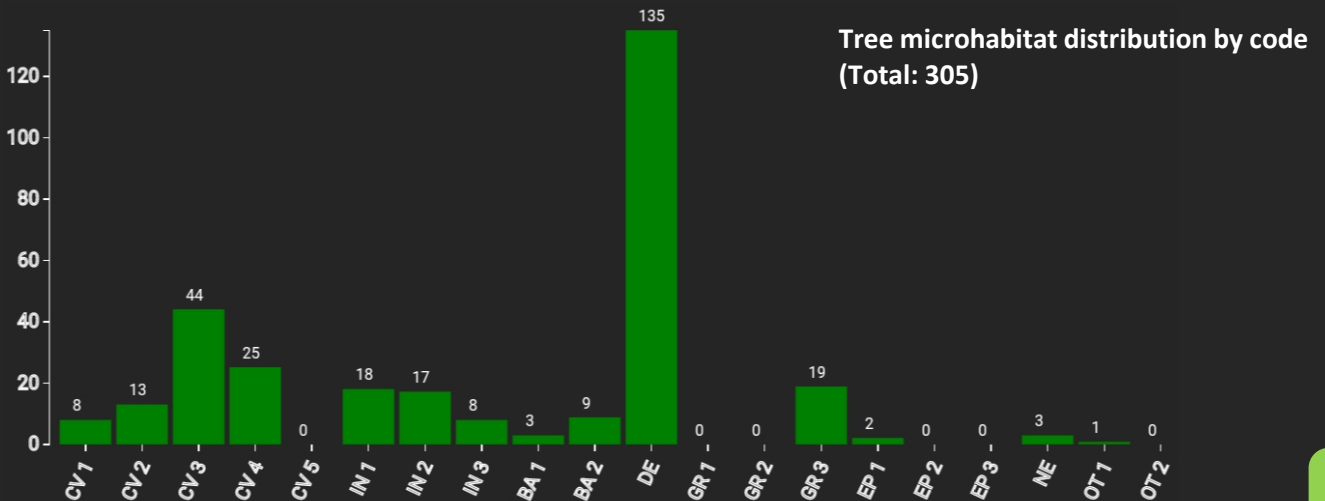

Technical information

DE

Name: **Von der Heydt**

Forest type: **Beech - Oak**

State/ Region	Owner	Establishment	Size
Saarland / Saarkohlewald	Saarland State Forest	2019	1.0
Altitude [m.a.s.l.]	Mean annual precipitation [mm]	Mean annual temperature [°C]	Natural forest community
310	850	8.5	Mesophilic beech forest
Number of trees [N/ha]	Basal area [m ² /ha]	Volume [m ³ /ha]	Habitat value [points/ha]
256	29.2	429.1	4261

DBH distribution

Tree species distribution (% Volume)

Marteloscope map (1.0 ha):

Contact:

Alexandra Steinmetz
Saarforst Landesbetrieb
Von der Heydt 12
66115 Saarbrücken
a.steinmetz@sfl.saarland.de