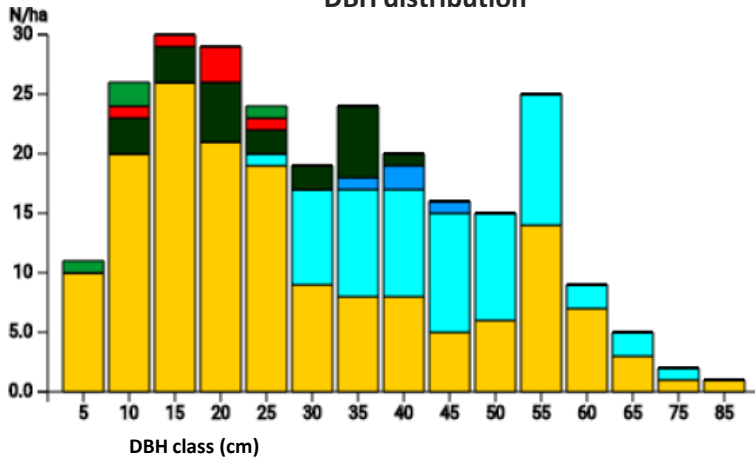

Technical information

DE

Name: **Von der Heydt**

Forest type: **Beech - Oak**

State/ Region	Owner	Establishment	Size
Saarland / Saarkohlewald	Saarland State Forest	2019	1.0
Altitude [m.a.s.l.]	Mean annual precipitation [mm]	Mean annual temperature [°C]	Natural forest community
310	850	8.5	Mesophilic beech forest
Number of trees [N/ha]	Basal area [m ² /ha]	Volume [m ³ /ha]	Habitat value [points/ha]
256	29.2	429.1	4261

DBH distribution

Tree species distribution (% Volume)

Marteloscope map (1.0 ha):

Contact:

Alexandra Steinmetz
Saarforst Landesbetrieb
Von der Heydt 12
66115 Saarbrücken
a.steinmetz@sfl.saarland.de