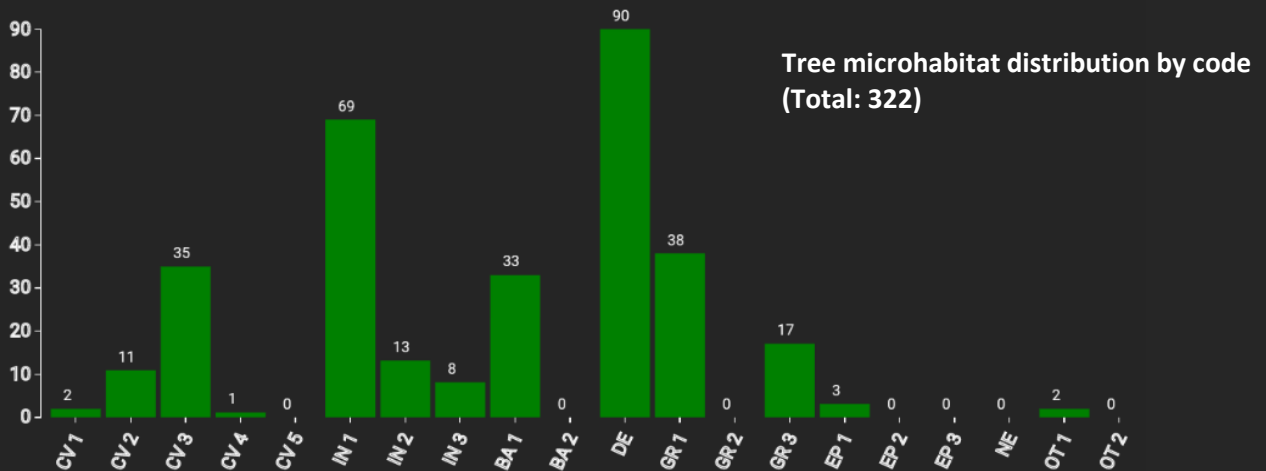

Technical information

DE

Name: **Vierhausen**

Forest type : **Beech – valuable broadleaves**

State / Region	Owner	Establishment	Size
North-Rhine Westphalia / Werl-Unnaer Börde	City of Werl	2019	1.0 ha
Altitude [m.a.s.l.]	Mean annual precipitation [mm]	Mean annual temperature [°C]	Natural forest community
228	969	9.2	Lowland Asperulo-Fagetum with transition to Milio-Fagetum
Number of trees [N/ha]	Basal area [m ² /ha]	Volume [m ³ /ha]	Habitat value [points/ha]
481	28.5	376.5	3429

DBH distribution

Tree species distribution (% Volume)

Marteloscope map (1.0 ha):

Contact:

Dr. Bertram Leder
Landesbetrieb Wald und Holz Nordrhein-Westfalen
Leiter SP Waldbau und Forstvermehrungsgut
Lehr- und Versuchsforstamt Arnsberger Wald
Obereimer 2a
59821 Arnsberg
bertram.leder@wald-und-holz.nrw.de