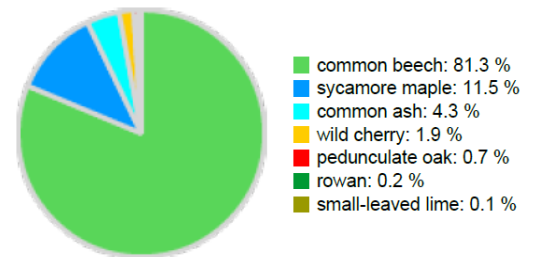

Technical information

DE

Name: **Vierhausen**

Forest type : **Beech – valuable broadleaves**

State / Region	Owner	Establishment	Size
North-Rhine Westphalia / Werl-Unnaer Börde	City of Werl	2019	1.0 ha
Altitude [m.a.s.l.]	Mean annual precipitation [mm]	Mean annual temperature [°C]	Natural forest community
228	969	9.2	Lowland Asperulo-Fagetum with transition to Milio-Fagetum
Number of trees [N/ha]	Basal area [m²/ha]	Volume [m³/ha]	Habitat value [points/ha]
481	28.5	376.5	3429