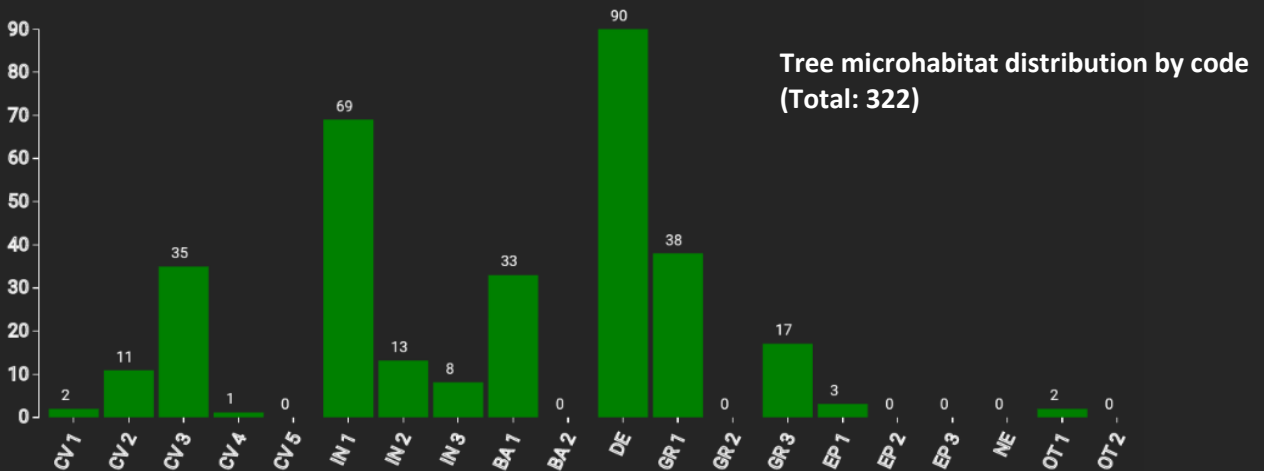

Technical information

DE

Name: **Vierhausen**

Forest type : **Beech – valuable broadleaves**

State / Region	Owner	Establishment	Size
North-Rhine Westphalia / Werl-Unnaer Börde	City of Werl	2019	1.0 ha
Altitude [m.a.s.l.]	Mean annual precipitation [mm]	Mean annual temperature [°C]	Natural forest community
228	969	9.2	Lowland Asperulo-Fagetum with transition to Milio-Fagetum
Number of trees [N/ha]	Basal area [m ² /ha]	Volume [m ³ /ha]	Habitat value [points/ha]
481	28.5	376.5	3429

DBH distribution

Tree species distribution (% Volume)

Marteloscope map (1.0 ha):

Contact:

Amadeus Bewer

Wald und Holz NRW

Zentrum für Wald und Holzwirtschaft

Obereimer 2a