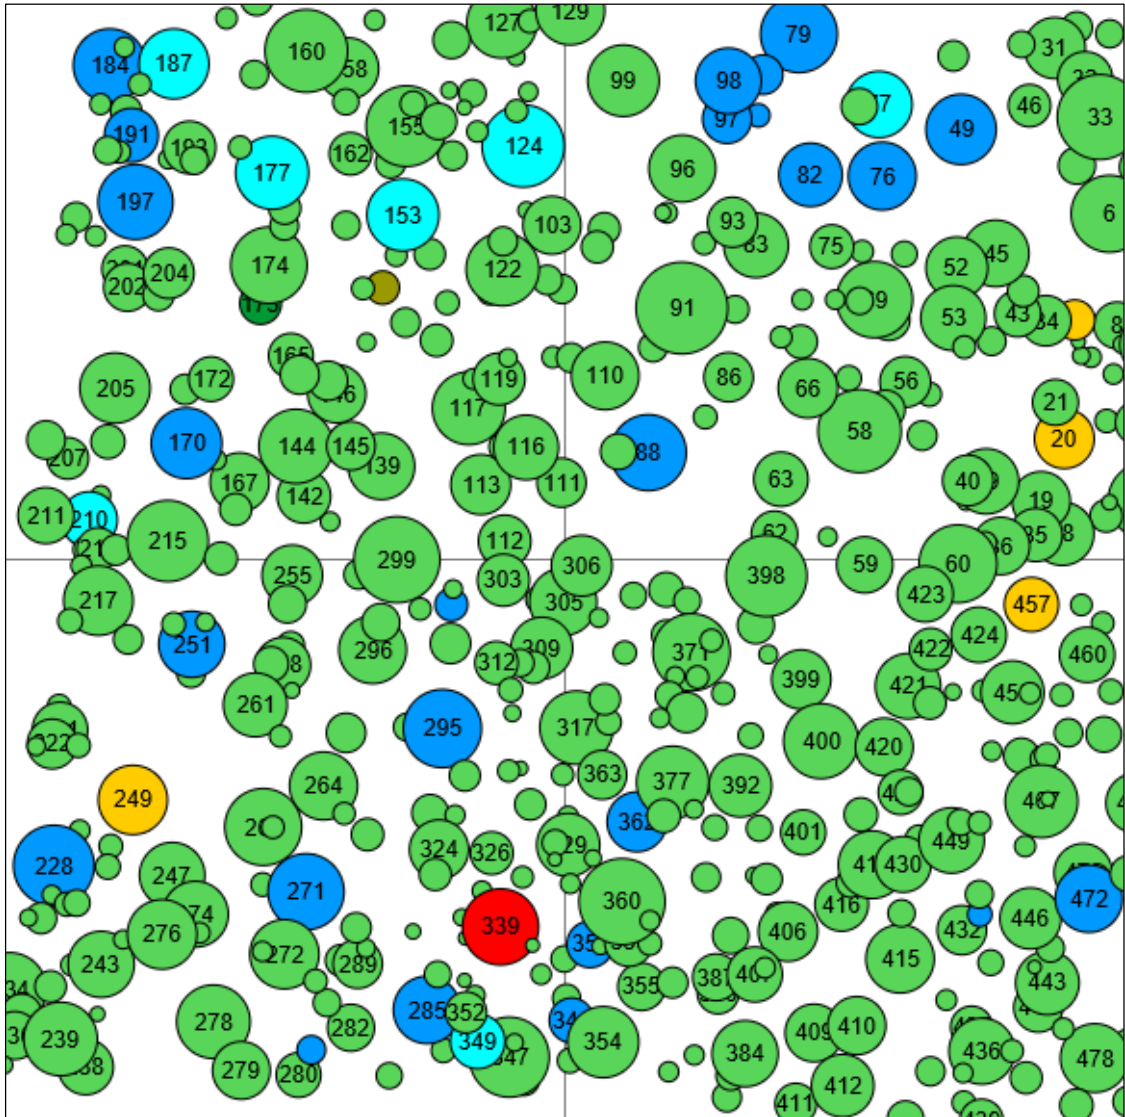

Technical information

DE

Name: **Vierhausen**

Forest type : **Beech – valuable broadleaves**

State / Region	Owner	Establishment	Size
North-Rhine Westphalia / Werl-Unnaer Börde	City of Werl	2019	1.0 ha
Altitude [m.a.s.l.]	Mean annual precipitation [mm]	Mean annual temperature [°C]	Natural forest community
228	969	9.2	Lowland Asperulo-Fagetum with transition to Milio-Fagetum
Number of trees [N/ha]	Basal area [m ² /ha]	Volume [m ³ /ha]	Habitat value [points/ha]
481	28.5	376.5	3429

DBH distribution

Tree species distribution (% Volume)

Marteloscope map (1.0 ha):

Contact:

Dr. Bertram Leder
Landesbetrieb Wald und Holz Nordrhein-Westfalen
Leiter SP Waldbau und Forstvermehrungsgut
Lehr- und Versuchsforstamt Arnsberger Wald
Obereimer 2a
59821 Arnsberg
bertram.leder@wald-und-holz.nrw.de