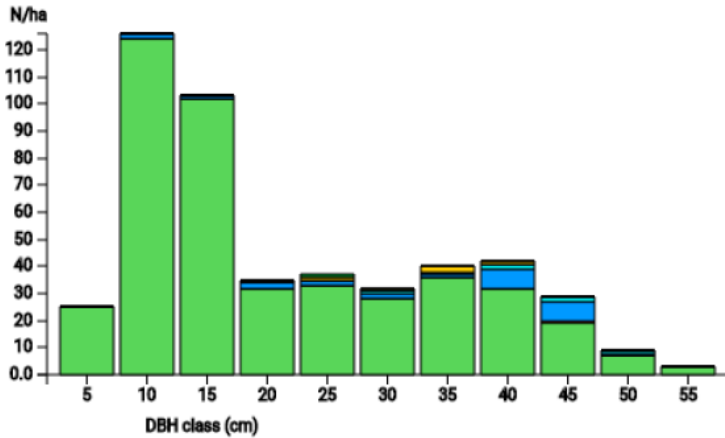

Technical information

DE

Name: **Vierhausen**

Forest type : **Beech – valuable broadleaves**

State / Region	Owner	Establishment	Size
North-Rhine Westphalia / Werl-Unnaer Börde	City of Werl	2019	1.0 ha
Altitude [m.a.s.l.]	Mean annual precipitation [mm]	Mean annual temperature [°C]	Natural forest community
228	969	9.2	Lowland Asperulo-Fagetum with transition to Milio-Fagetum
Number of trees [N/ha]	Basal area [m ² /ha]	Volume [m ³ /ha]	Habitat value [points/ha]
481	28.5	376.5	3429

DBH distribution

Tree species distribution (% Volume)

Marteloscope map (1.0 ha):

Contact:

Dr. Bertram Leder
Landesbetrieb Wald und Holz Nordrhein-Westfalen
Leiter SP Waldbau und Forstvermehrungsgut
Lehr- und Versuchsforstamt Arnsberger Wald
Obereimer 2a
59821 Arnsberg
bertram.leder@wald-und-holz.nrw.de