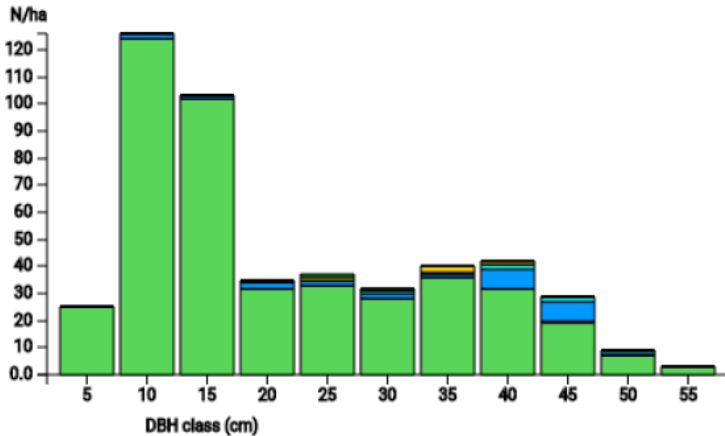

Technical information

DE

Name: **Vierhausen**

Forest type : **Beech – valuable broadleaves**

State / Region	Owner	Establishment	Size
North-Rhine Westphalia / Werl-Unnaer Börde	City of Werl	2019	1.0 ha
Altitude [m.a.s.l.]	Mean annual precipitation [mm]	Mean annual temperature [°C]	Natural forest community
228	969	9.2	Lowland Asperulo-Fagetum with transition to Milio-Fagetum
Number of trees [N/ha]	Basal area [m ² /ha]	Volume [m ³ /ha]	Habitat value [points/ha]
481	28.5	376.5	3429

DBH distribution

Tree species distribution (% Volume)

Marteloscope map (1.0 ha):

Contact:

Amadeus Bewer

Wald und Holz NRW

Zentrum für Wald und Holzwirtschaft

Obereimer 2a