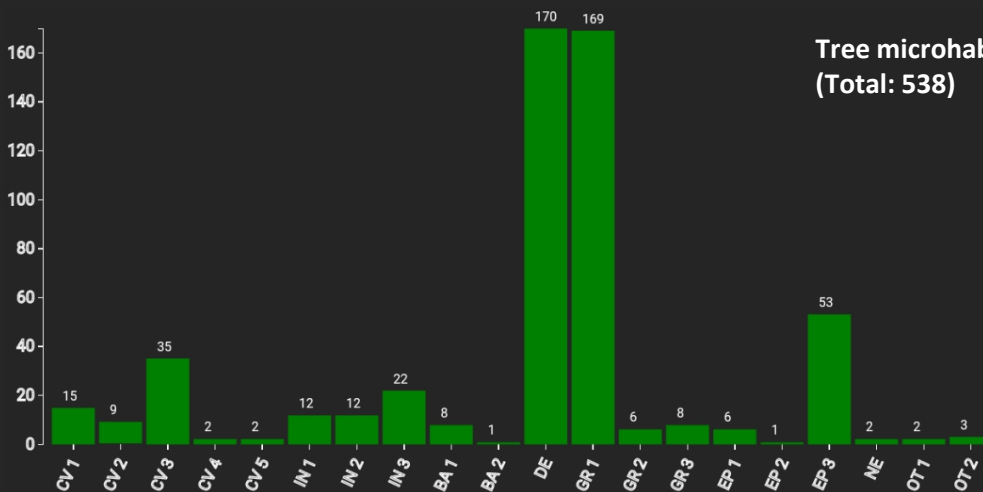

# Technical information

DE

Name: **Viergemeindewald**

Forest type: **Beech – oak forest**

State/ Region	Owner	Establishment	Size
Idarwald / Rheinland-Pfalz	Owner Association Viergemeindewald	2014	1.0
Altitude [m.a.s.l.]	Mean annual precipitation [mm]	Mean annual temperature [°C]	Natural forest community
490	900	7.4	Luzulo-Fagetum
Number of trees [N/ha]	Basal area [m <sup>2</sup> /ha]	Volume [m <sup>3</sup> /ha]	Habitat value [points/ha]
394	33.7	463.2	4288

DBH distribution

Tree species distribution (% Volume)

Tree microhabitat distribution by code (Total: 538)

## Marteloscope map (1.0 ha):