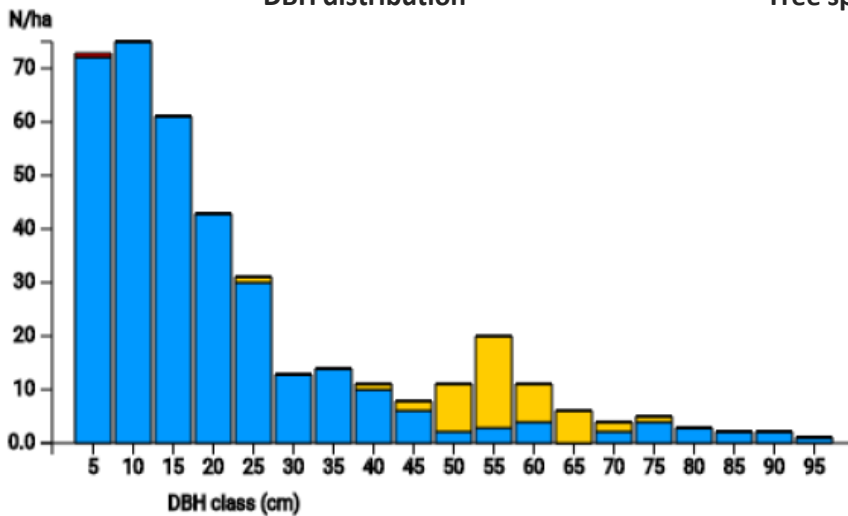

# Technical information

DE

Name: **Viergemeindewald**

Forest type: **Beech – oak forest**

State/ Region	Owner	Establishment	Size
Idarwald / Rheinland-Pfalz	Owner Association Viergemeindewald	2014	1.0
Altitude [m.a.s.l.]	Mean annual precipitation [mm]	Mean annual temperature [°C]	Natural forest community
490	900	7.4	Luzulo-Fagetum
Number of trees [N/ha]	Basal area [m <sup>2</sup> /ha]	Volume [m <sup>3</sup> /ha]	Habitat value [points/ha]
394	33.7	463.2	4288

DBH distribution

Tree species distribution (% Volume)

Tree microhabitat distribution by code (Total: 538)