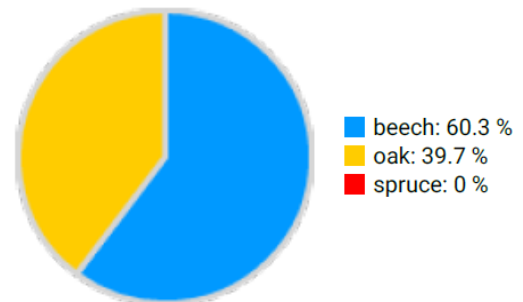

# Technical information

DE

Name: **Viergemeindewald**

Forest type: **Beech – oak forest**

State/ Region	Owner	Establishment	Size
Idarwald / Rheinland-Pfalz	Owner Association Viergemeindewald	2014	1.0
Altitude [m.a.s.l.]	Mean annual precipitation [mm]	Mean annual temperature [°C]	Natural forest community
490	900	7.4	Luzulo-Fagetum
Number of trees [N/ha]	Basal area [m <sup>2</sup> /ha]	Volume [m <sup>3</sup> /ha]	Habitat value [points/ha]
394	33.7	463.2	4288

DBH distribution

Tree species distribution (% Volume)

Tree microhabitat distribution by code (Total: 538)