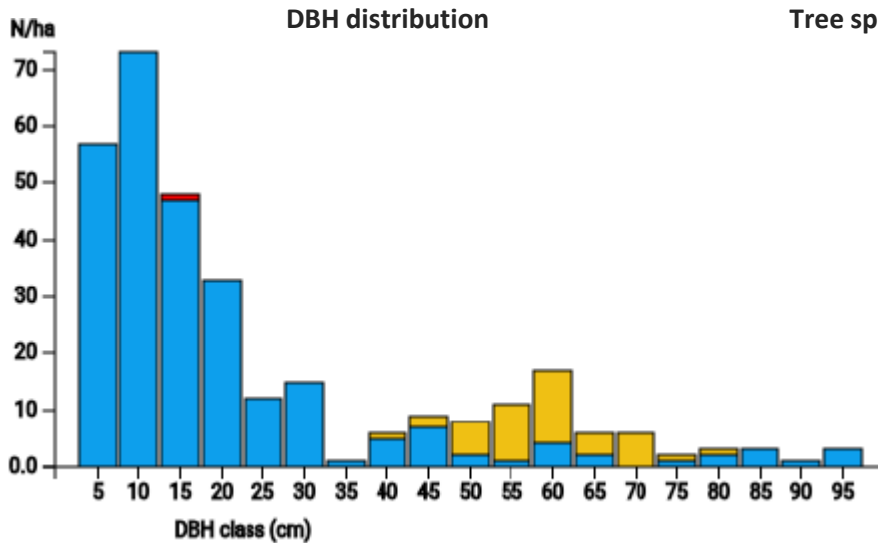

Technical information

DE

Name: **Viergemeindewald**

Forest type: **Beech – oak forest**

State/ Region	Owner	Establishment	Size
Idarwald / Rheinland-Pfalz	Owner Association Viergemeindewald	2014	1.0
Altitude [m.a.s.l.]	Mean annual precipitation [mm]	Mean annual temperature [°C]	Natural forest community
490	900	7.4	Luzulo-Fagetum
Number of trees [N/ha]	Basal area [m ² /ha]	Volume [m ³ /ha]	Habitat value [points/ha]
314	29.5	426.4	4288

DBH distribution

Tree species distribution (% Volume)

Tree microhabitat distribution by code (Total: 467)

Marteloscope map (1.0 ha):

Contact:

Manfred Witz
Silviculture Trainer
Im Litz 5
D-55758 Stipshausen
Manfred.Witz@wald-rlp.de