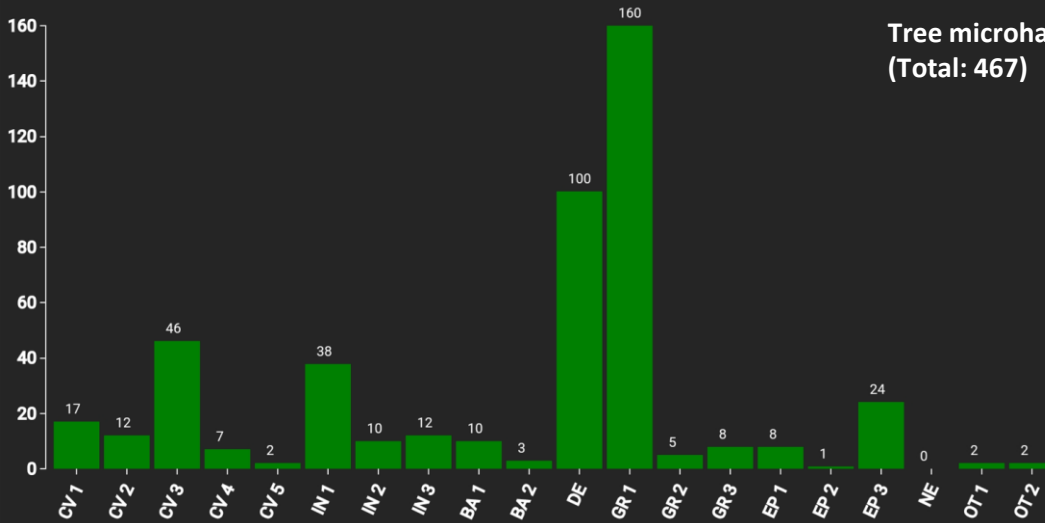

Technical information

DE

Name: **Viergemeindewald**

Forest type: **Beech – oak forest**

State/ Region	Owner	Establishment	Size
Idarwald / Rheinland-Pfalz	Owner Association Viergemeindewald	2014	1.0
Altitude [m.a.s.l.]	Mean annual precipitation [mm]	Mean annual temperature [°C]	Natural forest community
490	900	7.4	Luzulo-Fagetum
Number of trees [N/ha]	Basal area [m ² /ha]	Volume [m ³ /ha]	Habitat value [points/ha]
314	29.5	426.4	4288

DBH distribution

Tree species distribution (% Volume)

Tree microhabitat distribution by code (Total: 467)

Marteloscope map (1.0 ha):

Contact:

Manfred Witz
Silviculture Trainer
Im Litz 5
D-55758 Stipshausen
Manfred.Witz@wald-rlp.de