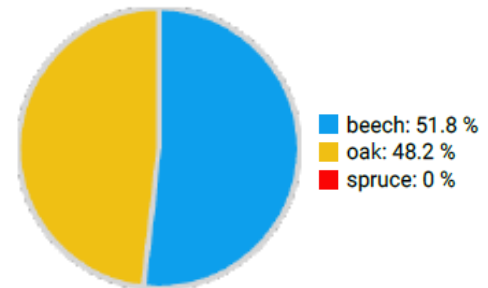

Technical information

DE

Name: **Viergemeindewald**

Forest type: **Beech – oak forest**

State/ Region	Owner	Establishment	Size
Idarwald / Rheinland-Pfalz	Owner Association Viergemeindewald	2014	1.0
Altitude [m.a.s.l.]	Mean annual precipitation [mm]	Mean annual temperature [°C]	Natural forest community
490	900	7.4	Luzulo-Fagetum
Number of trees [N/ha]	Basal area [m ² /ha]	Volume [m ³ /ha]	Habitat value [points/ha]
314	29.5	426.4	4288

DBH distribution

Tree species distribution (% Volume)

Tree microhabitat distribution by code (Total: 467)

Marteloscope map (1.0 ha):

Contact:

Manfred Witz
Silviculture Trainer
Im Litz 5
D-55758 Stipshausen
Manfred.Witz@wald-rlp.de