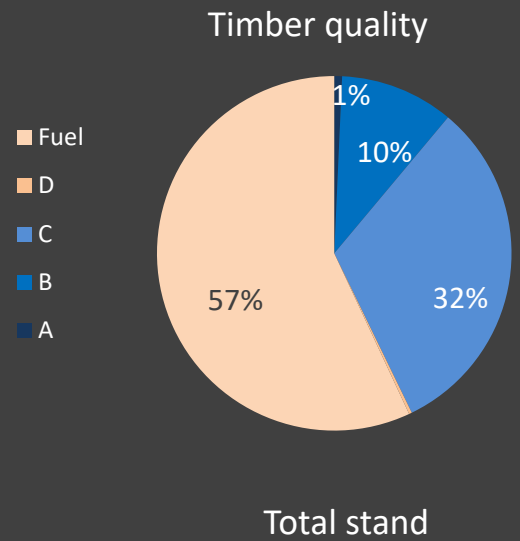

# Technical information

Name: **Venne**

PBI: **21**

Forest type: **Beech**

**DE**

Topic:

Positive selection of elite and habitat trees

| State/ Region                           | Owner                           | Year of establishment        | Size                     |
|---|---------------------------------|------------------------------|--------------------------|
| Nordrhein-Westfalen / Ville-Kottenforst | State                           | 2017                         | 1.0 ha                   |
| Altitude [m.a.s.l.]                     | Mean annual precipitation [mm]  | Mean annual temperature [°C] | Natural forest community |
| 180                                     | 780                             | 9.4                          | Luzulo-Fagetum           |
| Number of trees [N/ha]                  | Basal area [m <sup>2</sup> /ha] | Volume [m <sup>3</sup> /ha]  | Habitat value [points]   |
| 96                                      | 28.4                            | 472.9                        | 460                      |

DBH distribution

Tree species distribution [% Volume]

## Marteloscope map:

| Tree species | N/ha<br>[#] | BA/ha<br>[m <sup>2</sup> ] | V/ha<br>[m <sup>3</sup> ] |
|--------------|-------------|----------------------------|---------------------------|
| Beech        | 92          | 27.6                       | 461.1                     |
| Oak          | 2           | 0.4                        | 6.1                       |
| Lime         | 1           | 0.2                        | 2.6                       |
| Pine         | 1           | 0.2                        | 3.2                       |
| <b>Total</b> | <b>96</b>   | <b>28.4</b>                | <b>472.9</b>              |

### Microhabitats

per tree species