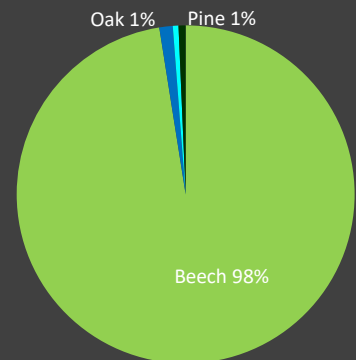

# Technical information

Name: **Venne**

PBI: **21**

Forest type: **Beech**

**DE**

Topic:

Positive selection of elite and habitat trees

| State/ Region                           | Owner                           | Year of establishment        | Size                     |
|---|---------------------------------|------------------------------|--------------------------|
| Nordrhein-Westfalen / Ville-Kottenforst | State                           | 2017                         | 1.0 ha                   |
| Altitude [m.a.s.l.]                     | Mean annual precipitation [mm]  | Mean annual temperature [°C] | Natural forest community |
| 180                                     | 780                             | 9.4                          | Luzulo-Fagetum           |
| Number of trees [N/ha]                  | Basal area [m <sup>2</sup> /ha] | Volume [m <sup>3</sup> /ha]  | Habitat value [points]   |
| 96                                      | 28.4                            | 472.9                        | 460                      |

DBH distribution

Tree species distribution [% Volume]

## Marteloscope map:

| Tree species | N/ha<br>[#] | BA/ha<br>[m <sup>2</sup> ] | V/ha<br>[m <sup>3</sup> ] |
|--------------|-------------|----------------------------|---------------------------|
| Beech        | 92          | 27.6                       | 461.1                     |
| Oak          | 2           | 0.4                        | 6.1                       |
| Lime         | 1           | 0.2                        | 2.6                       |
| Pine         | 1           | 0.2                        | 3.2                       |
| <b>Total</b> | <b>96</b>   | <b>28.4</b>                | <b>472.9</b>              |

### Microhabitats

per tree species