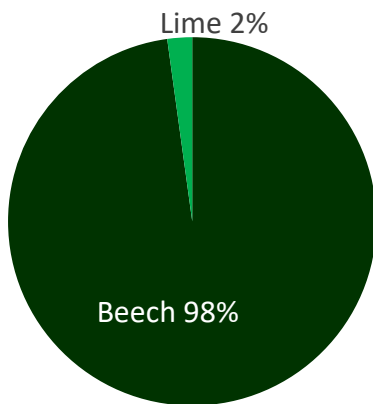

# Technical information

Name: **Venne**

PBI: **21**

Forest type: **Beech**

**DE**

Topic:

Positive selection of elite and habitat trees

| State/ Region                           | Owner                           | Year of establishment        | Size                     |
|---|---------------------------------|------------------------------|--------------------------|
| Nordrhein-Westfalen / Ville-Kottenforst | State                           | 2017                         | 1.0 ha                   |
| Altitude [m.a.s.l.]                     | Mean annual precipitation [mm]  | Mean annual temperature [°C] | Natural forest community |
| 180                                     | 780                             | 9.4                          | Luzulo-Fagetum           |
| Number of trees [N/ha]                  | Basal area [m <sup>2</sup> /ha] | Volume [m <sup>3</sup> /ha]  | Habitat value [points]   |
| 96                                      | 28.4                            | 472.9                        | 460                      |

DBH distribution

Tree species distribution [% Volume]

## Marteloscope map:

| Tree species | N/ha<br>[#] | BA/ha<br>[m <sup>2</sup> ] | V/ha<br>[m <sup>3</sup> ] |
|--------------|-------------|----------------------------|---------------------------|
| Beech        | 92          | 27.6                       | 461.1                     |
| Oak          | 2           | 0.4                        | 6.1                       |
| Lime         | 1           | 0.2                        | 2.6                       |
| Pine         | 1           | 0.2                        | 3.2                       |
| <b>Total</b> | <b>96</b>   | <b>28.4</b>                | <b>472.9</b>              |

### Microhabitats

per tree species