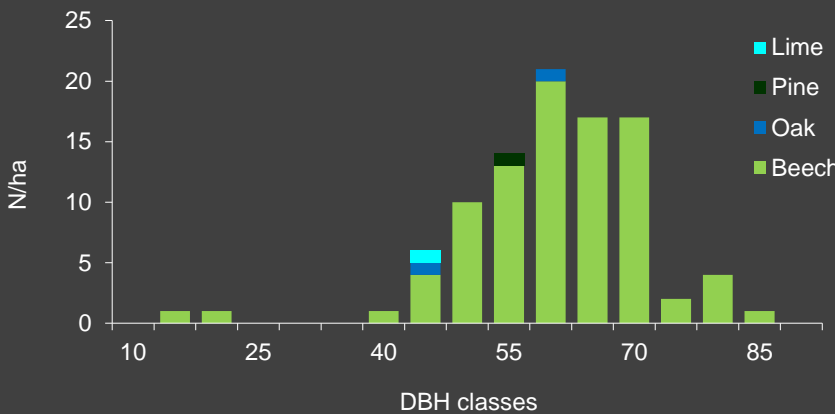

# Technical information

Name: **Venne**

PBI: **21**

Forest type: **Beech**

**DE**

Topic:

Positive selection of elite and habitat trees

| State/ Region                           | Owner                           | Year of establishment        | Size                     |
|---|---------------------------------|------------------------------|--------------------------|
| Nordrhein-Westfalen / Ville-Kottenforst | State                           | 2017                         | 1.0 ha                   |
| Altitude [m.a.s.l.]                     | Mean annual precipitation [mm]  | Mean annual temperature [°C] | Natural forest community |
| 180                                     | 780                             | 9.4                          | Luzulo-Fagetum           |
| Number of trees [N/ha]                  | Basal area [m <sup>2</sup> /ha] | Volume [m <sup>3</sup> /ha]  | Habitat value [points]   |
| 96                                      | 28.4                            | 472.9                        | 460                      |

DBH distribution

Tree species distribution [% Volume]

## Marteloscope map:

| Tree species | N/ha<br>[#] | BA/ha<br>[m <sup>2</sup> ] | V/ha<br>[m <sup>3</sup> ] |
|--------------|-------------|----------------------------|---------------------------|
| Beech        | 92          | 27.6                       | 461.1                     |
| Oak          | 2           | 0.4                        | 6.1                       |
| Lime         | 1           | 0.2                        | 2.6                       |
| Pine         | 1           | 0.2                        | 3.2                       |
| <b>Total</b> | <b>96</b>   | <b>28.4</b>                | <b>472.9</b>              |

### Microhabitats

per tree species