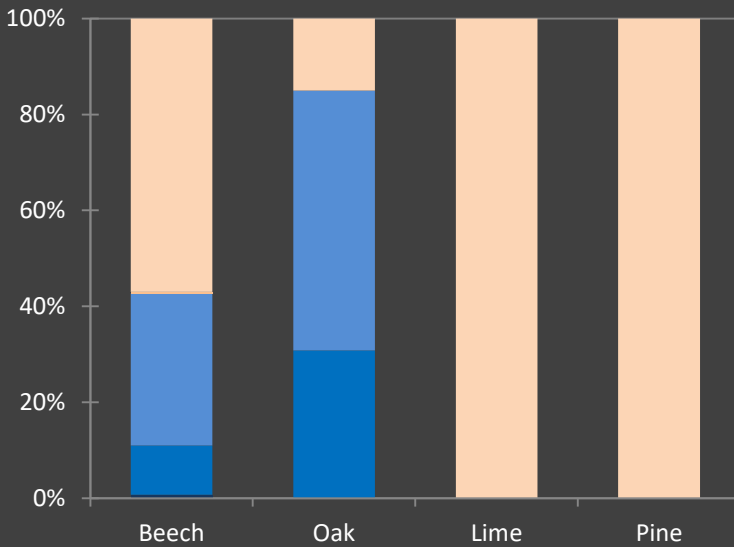

# Technical information

Name: **Venne**

PBI: **21**

Forest type: **Beech**

**DE**

Topic:

Positive selection of elite and habitat trees

| State/ Region                           | Owner                           | Year of establishment        | Size                     |
|---|---------------------------------|------------------------------|--------------------------|
| Nordrhein-Westfalen / Ville-Kottenforst | State                           | 2017                         | 1.0 ha                   |
| Altitude [m.a.s.l.]                     | Mean annual precipitation [mm]  | Mean annual temperature [°C] | Natural forest community |
| 180                                     | 780                             | 9.4                          | Luzulo-Fagetum           |
| Number of trees [N/ha]                  | Basal area [m <sup>2</sup> /ha] | Volume [m <sup>3</sup> /ha]  | Habitat value [points]   |
| 96                                      | 28.4                            | 472.9                        | 460                      |

DBH distribution

Tree species distribution [% Volume]

## Marteloscope map:

| Tree species | N/ha<br>[#] | BA/ha<br>[m <sup>2</sup> ] | V/ha<br>[m <sup>3</sup> ] |
|--------------|-------------|----------------------------|---------------------------|
| Beech        | 92          | 27.6                       | 461.1                     |
| Oak          | 2           | 0.4                        | 6.1                       |
| Lime         | 1           | 0.2                        | 2.6                       |
| Pine         | 1           | 0.2                        | 3.2                       |
| <b>Total</b> | <b>96</b>   | <b>28.4</b>                | <b>472.9</b>              |

### Microhabitats

per tree species