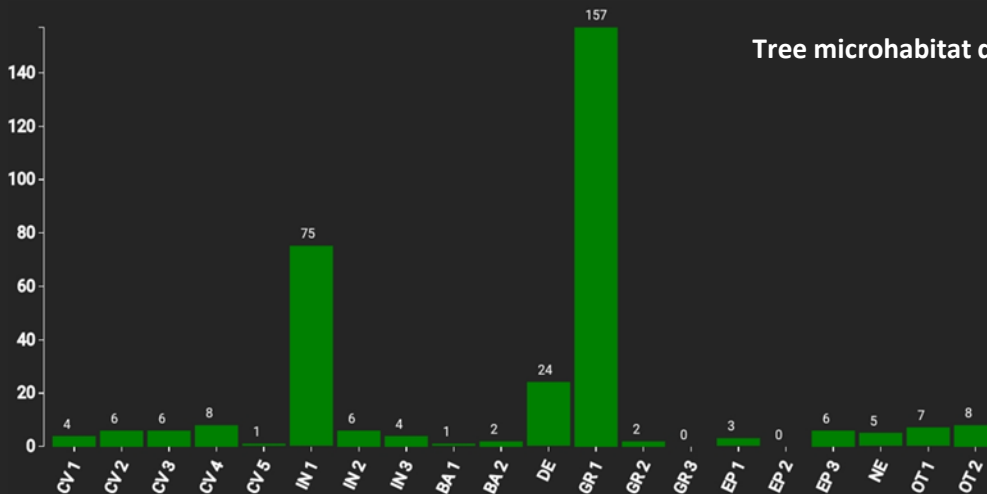

Technical information

DE

Name: **Thiergarten**

Forest type: **Sessile oak - hornbeam forest**

State / Region	Owner	Establishment	Size
Hessen / Hessische Rhön	State Forest / Federal State Hessen	2024	1.0 ha
Altitude [m.a.s.l.]	Mean annual precipitation [mm]	Mean annual temperature [°C]	Natural forest community
375	732	8.5	Luzulo fagetum
498	38.7	485.6	2293

DBH distribution

Tree species distribution (% Volume)

Tree microhabitat distribution by code (Total: 329)

Marteloscope map (1.0 ha):

Contact:

Florian Wilshusen

Forstamt Hofbieber, HessenForst

Thiergarten 2