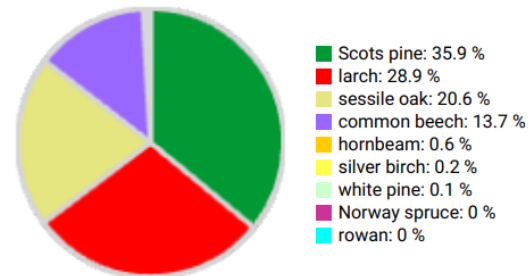

Technical information

DE

Name: **Thiergarten**

Forest type: **Sessile oak - hornbeam forest**

State / Region	Owner	Establishment	Size
Hessen / Hessische Rhön	State Forest / Federal State Hessen	2024	1.0 ha
Altitude [m.a.s.l.]	Mean annual precipitation [mm]	Mean annual temperature [°C]	Natural forest community
375	732	8.5	Luzulo fagetum
498	38.7	485.6	2293

DBH distribution

Tree species distribution (% Volume)

Tree microhabitat distribution by code (Total: 329)

Marteloscope map (1.0 ha):

Contact:

Florian Wilshusen

Forstamt Hofbieber, HessenForst

Thiergarten 2