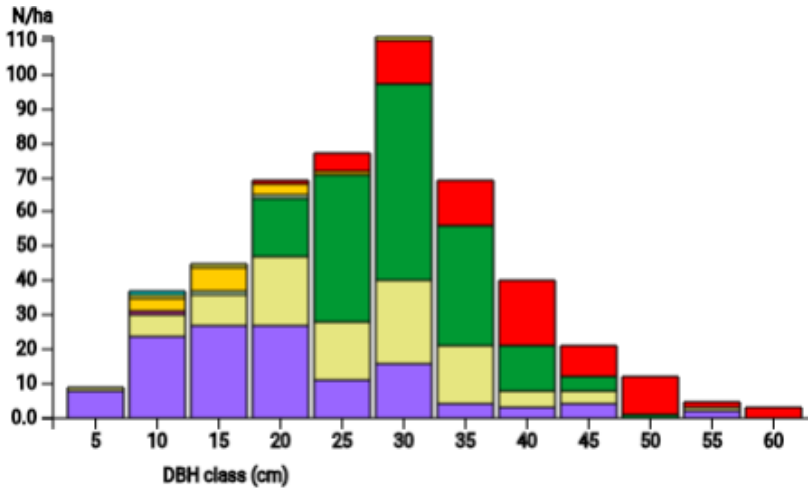

Technical information

DE

Name: **Thiergarten**

Forest type: **Sessile oak - hornbeam forest**

State / Region	Owner	Establishment	Size
Hessen / Hessische Rhön	State Forest / Federal State Hessen	2024	1.0 ha
Altitude [m.a.s.l.]	Mean annual precipitation [mm]	Mean annual temperature [°C]	Natural forest community
375	732	8.5	Luzulo fagetum
498	38.7	485.6	2293

DBH distribution

Tree species distribution (% Volume)

Tree microhabitat distribution by code (Total: 329)

Marteloscope map (1.0 ha):

Contact:

Florian Wilshusen

Forstamt Hofbieber, HessenForst

Thiergarten 2