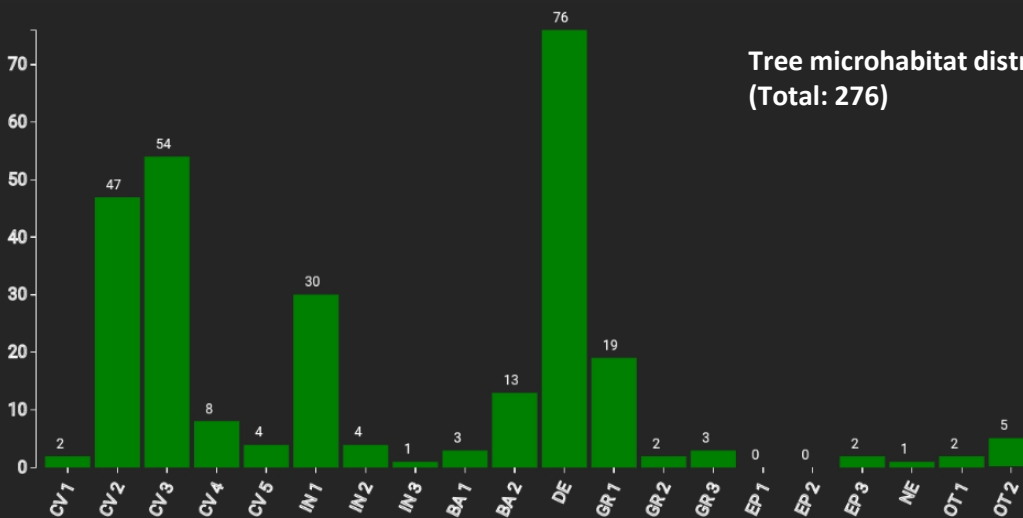

Technical information

DE

Name: **Tharandter Wald**

Forest type: **Beech – spruce**

State/ Region	Owner	Establishment	Size
Sachsen	State (Sachsenforst)	2020	1.0
Altitude [m.a.s.l.]	Mean annual precipitation [mm]	Mean annual temperature [°C]	Natural forest community
420	668	7.4	Betulo-Quercetum
Number of trees [N/ha]	Basal area [m ² /ha]	Volume [m ³ /ha]	Habitat value [points/ha]
308	49.99	846.1	3213

DBH distribution

Tree species distribution (% Volume)

Tree microhabitat distribution by code (Total: 276)

Marteloscope map (1.0 ha):

Contact:

Marieke van der Maaten-Theunissen
Technische Universität Dresden
Piener Straße 8
01737 Tharandt
marieke.theunissen@tu-dresden.de