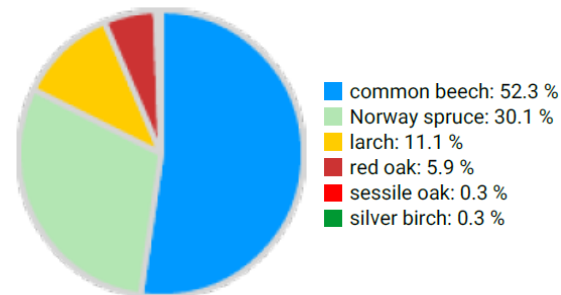

Technical information

DE

Name: **Tharandter Wald**

Forest type: **Beech – spruce**

State/ Region	Owner	Establishment	Size
Sachsen	State (Sachsenforst)	2020	1.0
Altitude [m.a.s.l.]	Mean annual precipitation [mm]	Mean annual temperature [°C]	Natural forest community
420	668	7.4	Betulo-Quercetum
Number of trees [N/ha]	Basal area [m ² /ha]	Volume [m ³ /ha]	Habitat value [points/ha]
308	49.99	846.1	3213

DBH distribution

Tree species distribution (% Volume)

Tree microhabitat distribution by code (Total: 276)

Marteloscope map (1.0 ha):

Contact:

Marieke van der Maaten-Theunissen
Technische Universität Dresden
Piener Straße 8
01737 Tharandt
marieke.theunissen@tu-dresden.de