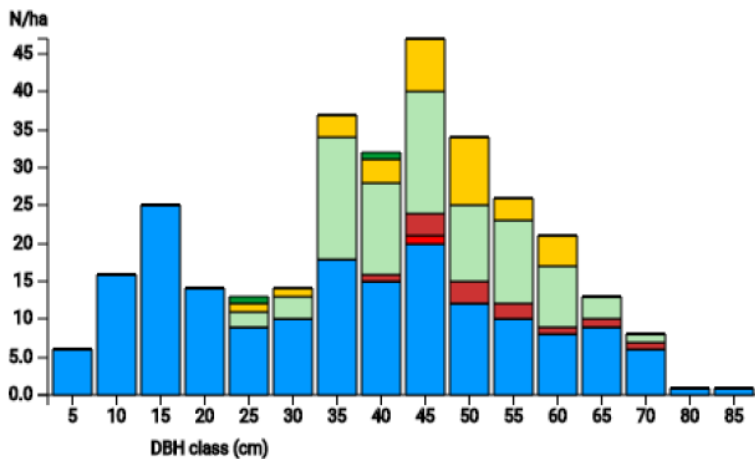

Technical information

DE

Name: **Tharandter Wald**

Forest type: **Beech – spruce**

State/ Region	Owner	Establishment	Size
Sachsen	State (Sachsenforst)	2020	1.0
Altitude [m.a.s.l.]	Mean annual precipitation [mm]	Mean annual temperature [°C]	Natural forest community
420	668	7.4	Betulo-Quercetum
Number of trees [N/ha]	Basal area [m ² /ha]	Volume [m ³ /ha]	Habitat value [points/ha]
308	49.99	846.1	3213

DBH distribution

Tree species distribution (% Volume)

Tree microhabitat distribution by code (Total: 276)

Marteloscope map (1.0 ha):

Contact:

Marieke van der Maaten-Theunissen
Technische Universität Dresden
Piener Straße 8
01737 Tharandt
marieke.theunissen@tu-dresden.de