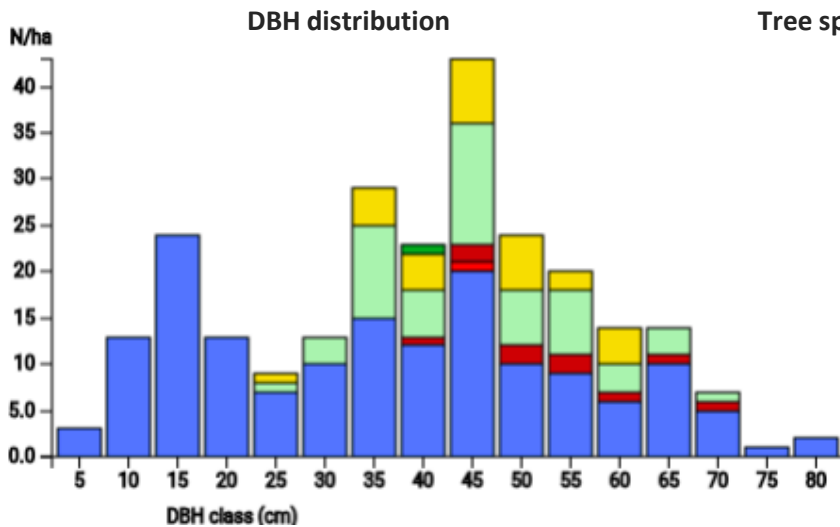

Technical information

DE

Name: **Tharandter Wald**

Forest type: **Beech – spruce**

State/ Region	Owner	Establishment	Size
Sachsen	State (Sachsenforst)	2020	1.0
Altitude [m.a.s.l.]	Mean annual precipitation [mm]	Mean annual temperature [°C]	Natural forest community
420	668	7.4	Betulo-Quercetum
Number of trees [N/ha]	Basal area [m ² /ha]	Volume [m ³ /ha]	Habitat value [points/ha]
252	41.16	758.2	2734

Tree species distribution (% Volume)

Marteloscope map (1.0 ha):

Contact:

Marieke van der Maaten-Theunissen
Technische Universität Dresden
Piener Straße 8
01737 Tharandt
marieke.theunissen@tu-dresden.de