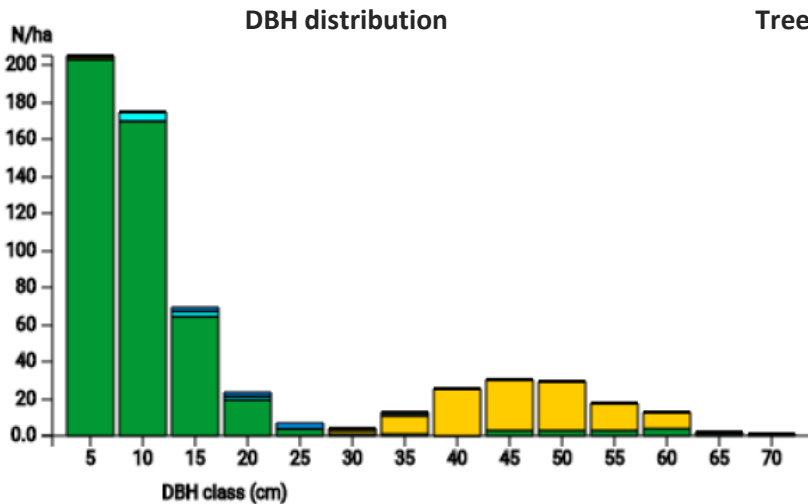

# Technical information

DE

Name: **Strebenthal**

Forest type: **Oak - beech**

State/ Region	Owner	Establishment	Size
Rhineland-Palatinate / Siegerbergland	Hatzfeldt-Wildenburg'sche Administration	2021	1.0
Altitude [m.a.s.l.]	Mean annual precipitation [mm]	Mean annual temperature [°C]	Natural forest community
295	1100-1400	8.5	Luzulo-Fagetum
Number of trees [N/ha]	Basal area [m <sup>2</sup> /ha]	Volume [m <sup>3</sup> /ha]	Habitat value [points/ha]
614	31.8	417.9	6193

## Marteloscope map (1.0 ha):