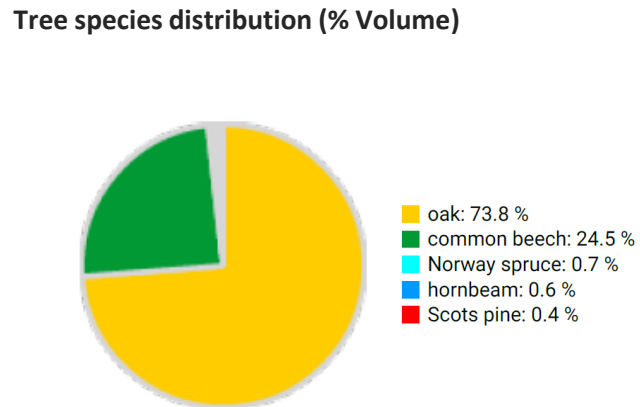

# Technical information

DE

Name: **Strebenthal**

Forest type: **Oak - beech**

State/ Region	Owner	Establishment	Size
Rhineland-Palatinate / Siegerbergland	Hatzfeldt-Wildenburg'sche Administration	2021	1.0
Altitude [m.a.s.l.]	Mean annual precipitation [mm]	Mean annual temperature [°C]	Natural forest community
295	1100-1400	8.5	Luzulo-Fagetum
Number of trees [N/ha]	Basal area [m <sup>2</sup> /ha]	Volume [m <sup>3</sup> /ha]	Habitat value [points/ha]
614	31.8	417.9	6193