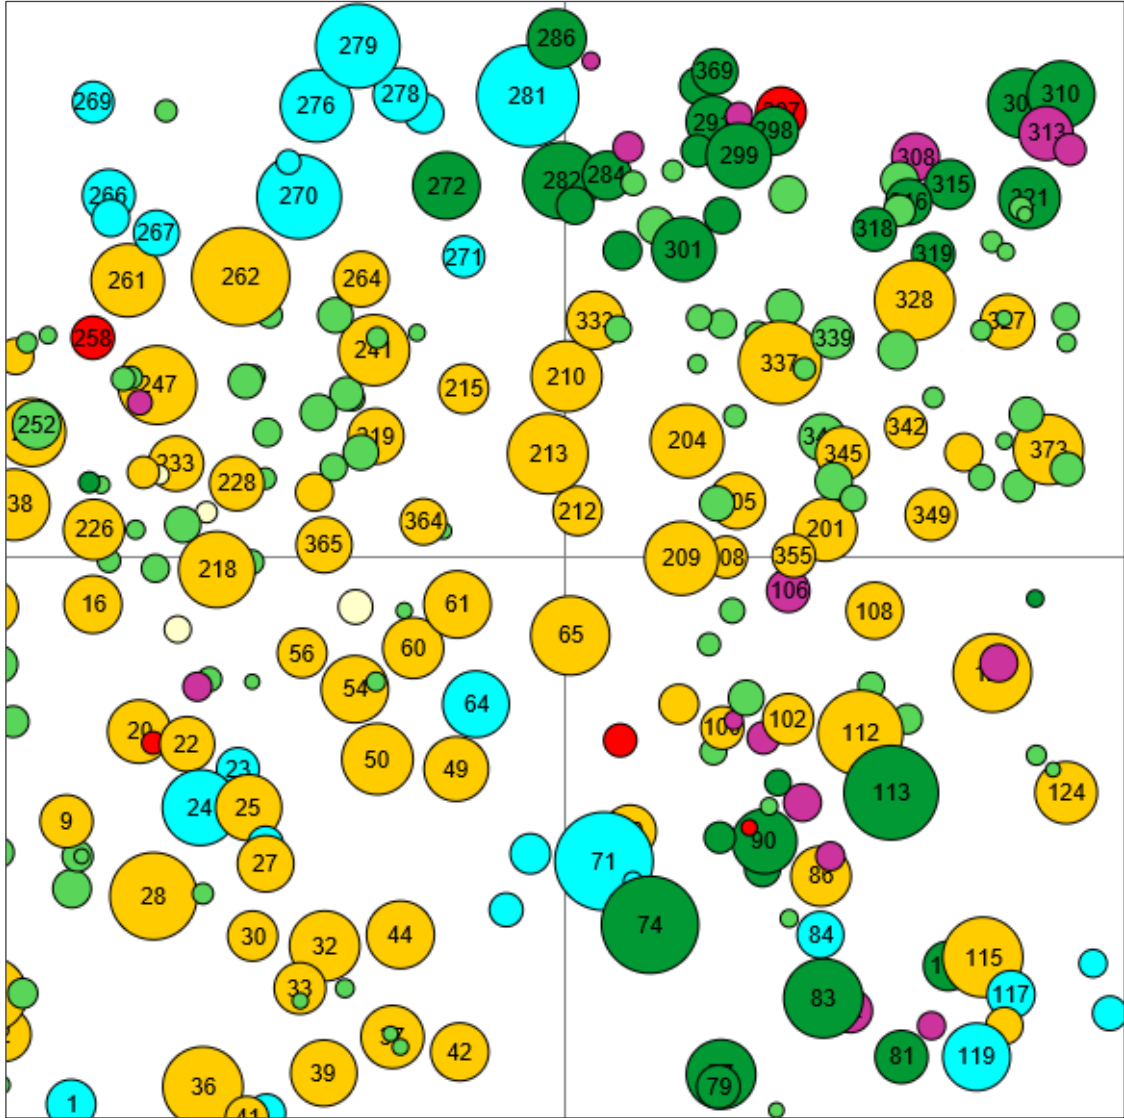

Technical information

DE

Name: **Steigerwald Erfurt**

Forest type: **Oak-beech-hardwood forest**

State / Region	Owner	Establishment	Size
Thuringa	State forest (ThüringenForst AÖR)	2021 (2025)	0.54 ha (*)
Altitude [m.a.s.l.]	Mean annual precipitation [mm]	Mean annual temperature [°C]	Natural forest community
313	559	9.3	Galio Carpinetum
Number of trees [N/ha]	Basal area [m ² /ha]	Volume [m ³ /ha]	Habitat value [points/ha]
470 (*254)	23.7 (*12.8)	278.8 (*150.6)	1796 (*970)

*DBH distribution

*Tree species distribution (% Volume)

*Tree microhabitat distribution by code (Total: 77)

Marteloscope map (0.54 ha):

Contact:

Ralf Wenzel

FFK Gotha

Jägerstr.1, 99867 Gotha