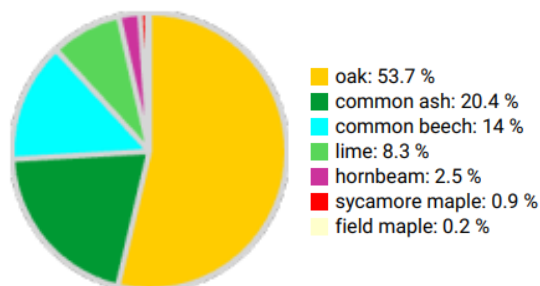

Technical information

DE

Name: **Steigerwald Erfurt**

Forest type: **Oak-beech-hardwood forest**

State / Region	Owner	Establishment	Size
Thuringa	State forest (ThüringenForst AÖR)	2021 (2025)	0.54 ha (*)
Altitude [m.a.s.l.]	Mean annual precipitation [mm]	Mean annual temperature [°C]	Natural forest community
313	559	9.3	Galio Carpinetum
Number of trees [N/ha]	Basal area [m ² /ha]	Volume [m ³ /ha]	Habitat value [points/ha]
470 (*254)	23.7 (*12.8)	278.8 (*150.6)	1796 (*970)

*DBH distribution

*Tree species distribution (% Volume)

*Tree microhabitat distribution by code (Total: 77)

Marteloscope map (0.54 ha):

Contact:

Ralf Wenzel

FFK Gotha

Jägerstr.1, 99867 Gotha