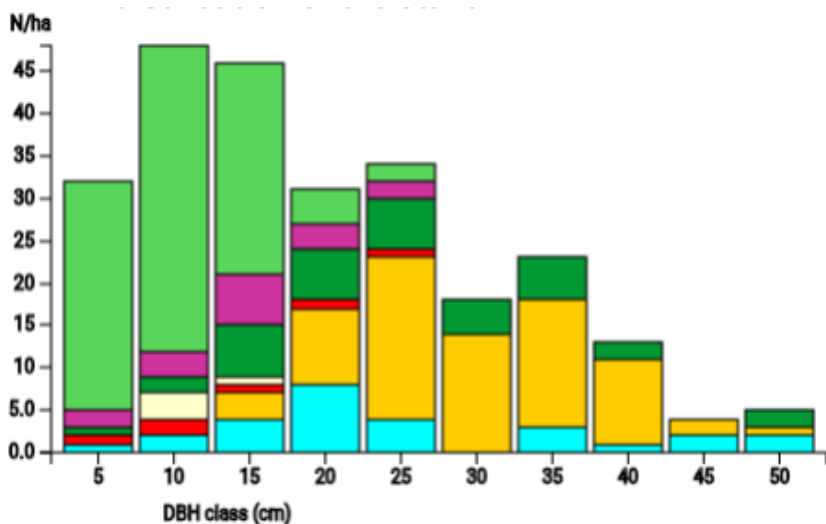

Technical information

DE

Name: **Steigerwald Erfurt**

Forest type: **Oak-beech-hardwood forest**

State / Region	Owner	Establishment	Size
Thuringa	State forest (ThüringenForst AÖR)	2021 (2025)	0.54 ha (*)
Altitude [m.a.s.l.]	Mean annual precipitation [mm]	Mean annual temperature [°C]	Natural forest community
313	559	9.3	Galio Carpinetum
Number of trees [N/ha]	Basal area [m ² /ha]	Volume [m ³ /ha]	Habitat value [points/ha]
470 (*254)	23.7 (*12.8)	278.8 (*150.6)	1796 (*970)

*DBH distribution

*Tree species distribution (% Volume)

*Tree microhabitat distribution by code (Total: 77)

Marteloscope map (0.54 ha):

Contact:

Ralf Wenzel

FFK Gotha

Jägerstr.1, 99867 Gotha