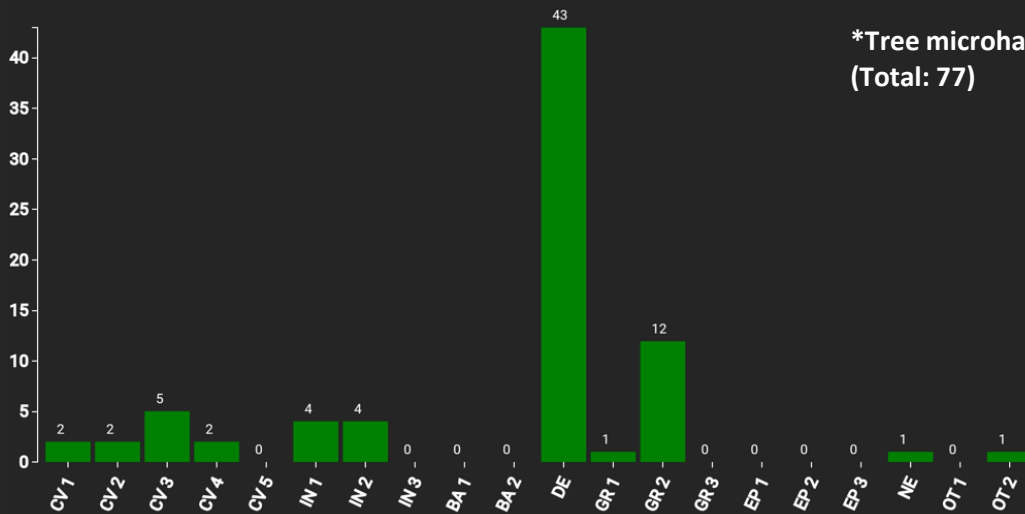

Technical information

DE

Name: **Steigerwald Erfurt**

Forest type: **Oak-beech-hardwood forest**

State / Region	Owner	Establishment	Size
Thuringa	State forest (ThüringenForst AÖR)	2021 (2025)	0.54 ha (*)
Altitude [m.a.s.l.]	Mean annual precipitation [mm]	Mean annual temperature [°C]	Natural forest community
313	559	9.3	Galio Carpinetum
Number of trees [N/ha]	Basal area [m ² /ha]	Volume [m ³ /ha]	Habitat value [points/ha]
470 (*254)	23.7 (*12.8)	278.8 (*150.6)	1796 (*970)

*DBH distribution

*Tree species distribution (% Volume)

*Tree microhabitat distribution by code (Total: 77)

Marteloscope map (0.54 ha):

Contact:

Ralf Wenzel

FFK Gotha

Jägerstr.1, 99867 Gotha