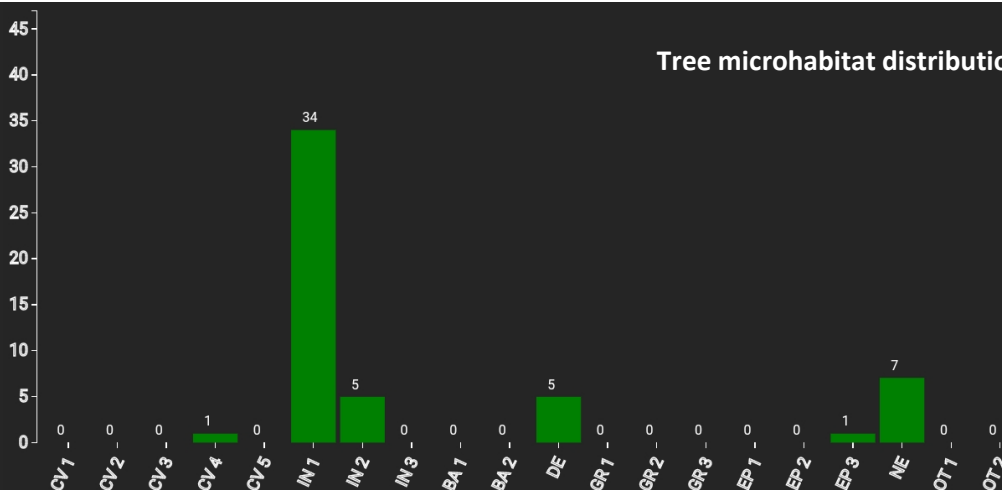

# Technical information

DE

Name: **Spechtwald 2**

Forest type: **Scots pine forest**

| State / Region                   | Owner                           | Establishment                | Size                      |
|----------------------------------|---------------------------------|------------------------------|---------------------------|
| Germany / Mecklenburg-Vorpommern | Private                         | 2023                         | 1.0 ha                    |
| Altitude [m.a.s.l.]              | Mean annual precipitation [mm]  | Mean annual temperature [°C] | Natural forest community  |
| 22                               | 688                             | 9.6                          | Deschampsio Fagetum       |
| Number of trees [N/ha]           | Basal area [m <sup>2</sup> /ha] | Volume [m <sup>3</sup> /ha]  | Habitat value [points/ha] |
| 776                              | 32.3                            | 314.1                        | 434                       |

DBH distribution

Tree species distribution (% Volume)

Tree microhabitat distribution by code (Total: 52)

## Marteloscope map (1.0 ha):