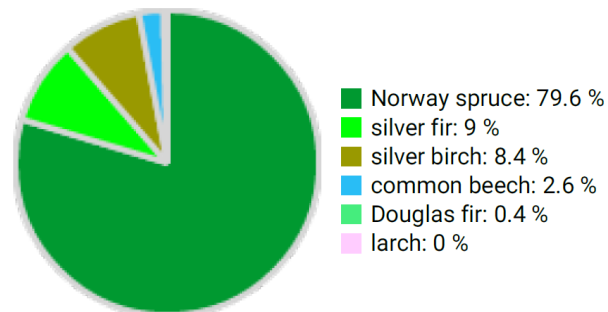

Technical information

DE

Name: **Schiederhof 2**

Forest type: **Norway spruce - silver fir forest**

State / Region	Owner	Establishment	Size
Germany / Bavaria	Thurn und Taxis	2023	1.0 ha
Altitude [m.a.s.l.]	Mean annual precipitation [mm]	Mean annual temperature [°C]	Natural forest community
662	7.0	800	Luzulo luzloides-Fagetum
Number of trees [N/ha]	Basal area [m²/ha]	Volume [m³/ha]	Habitat value [points/ha]
810	33.0	295.5	25