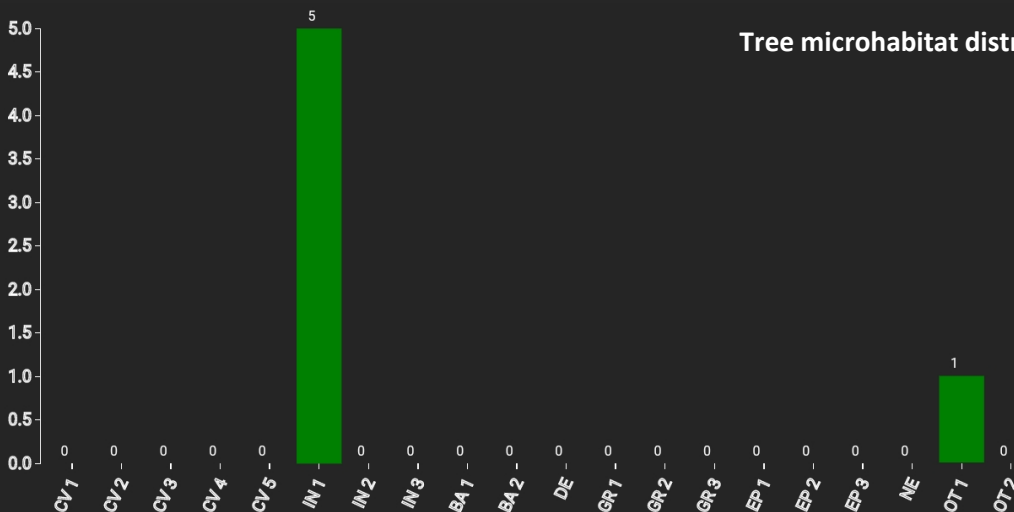

Technical information

DE

Name: **Schiederhof 2**

Forest type: **Norway spruce - silver fir forest**

State / Region	Owner	Establishment	Size
Germany / Bavaria	Thurn und Taxis	2023	1.0 ha
Altitude [m.a.s.l.]	Mean annual precipitation [mm]	Mean annual temperature [°C]	Natural forest community
662	7.0	800	Luzulo luzloides-Fagetum
Number of trees [N/ha]	Basal area [m ² /ha]	Volume [m ³ /ha]	Habitat value [points/ha]
810	33.0	295.5	25

DBH distribution

Tree species distribution (% Volume)

Tree microhabitat distribution by code (Total: 6)

Marteloscope map (1.0 ha):

Contact:

Vinzent Holzapfel
Thurn und Taxis Forstwirtschaft
Emmeramsplatz 5
93047 Regensburg
Email: vholzapfel@thurnundtaxis.de