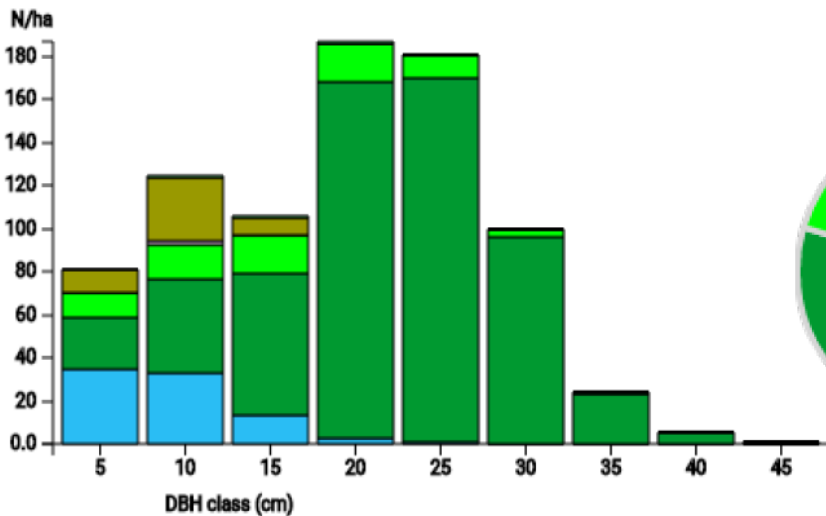

Technical information

DE

Name: **Schiederhof 2**

Forest type: **Norway spruce - silver fir forest**

State / Region	Owner	Establishment	Size
Germany / Bavaria	Thurn und Taxis	2023	1.0 ha
Altitude [m.a.s.l.]	Mean annual precipitation [mm]	Mean annual temperature [°C]	Natural forest community
662	7.0	800	Luzulo luzloides-Fagetum
Number of trees [N/ha]	Basal area [m ² /ha]	Volume [m ³ /ha]	Habitat value [points/ha]
810	33.0	295.5	25

DBH distribution

Tree species distribution (% Volume)

Tree microhabitat distribution by code (Total: 6)

Marteloscope map (1.0 ha):

Contact:

Vinzent Holzapfel
Thurn und Taxis Forstwirtschaft
Emmeramsplatz 5
93047 Regensburg
Email: vholzapfel@thurnundtaxis.de