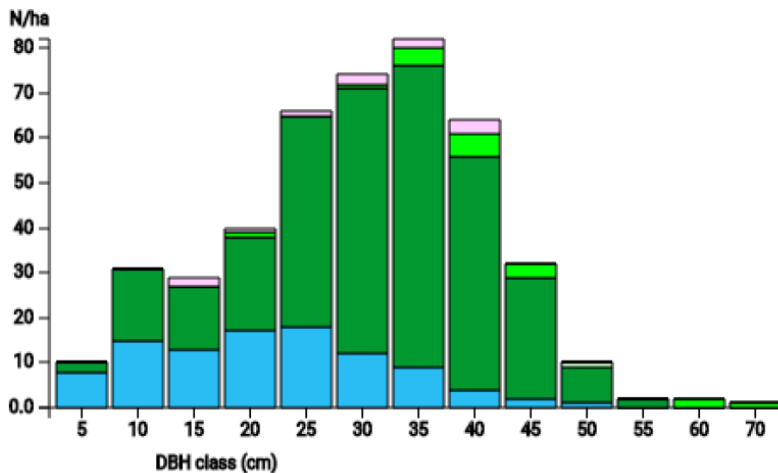

# Technical information

DE

Name: **Schiederhof 1**

Forest type: **Norway spruce - beech - silver fir forest**

State / Region	Owner	Establishment	Size
Germany / Bavaria	Thurn und Taxis	2023	1.0 ha
Altitude [m.a.s.l.]	Mean annual precipitation [mm]	Mean annual temperature [°C]	Natural forest community
622	800	7.0	Luzulo luzloides-Fagetum
Number of trees [N/ha]	Basal area [m <sup>2</sup> /ha]	Volume [m <sup>3</sup> /ha]	Habitat value [points/ha]
443	39.3	483.9	171

DBH distribution

Tree species distribution (% Volume)

Tree microhabitat distribution by code (Total: 24)

## Marteloscope map (1.0 ha):