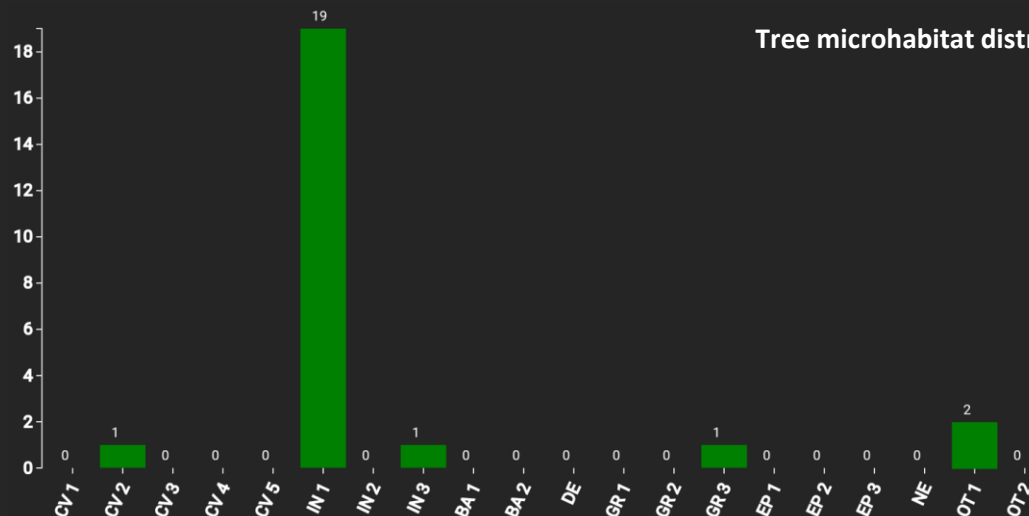

# Technical information

DE

Name: **Schiederhof 1**

Forest type: **Norway spruce - beech - silver fir forest**

State / Region	Owner	Establishment	Size
Germany / Bavaria	Thurn und Taxis	2023	1.0 ha
Altitude [m.a.s.l.]	Mean annual precipitation [mm]	Mean annual temperature [°C]	Natural forest community
622	800	7.0	Luzulo luzloides-Fagetum
Number of trees [N/ha]	Basal area [m <sup>2</sup> /ha]	Volume [m <sup>3</sup> /ha]	Habitat value [points/ha]
443	39.3	483.9	171

DBH distribution

Tree species distribution (% Volume)

Tree microhabitat distribution by code (Total: 24)

## Marteloscope map (1.0 ha):