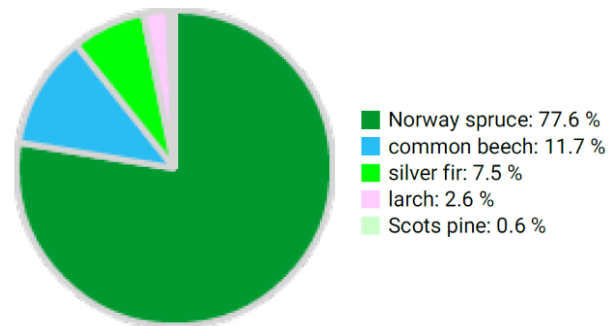

# Technical information

DE

Name: **Schiederhof 1**

Forest type: **Norway spruce - beech - silver fir forest**

State / Region	Owner	Establishment	Size
Germany / Bavaria	Thurn und Taxis	2023	1.0 ha
Altitude [m.a.s.l.]	Mean annual precipitation [mm]	Mean annual temperature [°C]	Natural forest community
622	800	7.0	Luzulo luzloides-Fagetum
Number of trees [N/ha]	Basal area [m <sup>2</sup> /ha]	Volume [m <sup>3</sup> /ha]	Habitat value [points/ha]
443	39.3	483.9	171

DBH distribution

Tree species distribution (% Volume)

Tree microhabitat distribution by code (Total: 24)