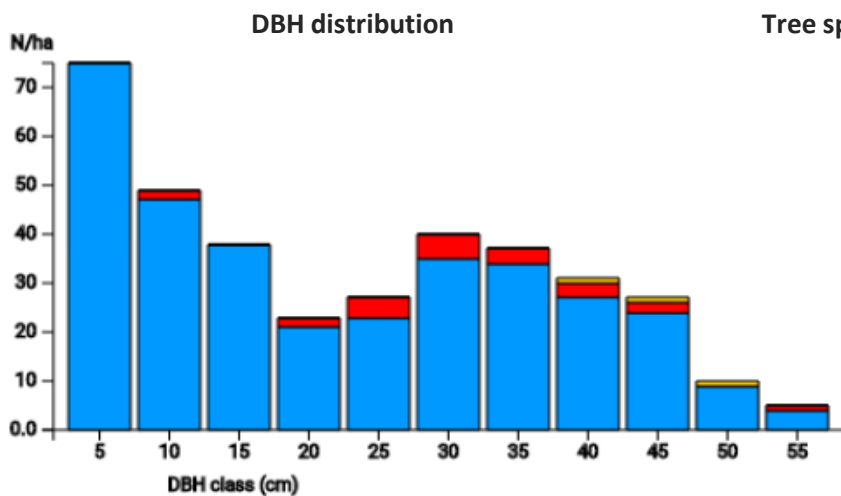

# Technical information

DE

Name: **Sandkrug (2023)**

Forest type: **Beech**

State/ Region	Owner	Establishment	Size
Brandenburg / Landeswald, Oberförsterei Chorin	State Forest	2017	1.0
Altitude [m.a.s.l.]	Mean annual precipitation [mm]	Mean annual temperature [°C]	Natural forest community
50	540	9.4	Galio-Fagetum / Luzulo-Fagetum
Number of trees [N/ha]	Basal area [m <sup>2</sup> /ha]	Volume [m <sup>3</sup> /ha]	Habitat value [points/ha]
362	24.3	302.3	2008

Tree species distribution (% Volume)

tion by code (Total: 166)