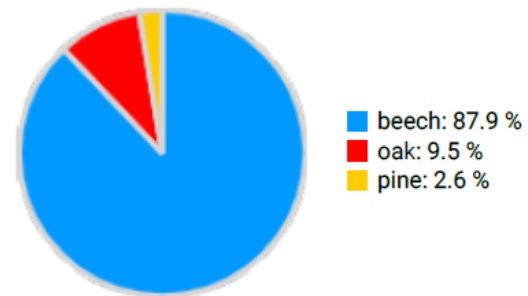

# Technical information

DE

Name: **Sandkrug (2023)**

Forest type: **Beech**

State/ Region	Owner	Establishment	Size
Brandenburg / Landeswald, Oberförsterei Chorin	State Forest	2017	1.0
Altitude [m.a.s.l.]	Mean annual precipitation [mm]	Mean annual temperature [°C]	Natural forest community
50	540	9.4	Galio-Fagetum / Luzulo-Fagetum
Number of trees [N/ha]	Basal area [m <sup>2</sup> /ha]	Volume [m <sup>3</sup> /ha]	Habitat value [points/ha]
362	24.3	302.3	2008

Tree species distribution (% Volume)

tion by code (Total: 166)