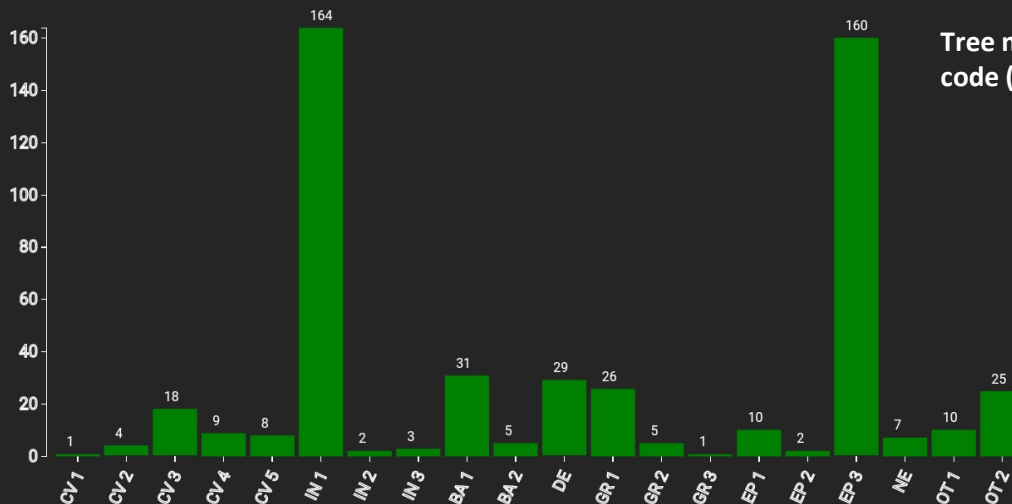

Technical information

DE

Name: **Sailershausen II** Forest type: **Species rich Norway spruce – Scots pine - oak - beech forest**

State / Region	Owner	Establishment	Size
Bavaria	Julius-Maximilians-University Wuerzburg	2023	1 ha
Altitude [m.a.s.l.]	Mean annual precipitation [mm]	Mean annual temperature [°C]	Natural forest community
370	700	9.0	Galio Fagetum
Number of trees [N/ha]	Basal area [m ² /ha]	Volume [m ³ /ha]	Habitat value [points/ha]
1058	33.7	365.5	4152

DBH distribution

Tree species distribution (% Volume)

Tree microhabitat distribution by code (Total: 520)

Marteloscope map (1.0 ha):

Contact:

Daniel Kraus

Universitätsforstamt Sailershausen

Forstmeisterweg 1