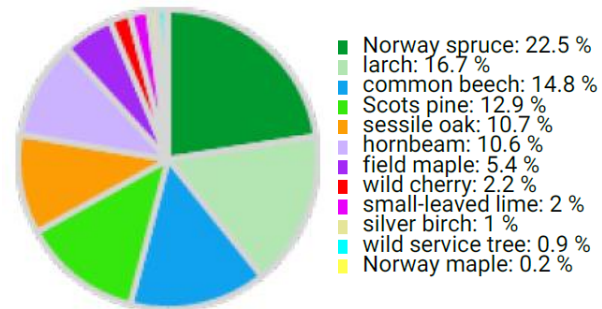

# Technical information

DE

Name: **Sailershausen II** Forest type: **Species rich Norway spruce – Scots pine - oak - beech forest**

State / Region	Owner	Establishment	Size
Bavaria	Julius-Maximilians-University Wuerzburg	2023	1 ha
Altitude [m.a.s.l.]	Mean annual precipitation [mm]	Mean annual temperature [°C]	Natural forest community
370	700	9.0	Galio Fagetum
Number of trees [N/ha]	Basal area [m <sup>2</sup> /ha]	Volume [m <sup>3</sup> /ha]	Habitat value [points/ha]
1058	33.7	365.5	4152

DBH distribution

Tree species distribution (% Volume)

Tree microhabitat distribution by code (Total: 520)