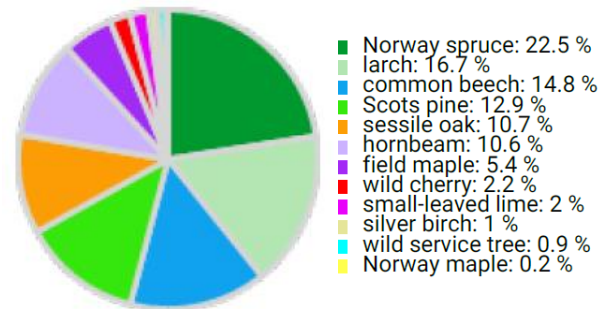

Technical information

DE

Name: **Sailershausen II** Forest type: **Species rich Norway spruce – Scots pine - oak - beech forest**

State / Region	Owner	Establishment	Size
Bavaria	Julius-Maximilians-University Wuerzburg	2023	1 ha
Altitude [m.a.s.l.]	Mean annual precipitation [mm]	Mean annual temperature [°C]	Natural forest community
370	700	9.0	Galio Fagetum
Number of trees [N/ha]	Basal area [m ² /ha]	Volume [m ³ /ha]	Habitat value [points/ha]
1058	33.7	365.5	4152

DBH distribution

Tree species distribution (% Volume)

Tree microhabitat distribution by code (Total: 520)

Marteloscope map (1.0 ha):

Contact:

Daniel Kraus

Universitätsforstamt Sailershausen

Forstmeisterweg 1