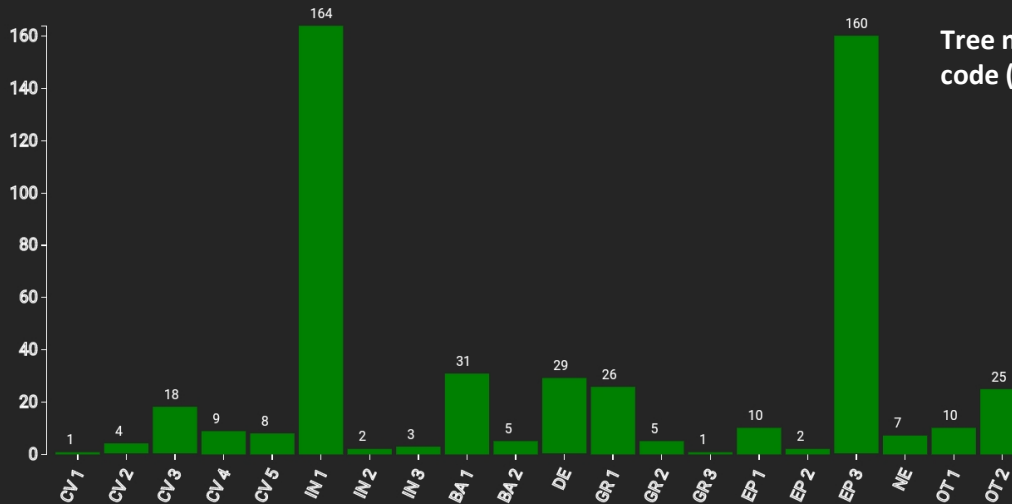

# Technical information

DE

Name: **Sailershausen II** Forest type: **Species rich Norway spruce – Scots pine - oak - beech forest**

State / Region	Owner	Establishment	Size
Bavaria	Julius-Maximilians-University Wuerzburg	2023	1 ha
Altitude [m.a.s.l.]	Mean annual precipitation [mm]	Mean annual temperature [°C]	Natural forest community
370	700	9.0	Galio Fagetum
Number of trees [N/ha]	Basal area [m <sup>2</sup> /ha]	Volume [m <sup>3</sup> /ha]	Habitat value [points/ha]
1058	33.7	365.5	4152

DBH distribution

Tree species distribution (% Volume)

Tree microhabitat distribution by code (Total: 520)

## Marteloscope map (1.0 ha):