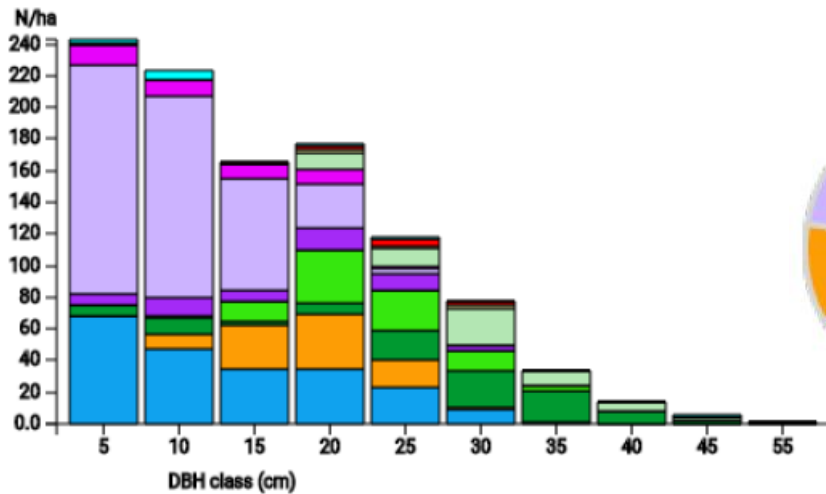

Technical information

DE

Name: **Sailershausen II** Forest type: **Species rich Norway spruce – Scots pine - oak - beech forest**

State / Region	Owner	Establishment	Size
Bavaria	Julius-Maximilians-University Wuerzburg	2023	1 ha
Altitude [m.a.s.l.]	Mean annual precipitation [mm]	Mean annual temperature [°C]	Natural forest community
370	700	9.0	Galio Fagetum
Number of trees [N/ha]	Basal area [m ² /ha]	Volume [m ³ /ha]	Habitat value [points/ha]
1058	33.7	365.5	4152

DBH distribution

Tree species distribution (% Volume)

Tree microhabitat distribution by code (Total: 520)

Marteloscope map (1.0 ha):

Contact:

Daniel Kraus

Universitätsforstamt Sailershausen

Forstmeisterweg 1