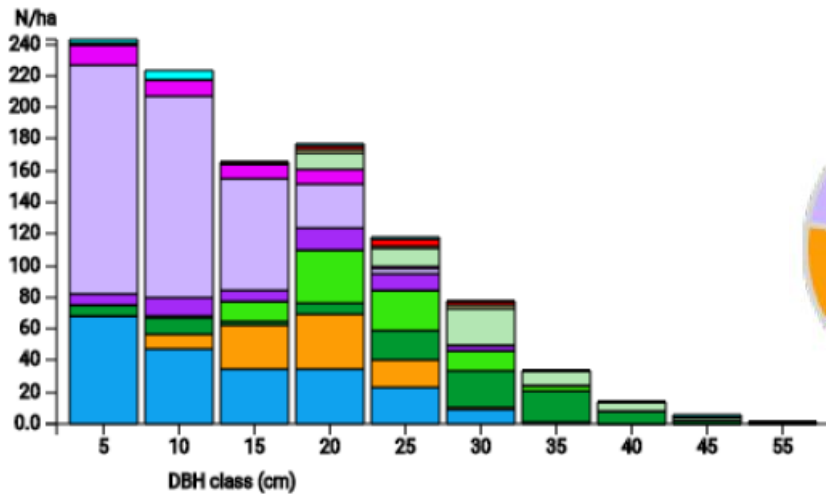

# Technical information

DE

Name: **Sailershausen II** Forest type: **Species rich Norway spruce – Scots pine - oak - beech forest**

State / Region	Owner	Establishment	Size
Bavaria	Julius-Maximilians-University Wuerzburg	2023	1 ha
Altitude [m.a.s.l.]	Mean annual precipitation [mm]	Mean annual temperature [°C]	Natural forest community
370	700	9.0	Galio Fagetum
Number of trees [N/ha]	Basal area [m <sup>2</sup> /ha]	Volume [m <sup>3</sup> /ha]	Habitat value [points/ha]
1058	33.7	365.5	4152

DBH distribution

Tree species distribution (% Volume)

Tree microhabitat distribution by code (Total: 520)

## Marteloscope map (1.0 ha):