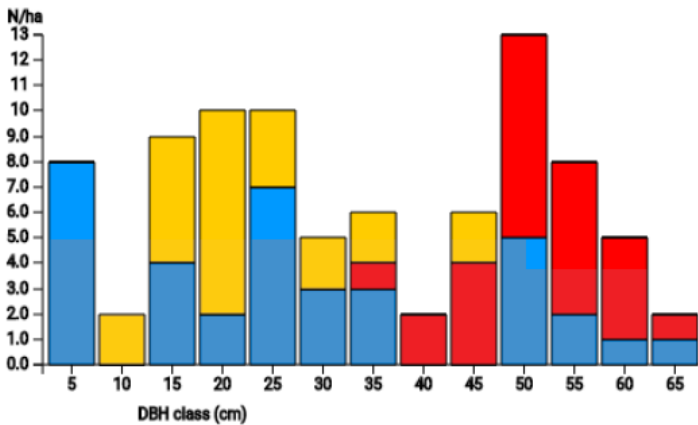

Technical information

DE

Name: **Sägbrunn**

Forest type: **Oak – beech stand intermixed with hornbeam**

State/ Region	Owner	Establishment	Size
Steigerwald, Bavaria	Freistaat Bayern, Bavarian State Forest Enterprise (BaySF)	2015	approx. 0.3 ha (*values for 0.3 ha)
Altitude [m.a.s.l.]	Mean annual precipitation [mm]	Mean annual temperature [°C]	Natural forest community
350	650	8.5	Galio-Fagetum
Number of trees [N/ha]	Basal area [m ² /ha]	Volume [m ³ /ha]	Habitat value [points/ha]
287 (*86)	36.3 (*10.9)	390.0 (*117.0)	6043 (*1813)

*DBH distribution

*Tree species distribution (% Volume)

*Tree microhabitat distribution by code (Total: 153)

Marteloscope map (approx. 0.3 ha):

Contact:

Ulrich Mergner
Forstbetrieb Ebrach (BaySF)
Marktplatz 2
D-96157 Ebrach
Tel: +49 9553 9897 0
info-ebrach@baysf.de