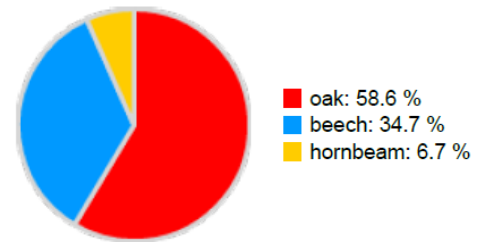

*Tree microhabitat distribution by code (Total: 153)