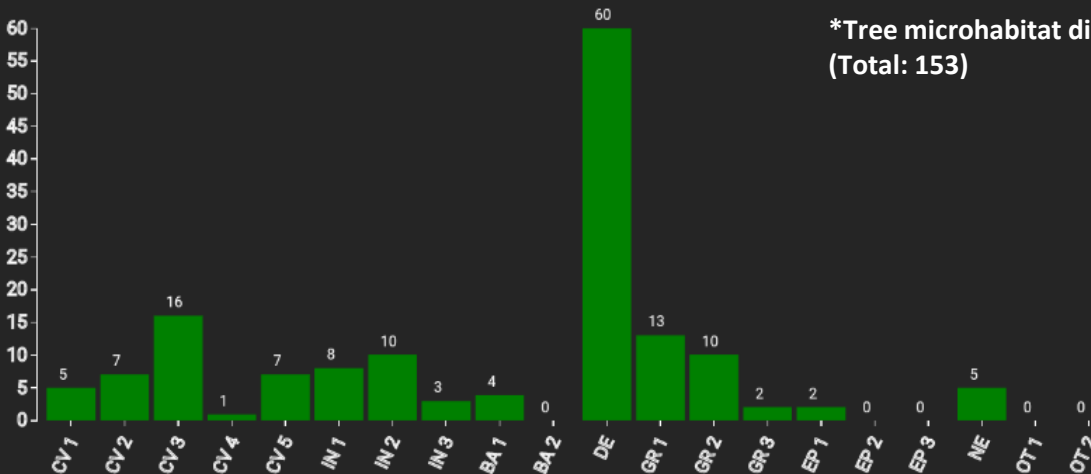

Technical information

DE

Name: **Sägbrunn**

Forest type: **Oak – beech stand intermixed with hornbeam**

State/ Region	Owner	Establishment	Size
Steigerwald, Bavaria	Freistaat Bayern, Bavarian State Forest Enterprise (BaySF)	2015	approx. 0.3 ha (*values for 0.3 ha)
Altitude [m.a.s.l.]	Mean annual precipitation [mm]	Mean annual temperature [°C]	Natural forest community
350	650	8.5	Galio-Fagetum
Number of trees [N/ha]	Basal area [m ² /ha]	Volume [m ³ /ha]	Habitat value [points/ha]
287 (*86)	36.3 (*10.9)	390.0 (*117.0)	6043 (*1813)

*DBH distribution

*Tree species distribution (% Volume)

*Tree microhabitat distribution by code (Total: 153)

Marteloscope map (approx. 0.3 ha):

Contact:

Ulrich Mergner
Forstbetrieb Ebrach (BaySF)
Marktplatz 2
D-96157 Ebrach
Tel: +49 9553 9897 0
info-ebrach@baysf.de