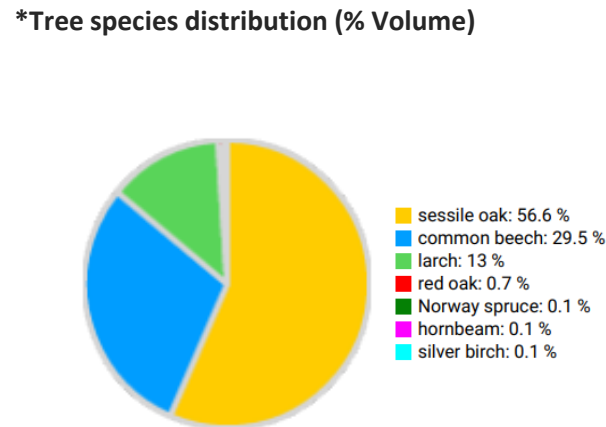

# Technical information

DE

Name: **Saarbrücken-Dudweiler** Forest type: **Oak-beech (dimensioning)**

State / Region	Owner	Establishment	Size
Saarland	SaarForst Landesbetrieb	2022	0.52 ha (*Values for 0.52 ha)
Altitude [m.a.s.l.]	Mean annual precipitation [mm]	Mean annual temperature [°C]	Natural forest community
250	>950	10.0	Soil acidic beech forests on red sandstone
Number of trees [N/ha]	Basal area [m <sup>2</sup> /ha]	Volume [m <sup>3</sup> /ha]	Habitat value [points/ha]
708 (*368)	31.5 (*16.4)	379.2 (*197.2)	2756 (*1433)