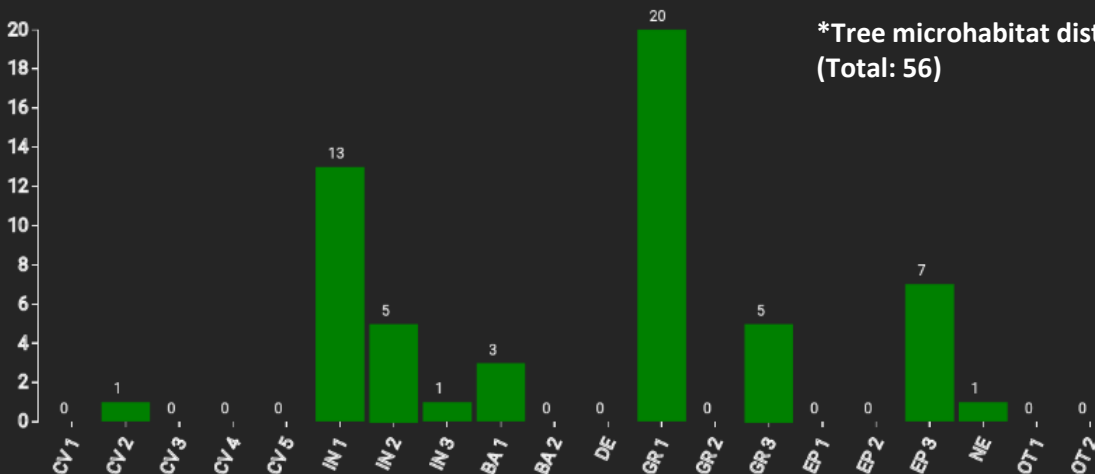

Technical information

DE

Name: **Rotgrubener Weg**

Forest type: **Spruce admixed with beech and larch**

State/ Region	Owner	Establishment	Size
Erzgebirge / Saxony	State Forest Saxony	2019	1.2 ha (*Values for 1.2 ha)
Altitude [m.a.s.l.]	Mean annual precipitation [mm]	Mean annual temperature [°C]	Natural forest community
800	1100	5.0	Calamagrostio villosae-Fagetum
Number of trees [N/ha]	Basal area [m ² /ha]	Volume [m ³ /ha]	Habitat value [points/ha]
275 (*330)	23.75 (*28.5)	271.9 (*326.3)	379 (*455)

*DBH distribution

*Tree species distribution (% Volume)

*Tree microhabitat distribution by code (Total: 56)

Marteloscope map (1.2 ha):

Contact:

Andreas Pommer

Staatsbetrieb Sachsenforst

Forstbezirk Eibenstock