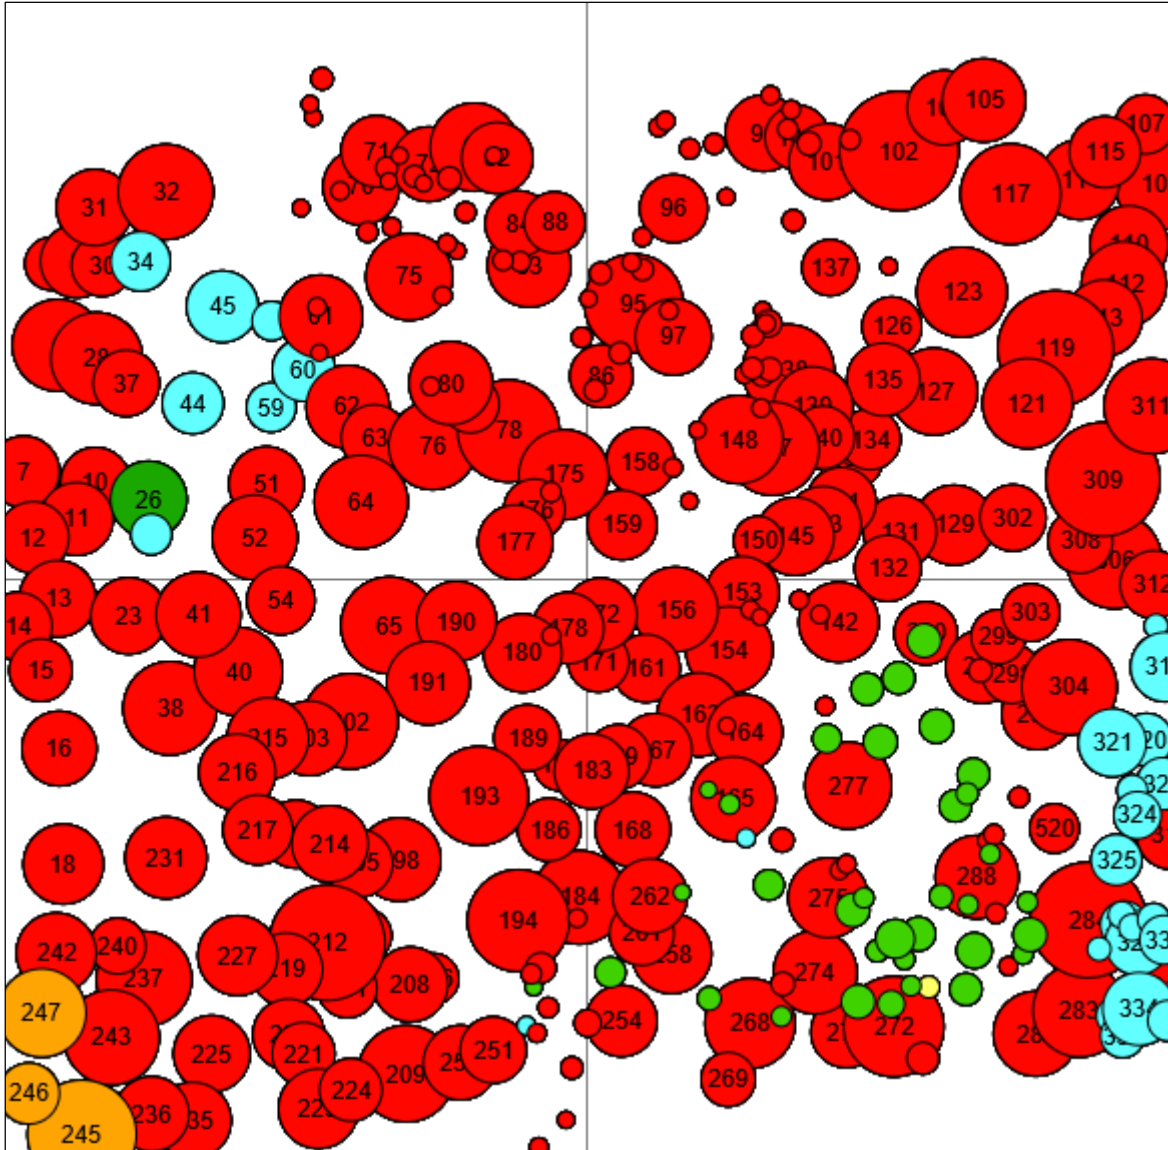

Technical information

DE

Name: **Rotgrubener Weg**

Forest type: **Spruce admixed with beech and larch**

State/ Region	Owner	Establishment	Size
Erzgebirge / Saxony	State Forest Saxony	2019	1.2 ha (*Values for 1.2 ha)
Altitude [m.a.s.l.]	Mean annual precipitation [mm]	Mean annual temperature [°C]	Natural forest community
800	1100	5.0	Calamagrostio villosae-Fagetum
Number of trees [N/ha]	Basal area [m ² /ha]	Volume [m ³ /ha]	Habitat value [points/ha]
275 (*330)	23.75 (*28.5)	271.9 (*326.3)	379 (*455)

*DBH distribution

*Tree species distribution (% Volume)

*Tree microhabitat distribution by code (Total: 56)

Marteloscope map (1.2 ha):

Contact:

Andreas Pommer

Staatsbetrieb Sachsenforst

Forstbezirk Eibenstock