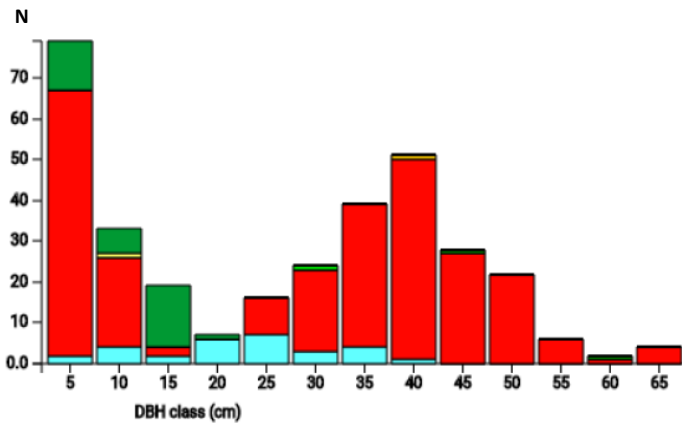

Technical information

DE

Name: **Rotgrubener Weg**

Forest type: **Spruce admixed with beech and larch**

State/ Region	Owner	Establishment	Size
Erzgebirge / Saxony	State Forest Saxony	2019	1.2 ha (*Values for 1.2 ha)
Altitude [m.a.s.l.]	Mean annual precipitation [mm]	Mean annual temperature [°C]	Natural forest community
800	1100	5.0	Calamagrostio villosae-Fagetum
Number of trees [N/ha]	Basal area [m ² /ha]	Volume [m ³ /ha]	Habitat value [points/ha]
275 (*330)	23.75 (*28.5)	271.9 (*326.3)	379 (*455)

*DBH distribution

*Tree species distribution (% Volume)

*Tree microhabitat distribution by code (Total: 56)

Marteloscope map (1.2 ha):

Contact:

Andreas Pommer

Staatsbetrieb Sachsenforst

Forstbezirk Eibenstock