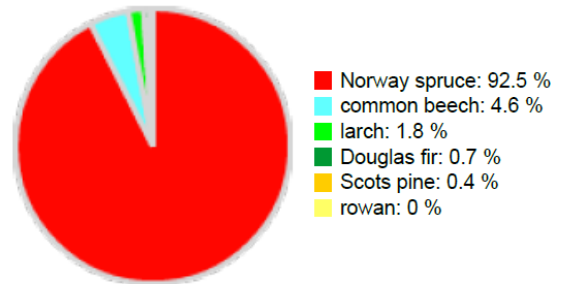

Technical information

DE

Name: **Rotgrubener Weg**

Forest type: **Spruce admixed with beech and larch**

State/ Region	Owner	Establishment	Size
Erzgebirge / Saxony	State Forest Saxony	2019	1.2 ha (*Values for 1.2 ha)
Altitude [m.a.s.l.]	Mean annual precipitation [mm]	Mean annual temperature [°C]	Natural forest community
800	1100	5.0	Calamagrostio villosae-Fagetum
Number of trees [N/ha]	Basal area [m ² /ha]	Volume [m ³ /ha]	Habitat value [points/ha]
275 (*330)	23.75 (*28.5)	271.9 (*326.3)	379 (*455)

*DBH distribution

*Tree species distribution (% Volume)

*Tree microhabitat distribution by code (Total: 56)

Marteloscope map (1.2 ha):

Contact:

Andreas Pommer

Staatsbetrieb Sachsenforst

Forstbezirk Eibenstock