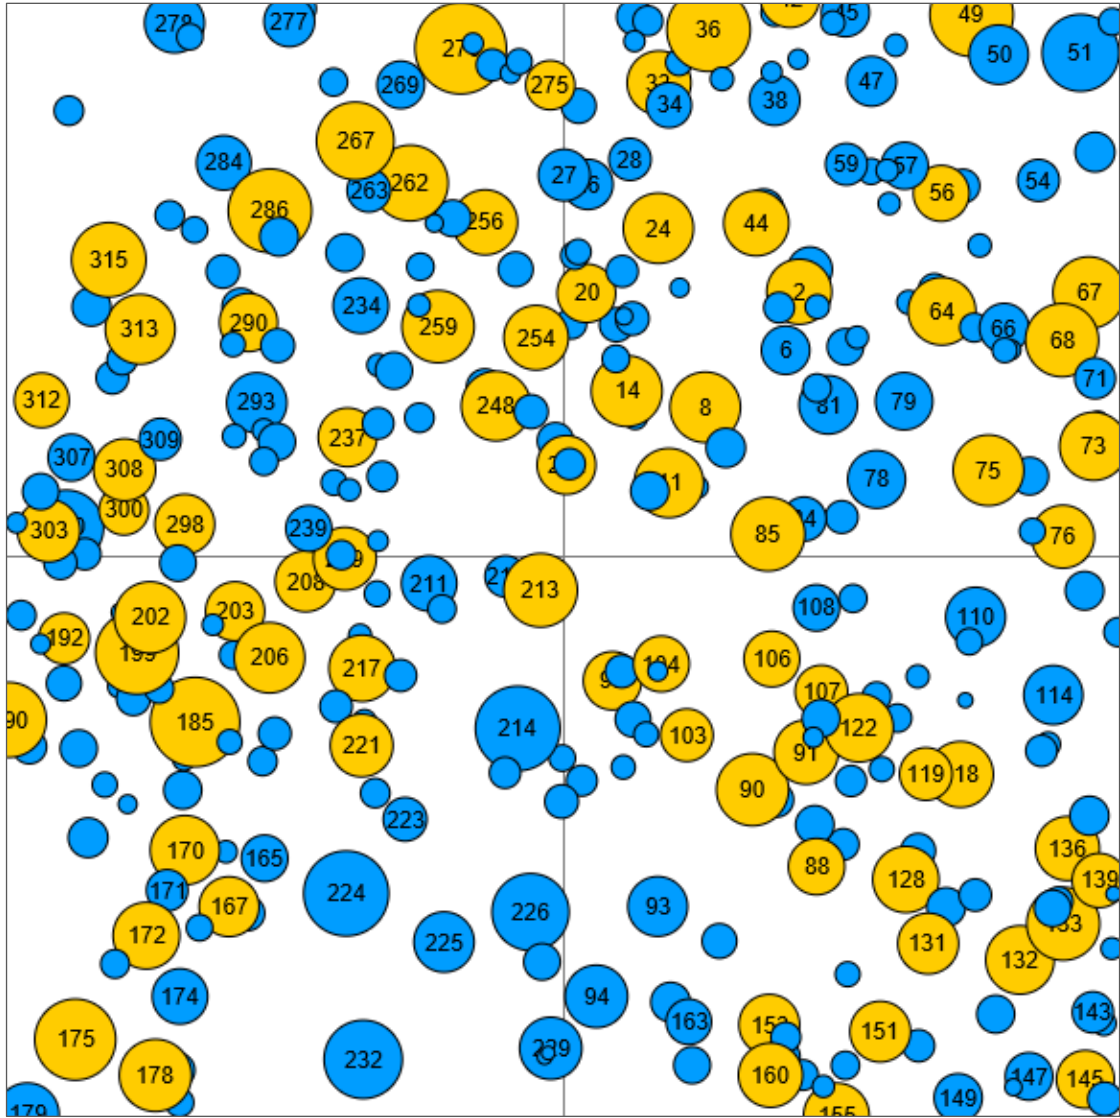

Technical information

DE

Name: **Rennweg**

Forest type: **Oak – beech forest**

State / Region	Owner	Establishment	Size
Bavaria / Spessart	Bavarian State Forest	2023	1.0 ha
Altitude [m.a.s.l.]	Mean annual precipitation [mm]	Mean annual temperature [°C]	Natural forest community
360	878	9.5	Luzulo Fagetum
315	31.0	444.6	1447

DBH distribution

Tree species distribution (% Volume)

Tree microhabitat distribution by code (Total: 183)

Marteloscope map (1.0 ha):

Contact:
Thorsten Niebler
Bayerische Staatsforsten
Tel: +49 173 8629615