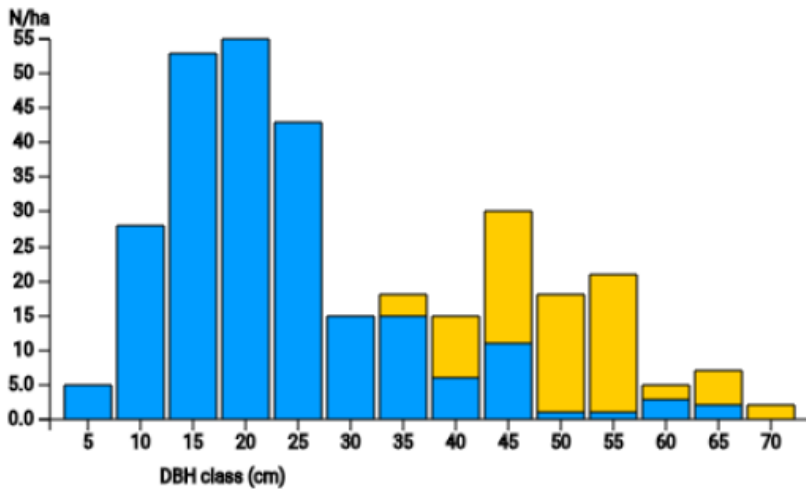

Technical information

DE

Name: **Rennweg**

Forest type: **Oak – beech forest**

State / Region	Owner	Establishment	Size
Bavaria / Spessart	Bavarian State Forest	2023	1.0 ha
Altitude [m.a.s.l.]	Mean annual precipitation [mm]	Mean annual temperature [°C]	Natural forest community
360	878	9.5	Luzulo Fagetum
315	31.0	444.6	1447

DBH distribution

Tree species distribution (% Volume)

Tree microhabitat distribution by code (Total: 183)

Marteloscope map (1.0 ha):

Contact:
Thorsten Niebler
Bayerische Staatsforsten
Tel: +49 173 8629615