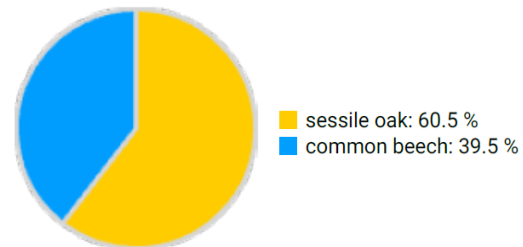

Technical information

DE

Name: **Rennweg**

Forest type: **Oak – beech forest**

State / Region	Owner	Establishment	Size
Bavaria / Spessart	Bavarian State Forest	2023	1.0 ha
Altitude [m.a.s.l.]	Mean annual precipitation [mm]	Mean annual temperature [°C]	Natural forest community
360	878	9.5	Luzulo Fagetum
315	31.0	444.6	1447