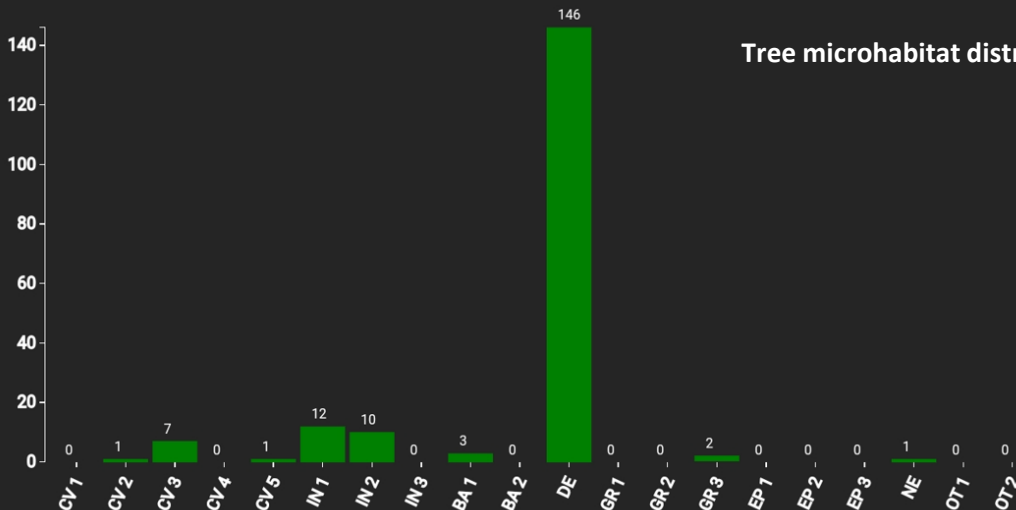

Technical information

DE

Name: **Rennweg**

Forest type: **Oak – beech forest**

State / Region	Owner	Establishment	Size
Bavaria / Spessart	Bavarian State Forest	2023	1.0 ha
Altitude [m.a.s.l.]	Mean annual precipitation [mm]	Mean annual temperature [°C]	Natural forest community
360	878	9.5	Luzulo Fagetum
315	31.0	444.6	1447

DBH distribution

Tree species distribution (% Volume)

Tree microhabitat distribution by code (Total: 183)

Marteloscope map (1.0 ha):

Contact:
Thorsten Niebler
Bayerische Staatsforsten
Tel: +49 173 8629615