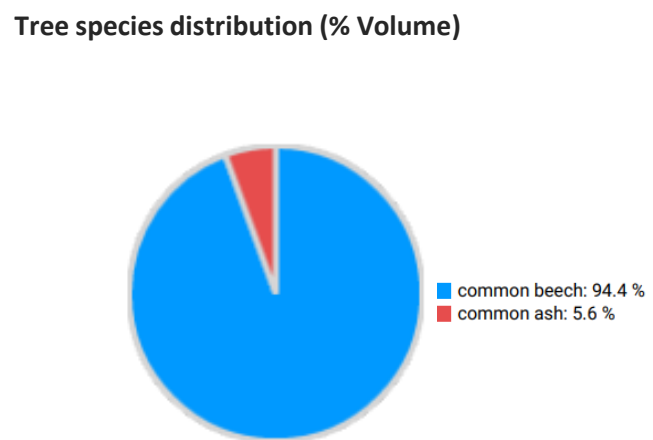

Technical information

DE

Name: **Regentenhöhe**

Forest type: **Beech**

State/ Region	Owner	Establishment	Size
North Rhine - Westphalia	Wald und Holz NRW	2022	1.0 ha
Altitude [m.a.s.l.]	Mean annual precipitation [mm]	Mean annual temperature [°C]	Natural forest community
370	901	8.6	Asperulo-fagetum
Number of trees [N/ha]	Basal area [m ² /ha]	Volume [m ³ /ha]	Habitat value [points/ha]
260	27.5	419.7	4045