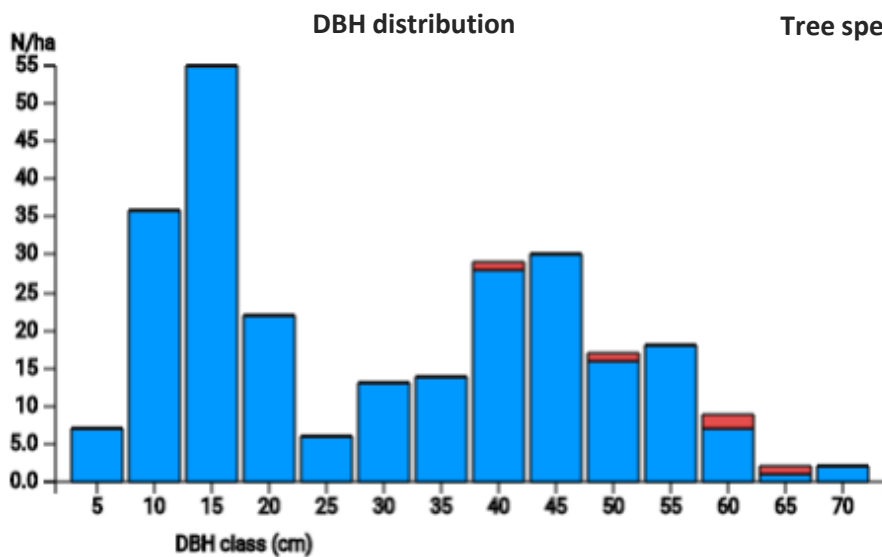

Technical information

DE

Name: **Regentenhöhe**

Forest type: **Beech**

State/ Region	Owner	Establishment	Size
North Rhine - Westphalia	Wald und Holz NRW	2022	1.0 ha
Altitude [m.a.s.l.]	Mean annual precipitation [mm]	Mean annual temperature [°C]	Natural forest community
370	901	8.6	Asperulo-fagetum
Number of trees [N/ha]	Basal area [m ² /ha]	Volume [m ³ /ha]	Habitat value [points/ha]
260	27.5	419.7	4045