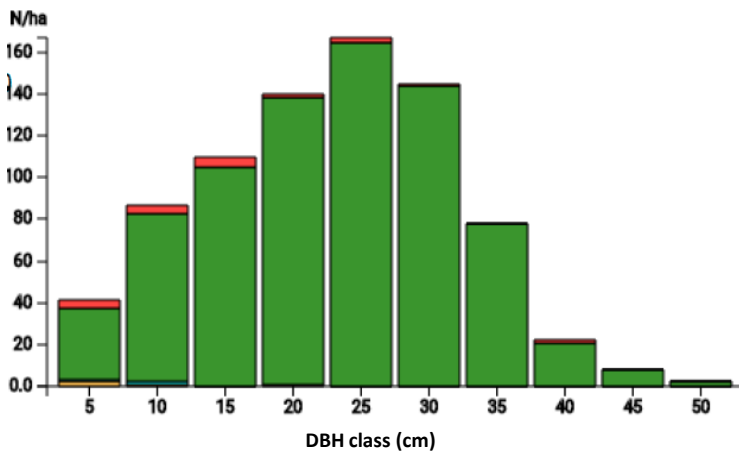

# DE

Name: **Poppenwind**

Forest type: **Pine**

State/ Region	Owner	Establishment	Size
Bavaria, Mittelfranken	AELF Fürth	2019	1.0 ha
Altitude [m.a.s.l.]	Mean annual precipitation [mm]	Mean annual temperature [°C]	Natural forest community
300 - 400	600 - 650	9.5 – 9.8	Calamagrostio Quercetum
Number of trees [N/ha]	Basal area [m <sup>2</sup> /ha]	Volume [m <sup>3</sup> /ha]	Habitat value [points/ha]
800	44.7	399.9	n.a.

DBH distribution

Tree species distribution (% Volume)