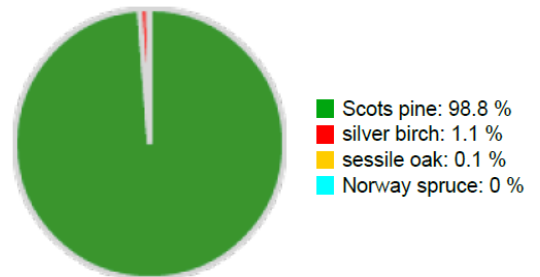

# DE

Name: **Poppenwind**

Forest type: **Pine**

State/ Region	Owner	Establishment	Size
Bavaria, Mittelfranken	AELF Fürth	2019	1.0 ha
Altitude [m.a.s.l.]	Mean annual precipitation [mm]	Mean annual temperature [°C]	Natural forest community
300 - 400	600 - 650	9.5 – 9.8	Calamagrostio Quercetum
Number of trees [N/ha]	Basal area [m <sup>2</sup> /ha]	Volume [m <sup>3</sup> /ha]	Habitat value [points/ha]
800	44.7	399.9	n.a.

DBH distribution

Tree species distribution (% Volume)