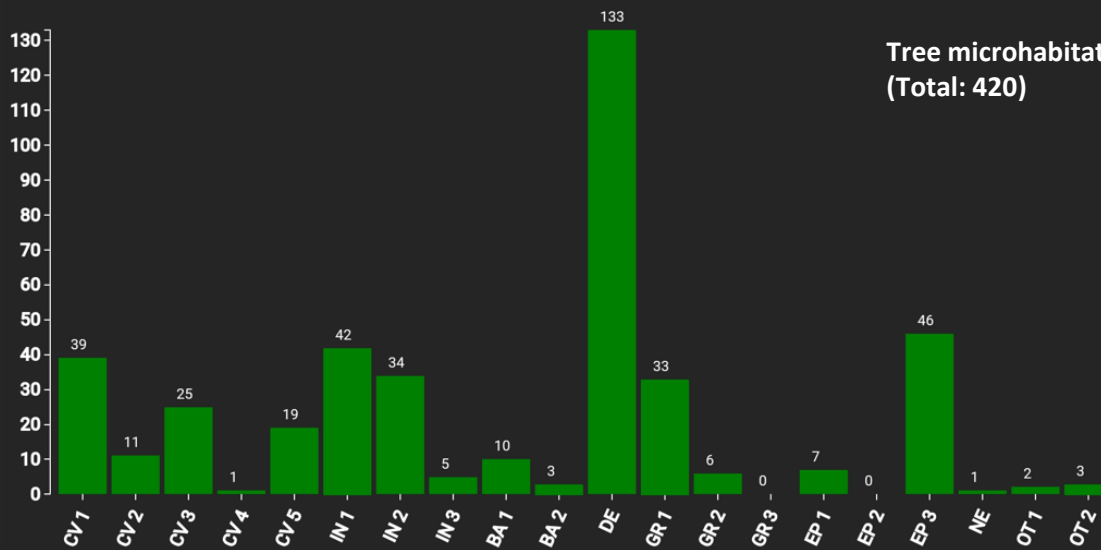

# Technical information

DE

Name: **Mooswald (2020)**

Forest type: **Oak**

State/ Region	Owner	Establishment	Size
Freiburg / Baden-Württemberg	City of Freiburg	2014	1.0
Altitude [m.a.s.l.]	Mean annual precipitation [mm]	Mean annual temperature [°C]	Natural forest community
215	860	11.4	Stellario-Carpinetum
Number of trees [N/ha]	Basal area [m <sup>2</sup> /ha]	Volume [m <sup>3</sup> /ha]	Habitat value [points/ha]
550	25.9	271.4	4945

DBH distribution

Tree species distribution (% Volume)

Tree microhabitat distribution by code (Total: 420)

## Marteloscope map (1.0 ha):