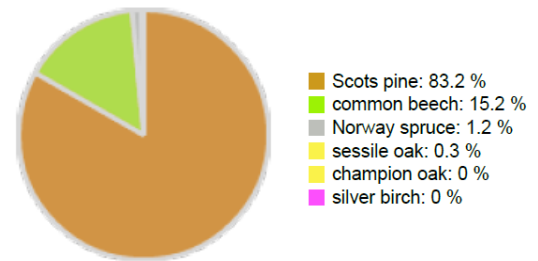

Technical information

DE

Name: **Möllergrab**

Forest type: **Pine with understory beech**

State / Region	Owner	Establishment	Size
District Barnim / Brandenburg	State Forest Brandenburg	2017	1.0 ha
Altitude [m.a.s.l.]	Mean annual precipitation [mm]	Mean annual temperature [°C]	Natural forest community
50	540	9.4	Luzulo-Fagetum
Number of trees [N/ha]	Basal area [m ² /ha]	Volume [m ³ /ha]	Habitat value [points/ha]
857	40.9	490.9	1255

DBH distribution

Tree species distribution (% Volume)

Tree microhabitat distribution by code (Total: 174)

Marteloscope map (1.0 ha):

Contact:

Prof. Martin Guericke

Hochschule für Nachhaltige
Entwicklung Eberswalde