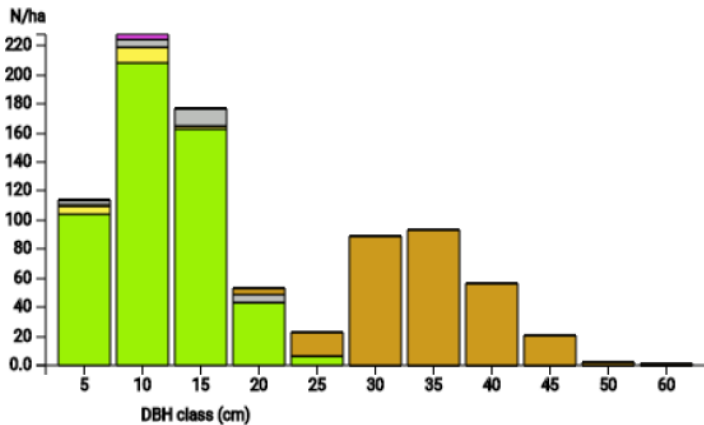

Technical information

DE

Name: **Möllergrab**

Forest type: **Pine with understory beech**

State / Region	Owner	Establishment	Size
District Barnim / Brandenburg	State Forest Brandenburg	2017	1.0 ha
Altitude [m.a.s.l.]	Mean annual precipitation [mm]	Mean annual temperature [°C]	Natural forest community
50	540	9.4	Luzulo-Fagetum
Number of trees [N/ha]	Basal area [m ² /ha]	Volume [m ³ /ha]	Habitat value [points/ha]
857	40.9	490.9	1255

DBH distribution

Tree species distribution (% Volume)

Tree microhabitat distribution by code (Total: 174)

Marteloscope map (1.0 ha):

Contact:

Prof. Martin Guericke

Hochschule für Nachhaltige
Entwicklung Eberswalde