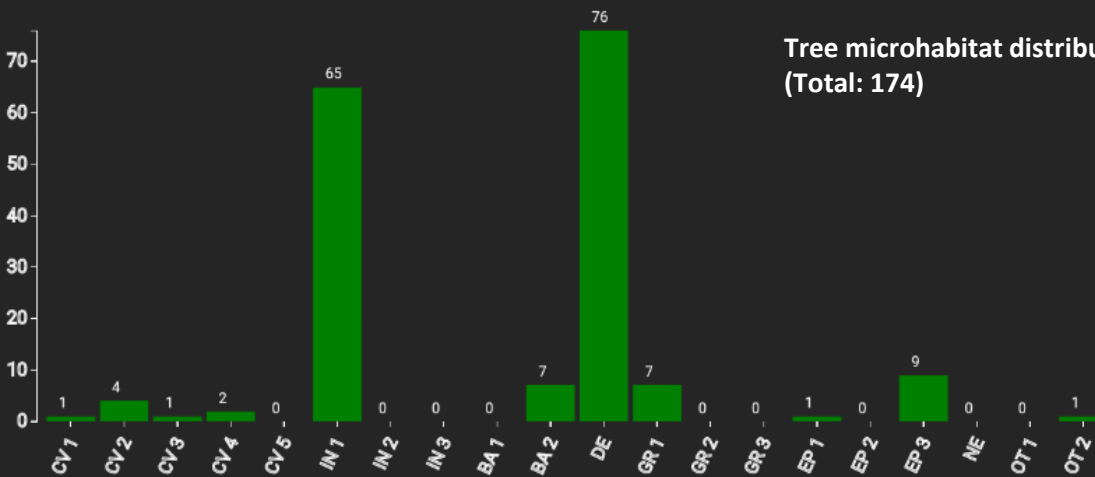

Technical information

DE

Name: **Möllergrab**

Forest type: **Pine with understory beech**

State / Region	Owner	Establishment	Size
District Barnim / Brandenburg	State Forest Brandenburg	2017	1.0 ha
Altitude [m.a.s.l.]	Mean annual precipitation [mm]	Mean annual temperature [°C]	Natural forest community
50	540	9.4	Luzulo-Fagetum
Number of trees [N/ha]	Basal area [m ² /ha]	Volume [m ³ /ha]	Habitat value [points/ha]
857	40.9	490.9	1255

DBH distribution

Tree species distribution (% Volume)

Tree microhabitat distribution by code (Total: 174)

Marteloscope map (1.0 ha):

Contact:

Prof. Martin Guericke

Hochschule für Nachhaltige
Entwicklung Eberswalde