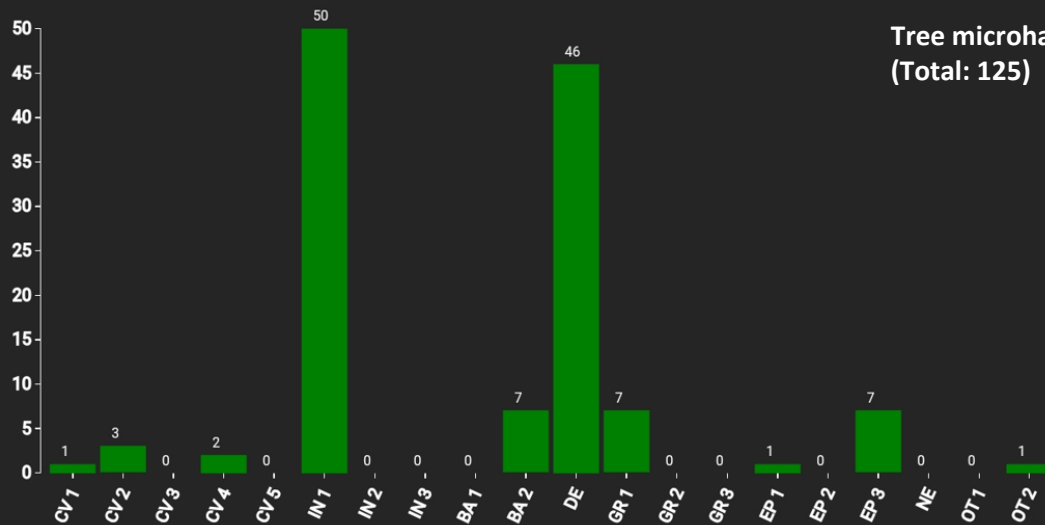

Technical information

DE

Name: **Möllergrab_2024**

Forest type: **Pine with understory beech**

State / Region	Owner	Establishment	Size
District Barnim / Brandenburg	State Forest Brandenburg	2017	1.0 ha
Altitude [m.a.s.l.]	Mean annual precipitation [mm]	Mean annual temperature [°C]	Natural forest community
50	540	9.4	Luzulo-Fagetum
Number of trees [N/ha]	Basal area [m ² /ha]	Volume [m ³ /ha]	Habitat value [points/ha]
725	32.9	332.8	906

DBH distribution

Tree species distribution (% Volume)

Tree microhabitat distribution by code
(Total: 125)

Marteloscope map (1.0 ha):

Contact:

Markus Engel

Landesbetrieb Forst Brandenburg

Landeskompetenzzentrum Forst