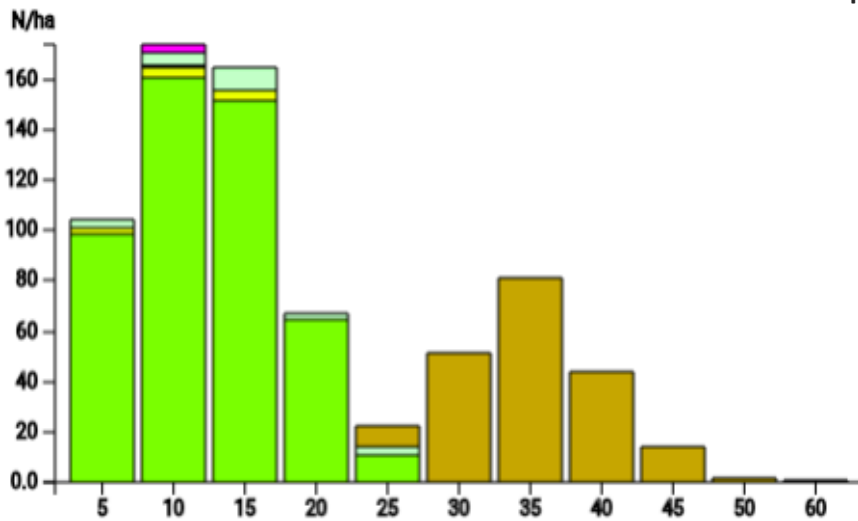

Technical information

DE

Name: **Möllergrab_2024**

Forest type: **Pine with understory beech**

State / Region	Owner	Establishment	Size
District Barnim / Brandenburg	State Forest Brandenburg	2017	1.0 ha
Altitude [m.a.s.l.]	Mean annual precipitation [mm]	Mean annual temperature [°C]	Natural forest community
50	540	9.4	Luzulo-Fagetum
Number of trees [N/ha]	Basal area [m ² /ha]	Volume [m ³ /ha]	Habitat value [points/ha]
725	32.9	332.8	906

DBH distribution

Tree species distribution (% Volume)

Tree microhabitat distribution by code
(Total: 125)

Marteloscope map (1.0 ha):

Contact:

Markus Engel

Landesbetrieb Forst Brandenburg

Landeskompetenzzentrum Forst