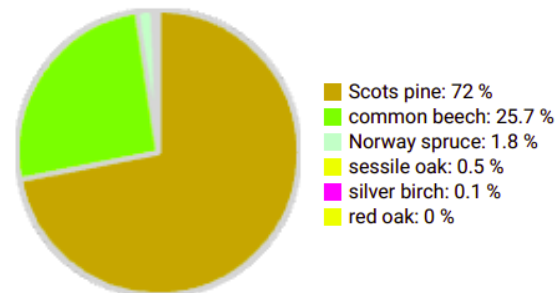

Technical information

DE

Name: **Möllergrab_2024**

Forest type: **Pine with understory beech**

State / Region	Owner	Establishment	Size
District Barnim / Brandenburg	State Forest Brandenburg	2017	1.0 ha
Altitude [m.a.s.l.]	Mean annual precipitation [mm]	Mean annual temperature [°C]	Natural forest community
50	540	9.4	Luzulo-Fagetum
Number of trees [N/ha]	Basal area [m ² /ha]	Volume [m ³ /ha]	Habitat value [points/ha]
725	32.9	332.8	906

DBH distribution

Tree species distribution (% Volume)

Tree microhabitat distribution by code
(Total: 125)

Marteloscope map (1.0 ha):

Contact:

Markus Engel

Landesbetrieb Forst Brandenburg

Landeskompetenzzentrum Forst