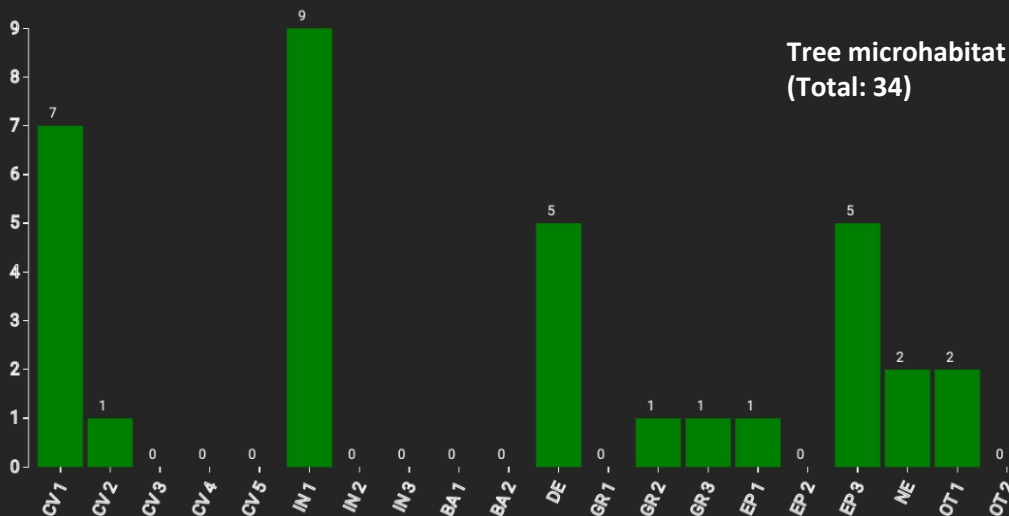

Technical information

DE

Name: **Massow**

Forest type: **Unevenaged pine forest**

State/ Region	Owner	Establishment	Size
Brandenburg	Hatzfeldt-Wildenburg'sche Administration	2020	1.0
Altitude [m.a.s.l.]	Mean annual precipitation [mm]	Mean annual temperature [°C]	Natural forest community
30	520	8.2	Mixed pine – sessile oak forest communities
Number of trees [N/ha]	Basal area [m ² /ha]	Volume [m ³ /ha]	Habitat value [points/ha]
512	24.4	216.9	448

DBH distribution

Tree species distribution (% Volume)

Marteloscope map (1.0 ha):

Contact:

Mark Illerich

Hatzfeldt-Wildenburg'sche Verwaltung

Tornower Waldstraße 15

15755 Teupitz OT Tornow