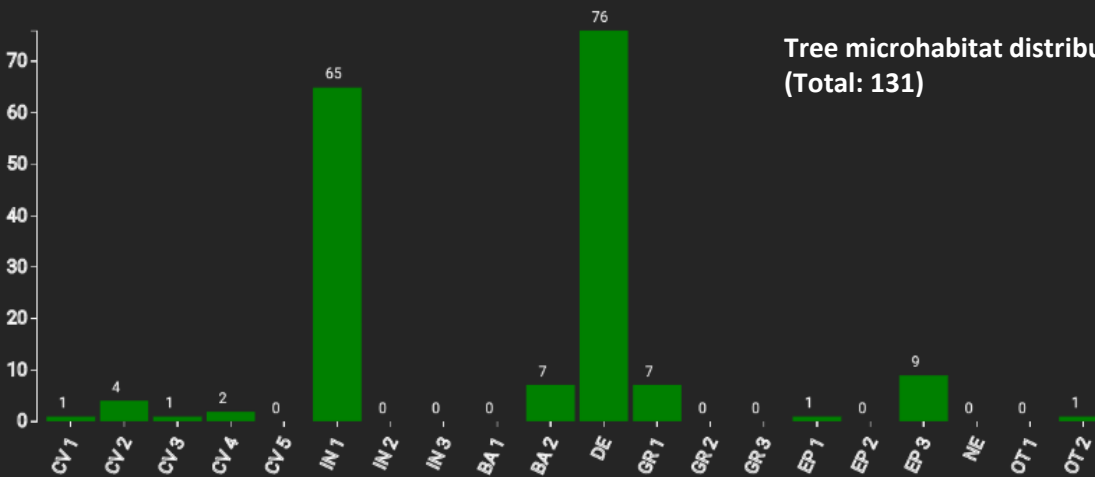

# Technical information

DE

Name: **Maienpfuhl**

Forest type: **Mixed oak – larch forest**

State / Region	Owner	Establishment	Size
District Barnim / Brandenburg	State Forest Brandenburg	2019	1.0 ha
Altitude [m.a.s.l.]	Mean annual precipitation [mm]	Mean annual temperature [°C]	Natural forest community
70	540	8.5	Milio-Fagetum
Number of trees [N/ha]	Basal area [m <sup>2</sup> /ha]	Volume [m <sup>3</sup> /ha]	Habitat value [points/ha]
436	27.8	371.8	1093

DBH distribution

Tree species distribution (% Volume)

Tree microhabitat distribution by code (Total: 131)

## Marteloscope map (1.0 ha):