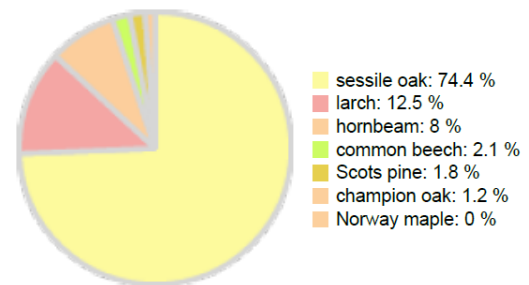

# Technical information

DE

Name: **Maienpfuhl**

Forest type: **Mixed oak – larch forest**

State / Region	Owner	Establishment	Size
District Barnim / Brandenburg	State Forest Brandenburg	2019	1.0 ha
Altitude [m.a.s.l.]	Mean annual precipitation [mm]	Mean annual temperature [°C]	Natural forest community
70	540	8.5	Milio-Fagetum
Number of trees [N/ha]	Basal area [m <sup>2</sup> /ha]	Volume [m <sup>3</sup> /ha]	Habitat value [points/ha]
436	27.8	371.8	1093

DBH distribution

Tree species distribution (% Volume)

Tree microhabitat distribution by code (Total: 131)