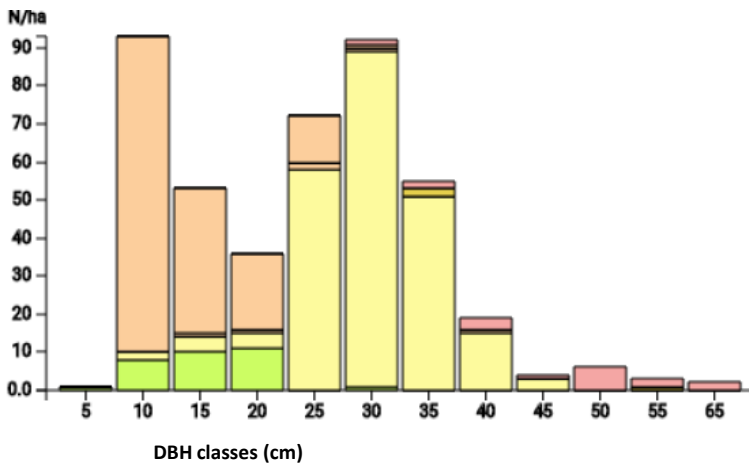

# Technical information

DE

Name: **Maienpfuhl**

Forest type: **Mixed oak – larch forest**

State / Region	Owner	Establishment	Size
District Barnim / Brandenburg	State Forest Brandenburg	2019	1.0 ha
Altitude [m.a.s.l.]	Mean annual precipitation [mm]	Mean annual temperature [°C]	Natural forest community
70	540	8.5	Milio-Fagetum
Number of trees [N/ha]	Basal area [m <sup>2</sup> /ha]	Volume [m <sup>3</sup> /ha]	Habitat value [points/ha]
436	27.8	371.8	1093

DBH distribution

Tree species distribution (% Volume)

Tree microhabitat distribution by code (Total: 131)