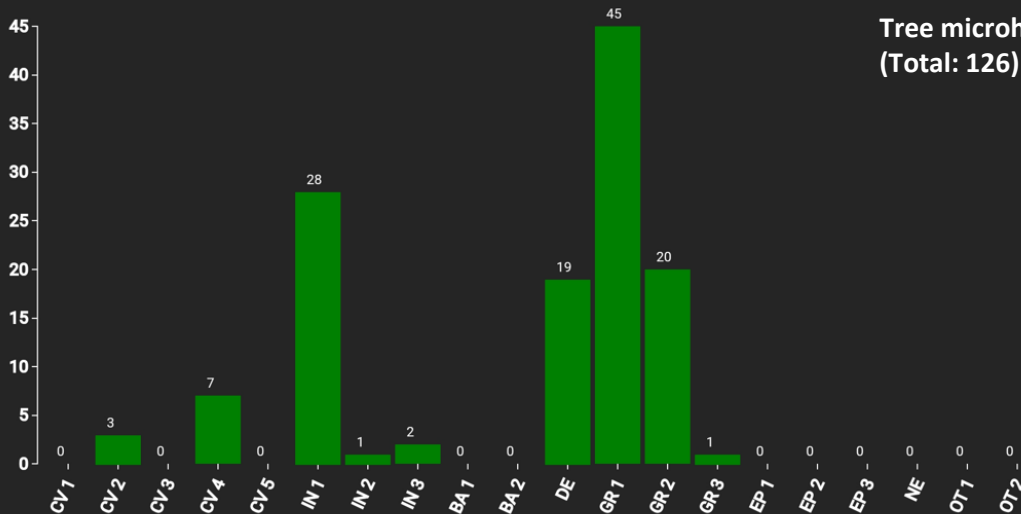

Technical information

DE

Name: **Maienfuhl (2024)**

Forest type: **Mixed oak – larch forest**

State / Region	Owner	Establishment	Size
District Barnim / Brandenburg	State Forest Brandenburg	2019	1.0 ha
Altitude [m.a.s.l.]	Mean annual precipitation [mm]	Mean annual temperature [°C]	Natural forest community
70	540	8.5	Milio-Fagetum
Number of trees [N/ha]	Basal area [m ² /ha]	Volume [m ³ /ha]	Habitat value [points/ha]
469	26.1	347.3	1053

DBH distribution

Tree species distribution (% Volume)

Marteloscope map (1.0 ha):

Contact:

Prof. Martin Guericke
Hochschule für Nachhaltige
Entwicklung Eberswalde
Alfred-Möller-Str. 1
16225 Eberswalde
martin.guericke@hnee.de