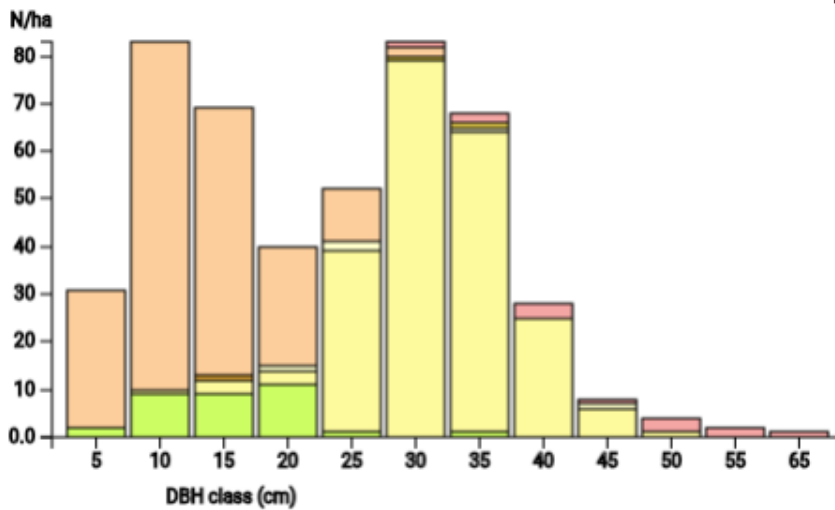

Technical information

DE

Name: **Maienfuhl (2024)**

Forest type: **Mixed oak – larch forest**

State / Region	Owner	Establishment	Size
District Barnim / Brandenburg	State Forest Brandenburg	2019	1.0 ha
Altitude [m.a.s.l.]	Mean annual precipitation [mm]	Mean annual temperature [°C]	Natural forest community
70	540	8.5	Milio-Fagetum
Number of trees [N/ha]	Basal area [m ² /ha]	Volume [m ³ /ha]	Habitat value [points/ha]
469	26.1	347.3	1053

DBH distribution

Tree species distribution (% Volume)

Marteloscope map (1.0 ha):

Contact:

Prof. Martin Guericke
Hochschule für Nachhaltige
Entwicklung Eberswalde
Alfred-Möller-Str. 1
16225 Eberswalde
martin.guericke@hnee.de