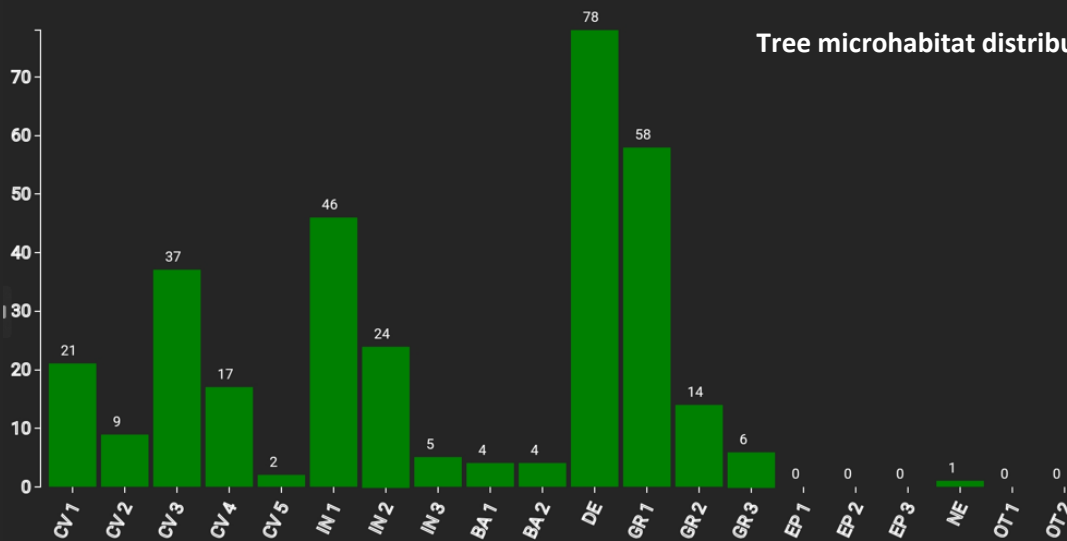

Technical information

DE

Name: **Jägerhäuschen** Forest type: **Mixed oak – hornbeam forest**

State/ Region	Owner	Establishment	Size
North Rhine-Westphalia / Ville-Kottenforst	Wald und Holz NRW	2017	1.0 ha
Altitude [m.a.s.l.]	Mean annual precipitation [mm]	Mean annual temperature [°C]	Natural forest community
180	650	9.4	Stellario-Carpinetum
Number of trees [N/ha]	Basal area [m ² /ha]	Volume [m ³ /ha]	Habitat value [points/ha]
214	34.0	531.6	3176

DBH distribution

Tree species distribution (% Volume)

Tree microhabitat distribution by code (Total: 326)

Marteloscope map (1.0 ha):

Contact:

Stephan Schütte

Wald und Holz NRW

Regionalforstamt Rhein-Sieg-Erft