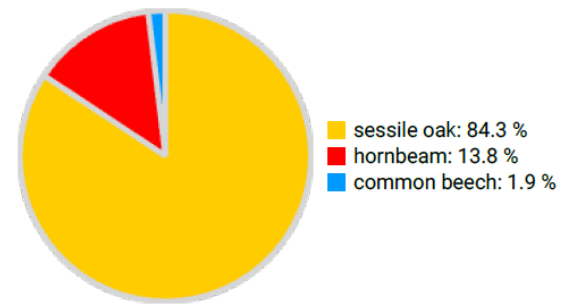

Technical information

DE

Name: **Jägerhäuschen** Forest type: **Mixed oak – hornbeam forest**

State/ Region	Owner	Establishment	Size
North Rhine-Westphalia / Ville-Kottenforst	Wald und Holz NRW	2017	1.0 ha
Altitude [m.a.s.l.]	Mean annual precipitation [mm]	Mean annual temperature [°C]	Natural forest community
180	650	9.4	Stellario-Carpinetum
Number of trees [N/ha]	Basal area [m²/ha]	Volume [m³/ha]	Habitat value [points/ha]
214	34.0	531.6	3176