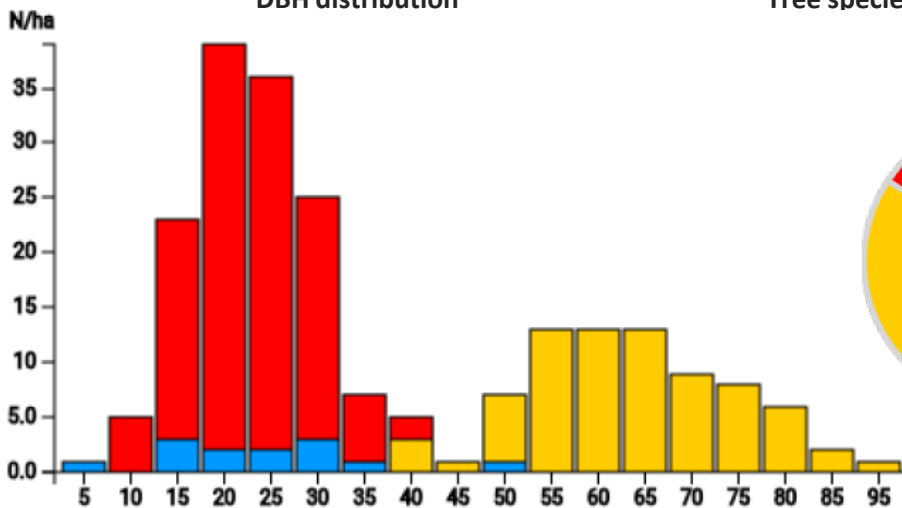

Technical information

DE

Name: **Jägerhäuschen** Forest type: **Mixed oak – hornbeam forest**

State/ Region	Owner	Establishment	Size
North Rhine-Westphalia / Ville-Kottenforst	Wald und Holz NRW	2017	1.0 ha
Altitude [m.a.s.l.]	Mean annual precipitation [mm]	Mean annual temperature [°C]	Natural forest community
180	650	9.4	Stellario-Carpinetum
Number of trees [N/ha]	Basal area [m ² /ha]	Volume [m ³ /ha]	Habitat value [points/ha]
214	34.0	531.6	3176

DBH distribution

Tree species distribution (% Volume)

Tree microhabitat distribution by code (Total: 326)

Marteloscope map (1.0 ha):

Contact:

Stephan Schütte

Wald und Holz NRW

Regionalforstamt Rhein-Sieg-Erft