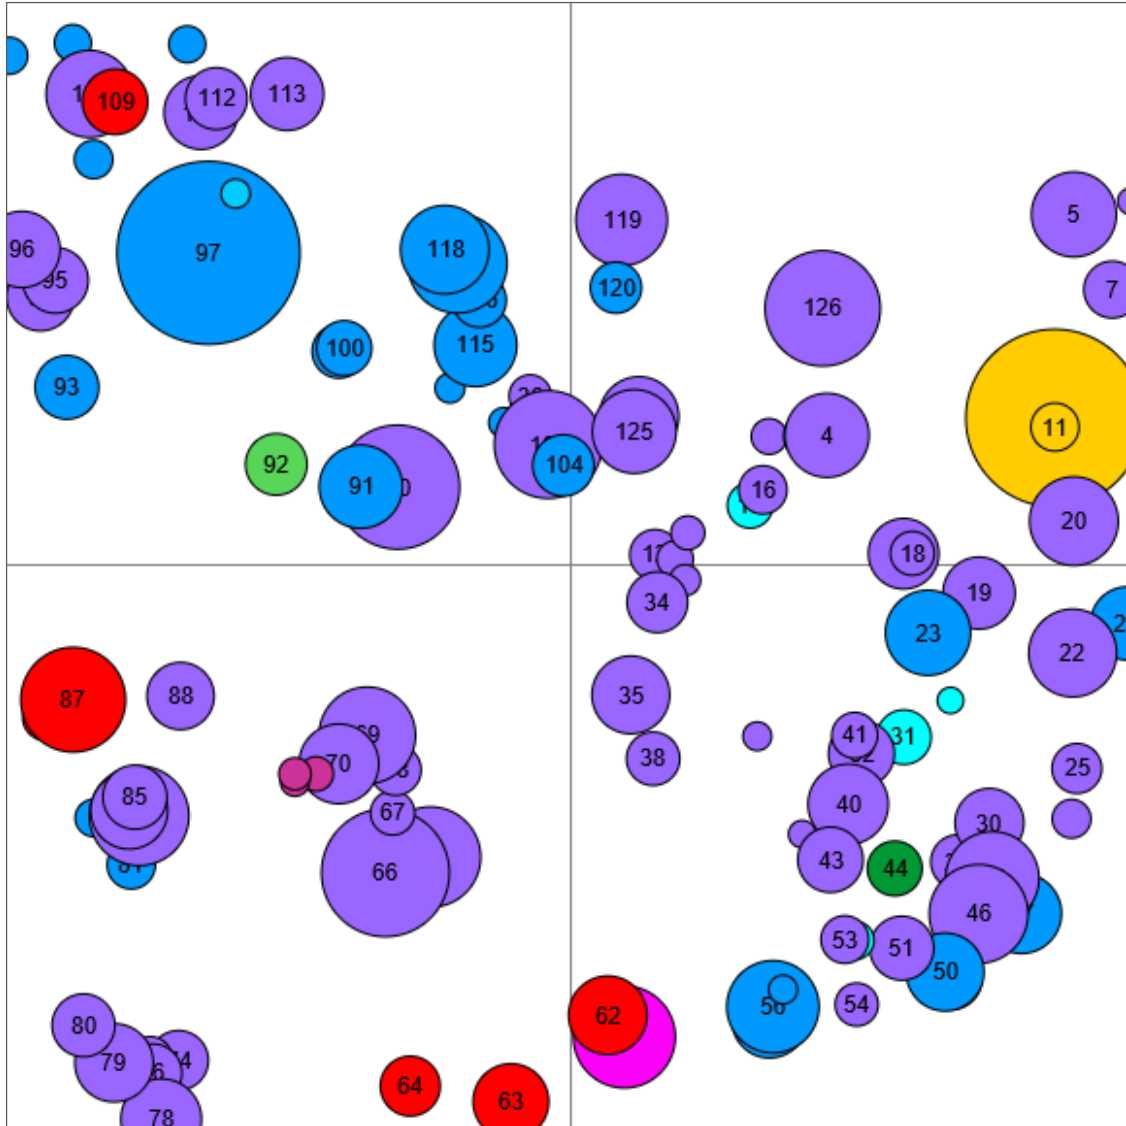

Technical information

DE

Name: **Industriewald-
Rheinelbe**

Forest type: **Mixed forest regeneration on
old mining site**

State / Region	Owner	Establishment	Size
Nordrhein-Westfalen	Wald und Holz NRW	2022	0.25 ha (*Values for 0.25 ha)
Altitude [m.a.s.l.]	Mean annual precipitation [mm]	Mean annual temperature [°C]	Natural forest community
50	850	11.0	n.a.
Number of trees [N/ha]	Basal area [m ² /ha]	Volume [m ³ /ha]	Habitat value [points/ha]
504 (*126)	26.0 (*6.5)	216.4 (*54.1)	5920 (*1480)

Marteloscope map (0.25 ha):

Contact:
Oliver Balke
Wald und Holz NRW
oliver.balke@wald-und-holz.nrw.de