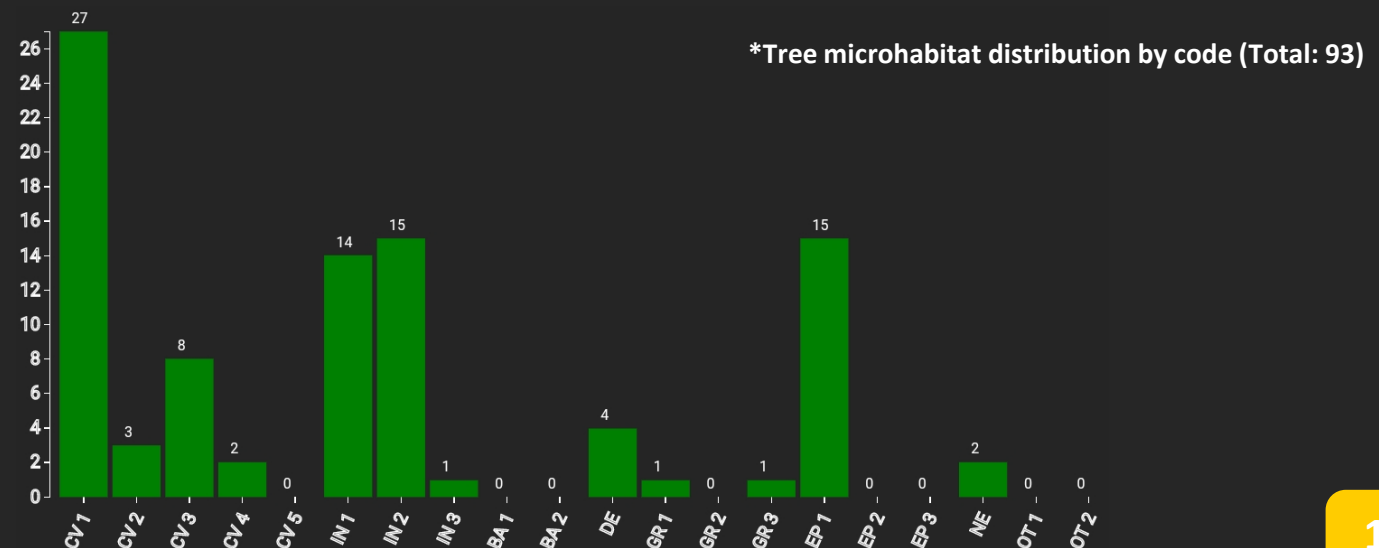

Technical information

DE

Name: **Industriewald-
Rheinelbe**

Forest type: **Mixed forest regeneration on
old mining site**

State / Region	Owner	Establishment	Size
Nordrhein-Westfalen	Wald und Holz NRW	2022	0.25 ha (*Values for 0.25 ha)
Altitude [m.a.s.l.]	Mean annual precipitation [mm]	Mean annual temperature [°C]	Natural forest community
50	850	11.0	n.a.
Number of trees [N/ha]	Basal area [m ² /ha]	Volume [m ³ /ha]	Habitat value [points/ha]
504 (*126)	26.0 (*6.5)	216.4 (*54.1)	5920 (*1480)

Marteloscope map (0.25 ha):

Contact:
Oliver Balke
Wald und Holz NRW
oliver.balke@wald-und-holz.nrw.de