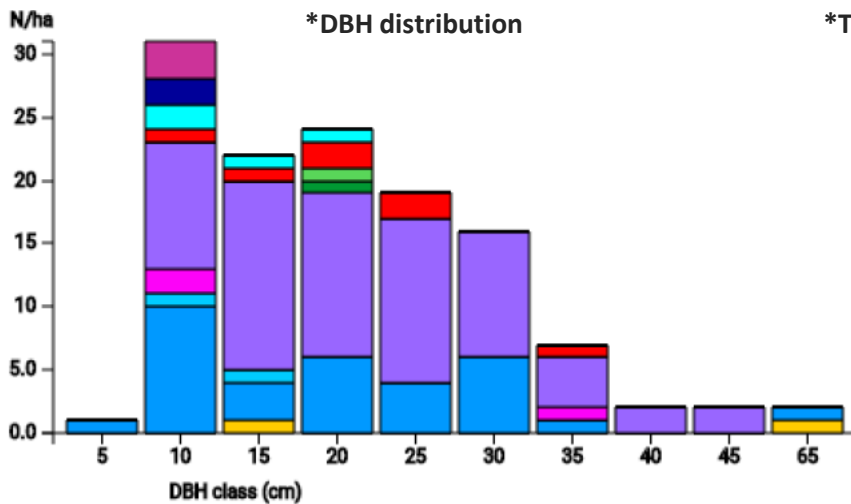

Technical information

DE

Name: **Industriewald-
Rheinelbe**

Forest type: **Mixed forest regeneration on
old mining site**

State / Region	Owner	Establishment	Size
Nordrhein-Westfalen	Wald und Holz NRW	2022	0.25 ha (*Values for 0.25 ha)
Altitude [m.a.s.l.]	Mean annual precipitation [mm]	Mean annual temperature [°C]	Natural forest community
50	850	11.0	n.a.
Number of trees [N/ha]	Basal area [m ² /ha]	Volume [m ³ /ha]	Habitat value [points/ha]
504 (*126)	26.0 (*6.5)	216.4 (*54.1)	5920 (*1480)