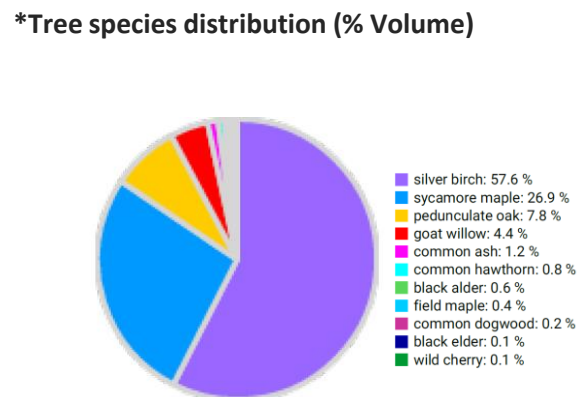

Technical information

DE

Name: **Industriewald-
Rheinelbe**

Forest type: **Mixed forest regeneration on
old mining site**

State / Region	Owner	Establishment	Size
Nordrhein-Westfalen	Wald und Holz NRW	2022	0.25 ha (*Values for 0.25 ha)
Altitude [m.a.s.l.]	Mean annual precipitation [mm]	Mean annual temperature [°C]	Natural forest community
50	850	11.0	n.a.
Number of trees [N/ha]	Basal area [m ² /ha]	Volume [m ³ /ha]	Habitat value [points/ha]
504 (*126)	26.0 (*6.5)	216.4 (*54.1)	5920 (*1480)