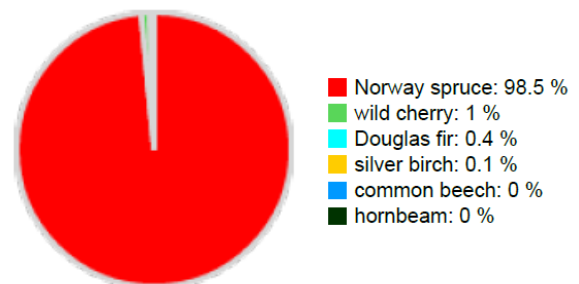

Tree species distribution (% Volume)