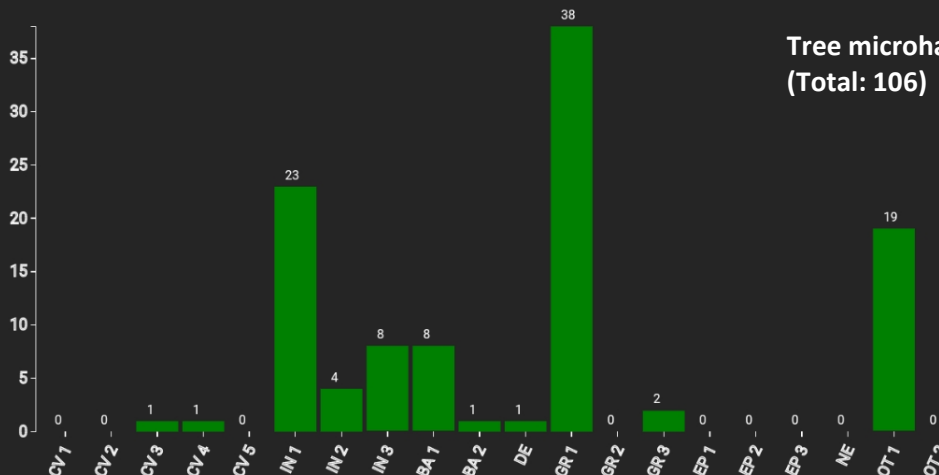

Technical information

DE

Name: **Hubertusstein**

Forest type: **Spruce**

State / Region	Owner	Establishment	Size
North-Rhine-Westphalia / Ville-Kottenforst / Regional Forest Enterprise Rhein-Sieg-Erft	State Forest	2019	1.0
Altitude [m.a.s.l.]	Mean annual precipitation [mm]	Mean annual temperature [°C]	Natural forest community
165	650	9.4	Stellario – Carpinetum
Number of trees [N/ha]	Basal area [m ² /ha]	Volume [m ³ /ha]	Habitat value [points/ha]
417	33.5	380.7	866

DBH distribution

Tree species distribution (% Volume)

Tree microhabitat distribution by code (Total: 106)

Marteloscope map (1.0 ha):

Contact:

Uwe Schölmerich

Wald und Holz NRW

Regionalforstamt Rhein-Sieg-Erft