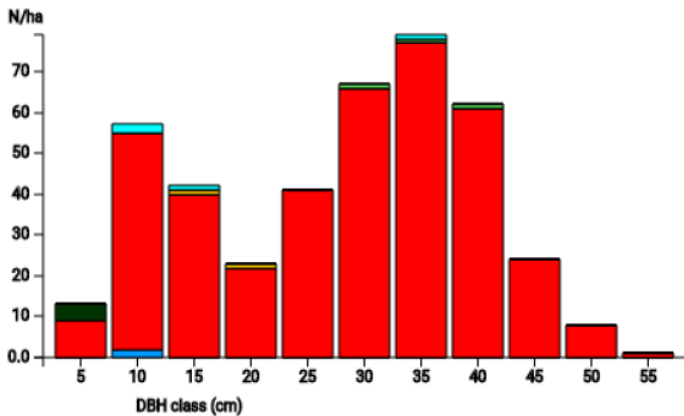

Technical information

DE

Name: **Hubertusstein**

Forest type: **Spruce**

State / Region	Owner	Establishment	Size
North-Rhine-Westphalia / Ville-Kottenforst / Regional Forest Enterprise Rhein-Sieg-Erft	State Forest	2019	1.0
Altitude [m.a.s.l.]	Mean annual precipitation [mm]	Mean annual temperature [°C]	Natural forest community
165	650	9.4	Stellario – Carpinetum
Number of trees [N/ha]	Basal area [m ² /ha]	Volume [m ³ /ha]	Habitat value [points/ha]
417	33.5	380.7	866

DBH distribution

Tree species distribution (% Volume)

Tree microhabitat distribution by code (Total: 106)

Marteloscope map (1.0 ha):

Contact:

Uwe Schölmerich

Wald und Holz NRW

Regionalforstamt Rhein-Sieg-Erft