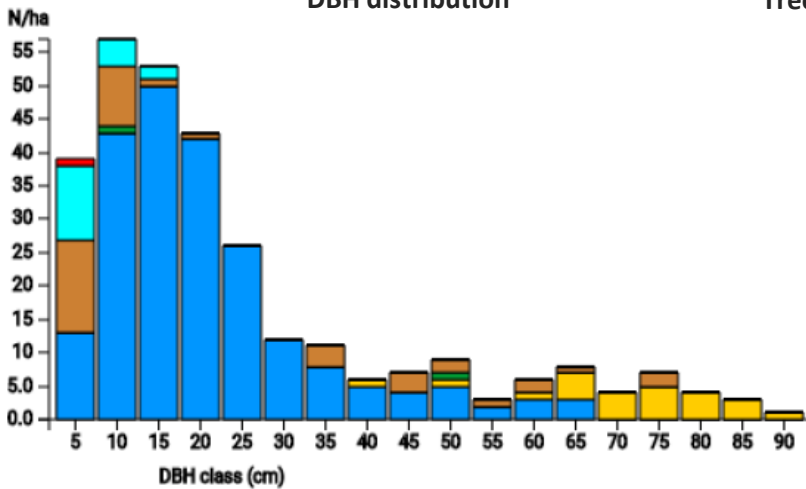

Technical information

DE

Name: **Hohenhaus**

Forest type: **Mixed beech forests**

State/ Region	Owner	Establishment	Size
Werra-Meißner-Kreis / Ringgau	Gut Hohenhaus	2020	1.0
Altitude [m.a.s.l.]	Mean annual precipitation [mm]	Mean annual temperature [°C]	Natural forest community
430	742	8.2	Melico-Fagetum
Number of trees [N/ha]	Basal area [m ² /ha]	Volume [m ³ /ha]	Habitat value [points/ha]
299	26.3	393.3	1175

DBH distribution

Tree species distribution (% Volume)

Marteloscope map (1.0 ha):

Contact:

Stephan Boschen

Gut Hohenhaus – Gutsverwaltung

Herleshausen

Gutshof@hohenhaus.de