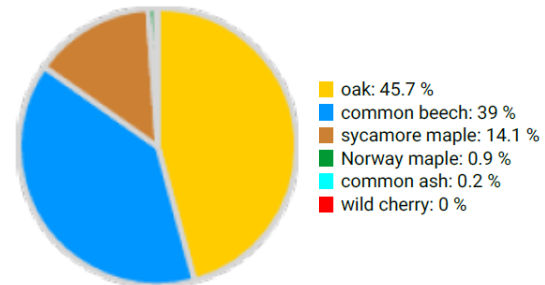

Technical information

DE

Name: **Hohenhaus**

Forest type: **Mixed beech forests**

State/ Region	Owner	Establishment	Size
Werra-Meißner-Kreis / Ringgau	Gut Hohenhaus	2020	1.0
Altitude [m.a.s.l.]	Mean annual precipitation [mm]	Mean annual temperature [°C]	Natural forest community
430	742	8.2	Melico-Fagetum
Number of trees [N/ha]	Basal area [m²/ha]	Volume [m³/ha]	Habitat value [points/ha]
299	26.3	393.3	1175