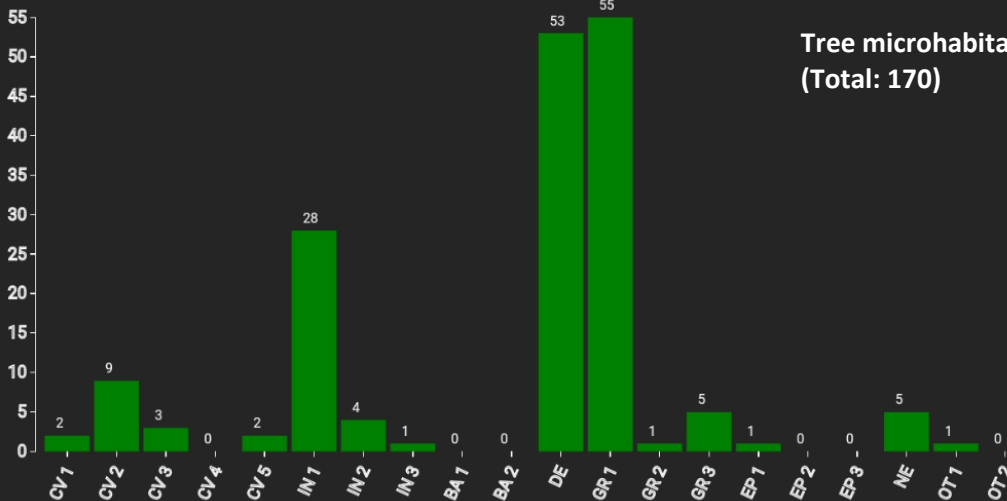

Technical information

DE

Name: **Hohenhaus**

Forest type: **Mixed beech forests**

State/ Region	Owner	Establishment	Size
Werra-Meißner-Kreis / Ringgau	Gut Hohenhaus	2020	1.0
Altitude [m.a.s.l.]	Mean annual precipitation [mm]	Mean annual temperature [°C]	Natural forest community
430	742	8.2	Melico-Fagetum
Number of trees [N/ha]	Basal area [m ² /ha]	Volume [m ³ /ha]	Habitat value [points/ha]
299	26.3	393.3	1175

DBH distribution

Tree species distribution (% Volume)

Marteloscope map (1.0 ha):

Contact:

Stephan Boschen

Gut Hohenhaus – Gutsverwaltung

Herleshausen

Gutshof@hohenhaus.de