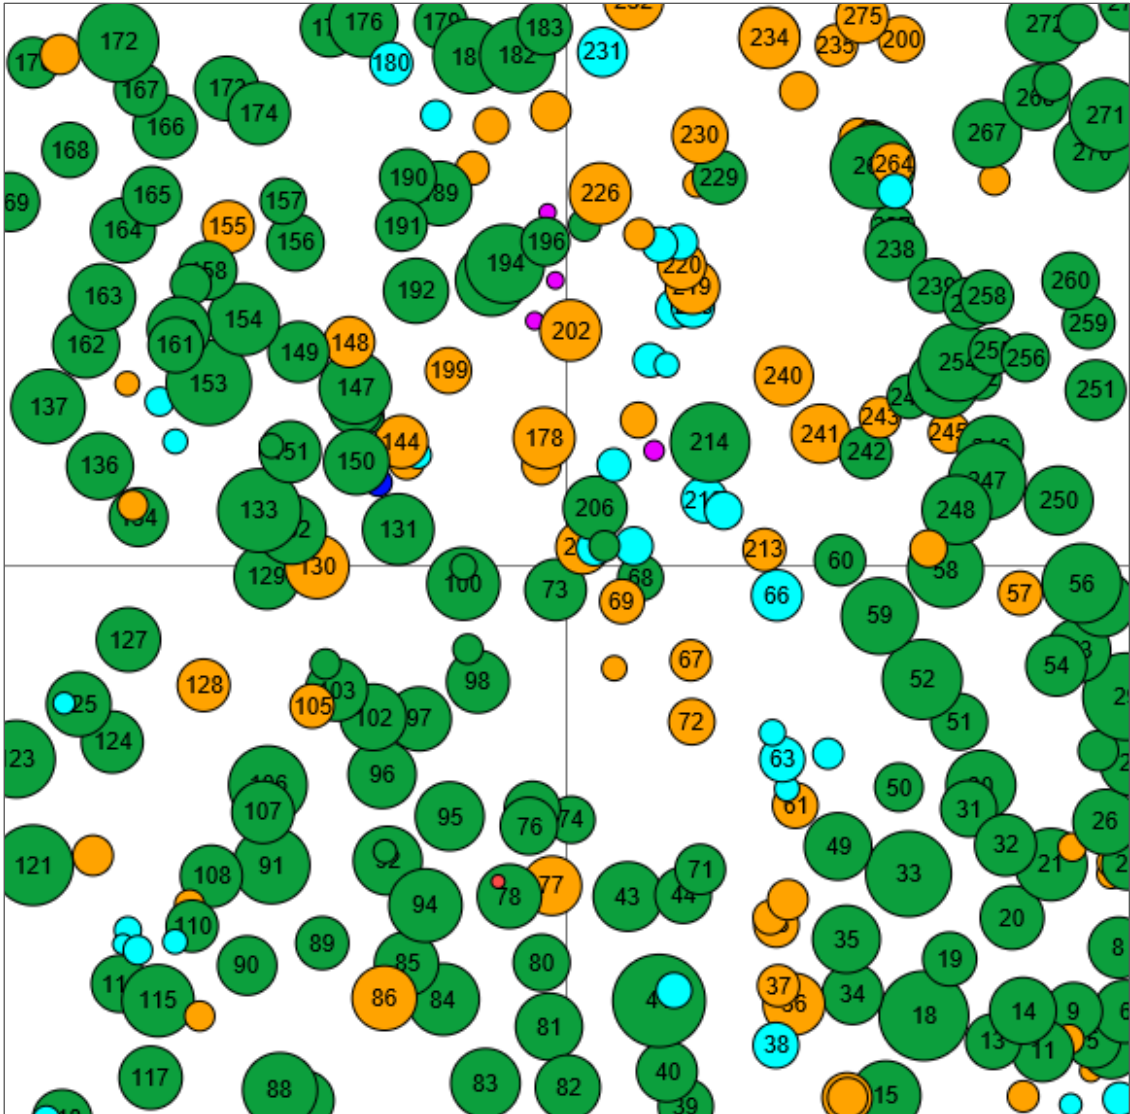

Technical information

DE

Name: **Hohe Ward**

Forest type: **Pine –brich forest**

State / Region	Owner	Establishment	Size
North Rhine - Westphalia	Wald und Holz NRW	2022	1.0 ha
Altitude [m.a.s.l.]	Mean annual precipitation [mm]	Mean annual temperature [°C]	Natural forest community
69	838	10.5	Oak-beech forest with birch
Number of trees [N/ha]	Basal area [m ² /ha]	Volume [m ³ /ha]	Habitat value [points/ha]
276	24.7	262.6	2499

Tree species distribution (% Volume)

Marteloscope map (1.0 ha):

Contact:

Carolin Stiehl

Wald und Holz NRW

Zentrum für Wald und Holzwirtschaft

Obereimer 2a

59821 Arnsberg