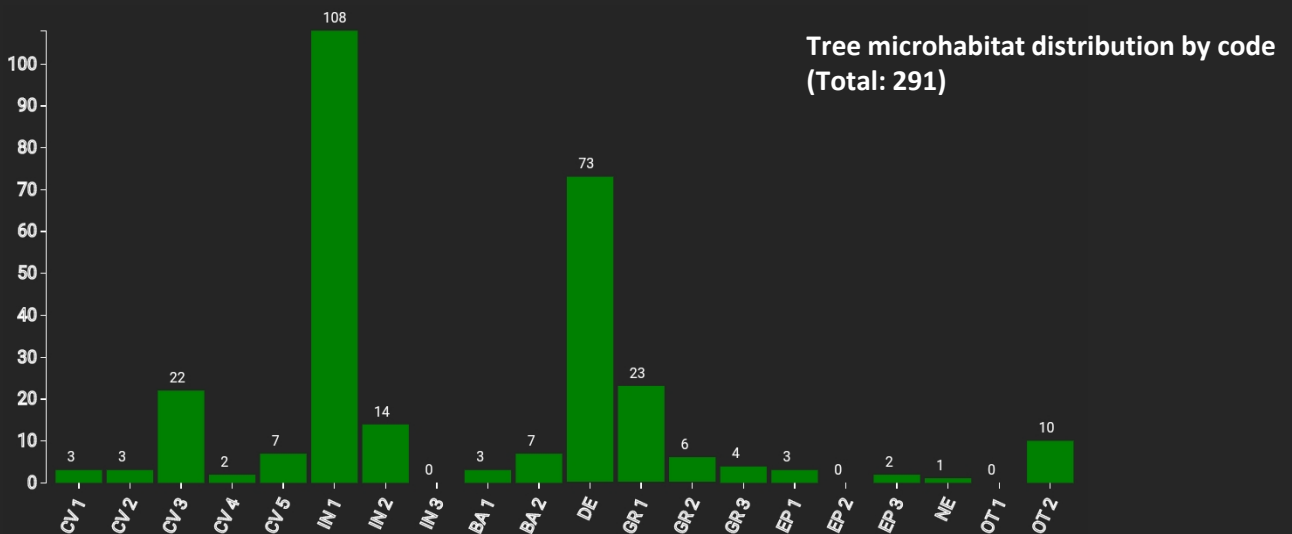

Technical information

DE

Name: **Hohe Ward**

Forest type: **Scots pine – birch forest**

State / Region	Owner	Establishment	Size
North Rhine - Westphalia	Wald und Holz NRW	2022	1.0 ha
Altitude [m.a.s.l.]	Mean annual precipitation [mm]	Mean annual temperature [°C]	Natural forest community
69	838	10.5	Oak-beech forest with birch
Number of trees [N/ha]	Basal area [m ² /ha]	Volume [m ³ /ha]	Habitat value [points/ha]
276	24.7	262.6	2499

Marteloscope map (1.0 ha):

Contact:

Amadeus Beyer

Wald und Holz NRW

Zentrum für Wald und Holzwirtschaft

Obereimer 2a

59821 Arnsberg

amadeus.beyer@wald-und-holz.nrw.de