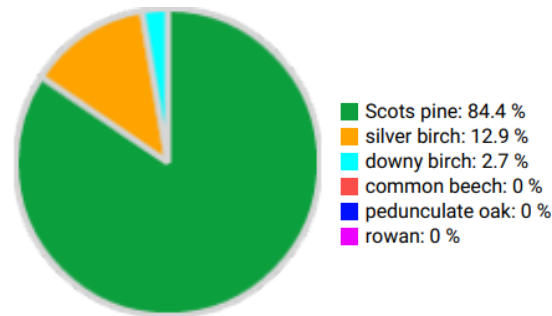

Technical information

DE

Name: **Hohe Ward**

Forest type: **Pine –brich forest**

State / Region	Owner	Establishment	Size
North Rhine - Westphalia	Wald und Holz NRW	2022	1.0 ha
Altitude [m.a.s.l.]	Mean annual precipitation [mm]	Mean annual temperature [°C]	Natural forest community
69	838	10.5	Oak-beech forest with birch
Number of trees [N/ha]	Basal area [m ² /ha]	Volume [m ³ /ha]	Habitat value [points/ha]
276	24.7	262.6	2499

Tree species distribution (% Volume)

Marteloscope map (1.0 ha):

Contact:

Carolin Stiehl

Wald und Holz NRW

Zentrum für Wald und Holzwirtschaft

Obereimer 2a

59821 Arnsberg