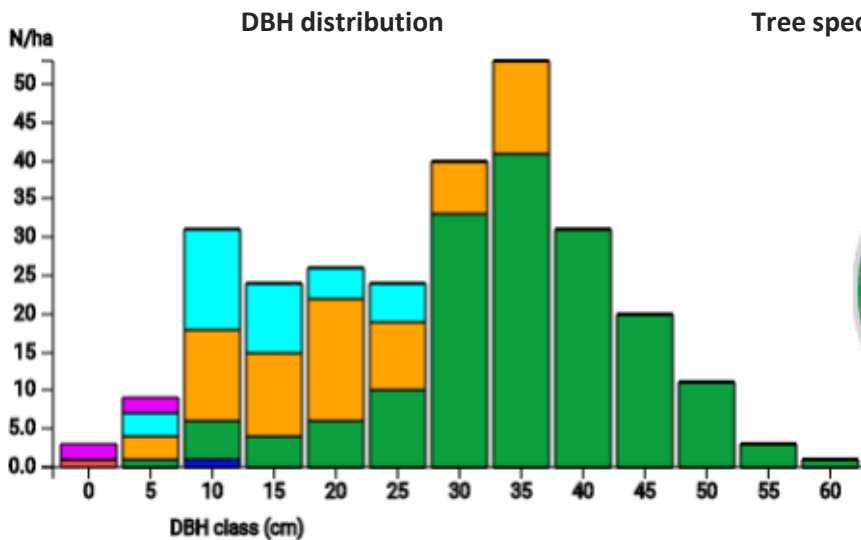

Technical information

DE

Name: **Hohe Ward**

Forest type: **Scots pine – birch forest**

State / Region	Owner	Establishment	Size
North Rhine - Westphalia	Wald und Holz NRW	2022	1.0 ha
Altitude [m.a.s.l.]	Mean annual precipitation [mm]	Mean annual temperature [°C]	Natural forest community
69	838	10.5	Oak-beech forest with birch
Number of trees [N/ha]	Basal area [m ² /ha]	Volume [m ³ /ha]	Habitat value [points/ha]
276	24.7	262.6	2499