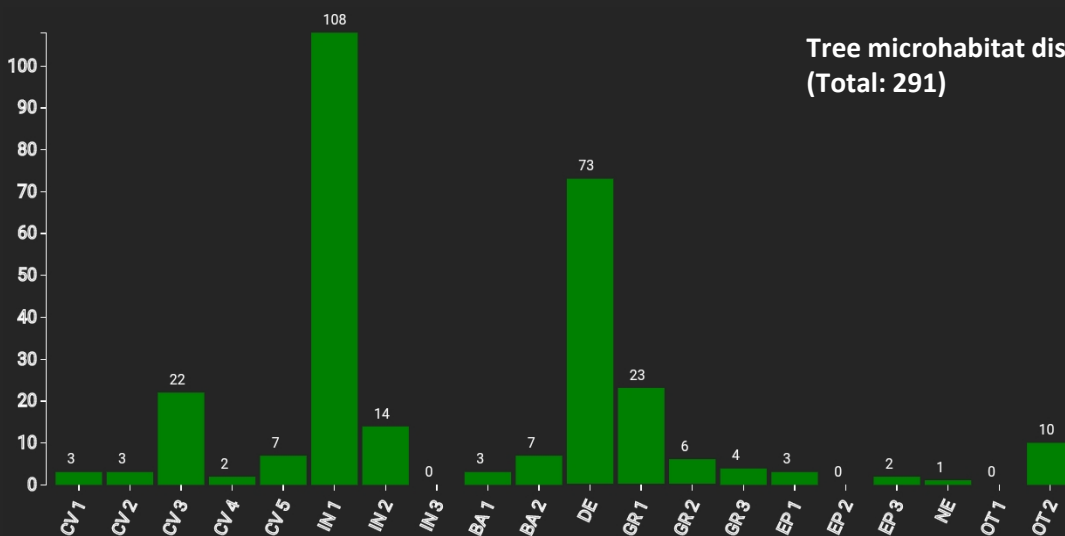

Technical information

DE

Name: **Hohe Ward**

Forest type: **Pine –brich forest**

State / Region	Owner	Establishment	Size
North Rhine - Westphalia	Wald und Holz NRW	2022	1.0 ha
Altitude [m.a.s.l.]	Mean annual precipitation [mm]	Mean annual temperature [°C]	Natural forest community
69	838	10.5	Oak-beech forest with birch
Number of trees [N/ha]	Basal area [m ² /ha]	Volume [m ³ /ha]	Habitat value [points/ha]
276	24.7	262.6	2499

Tree species distribution (% Volume)

Marteloscope map (1.0 ha):

Contact:

Carolin Stiehl

Wald und Holz NRW

Zentrum für Wald und Holzwirtschaft

Obereimer 2a

59821 Arnsberg