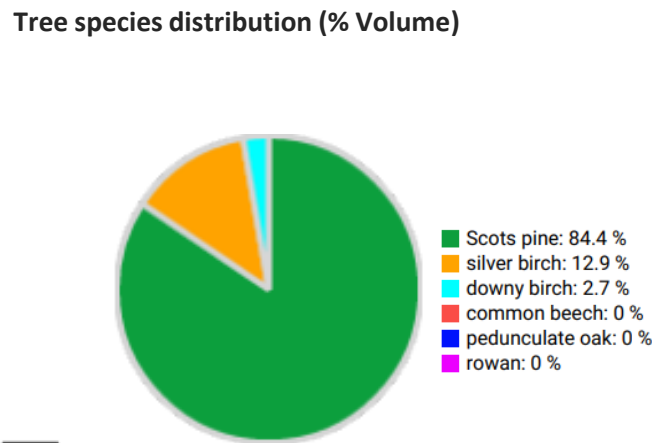

Technical information

DE

Name: **Hohe Ward**

Forest type: **Scots pine – birch forest**

State / Region	Owner	Establishment	Size
North Rhine - Westphalia	Wald und Holz NRW	2022	1.0 ha
Altitude [m.a.s.l.]	Mean annual precipitation [mm]	Mean annual temperature [°C]	Natural forest community
69	838	10.5	Oak-beech forest with birch
Number of trees [N/ha]	Basal area [m ² /ha]	Volume [m ³ /ha]	Habitat value [points/ha]
276	24.7	262.6	2499