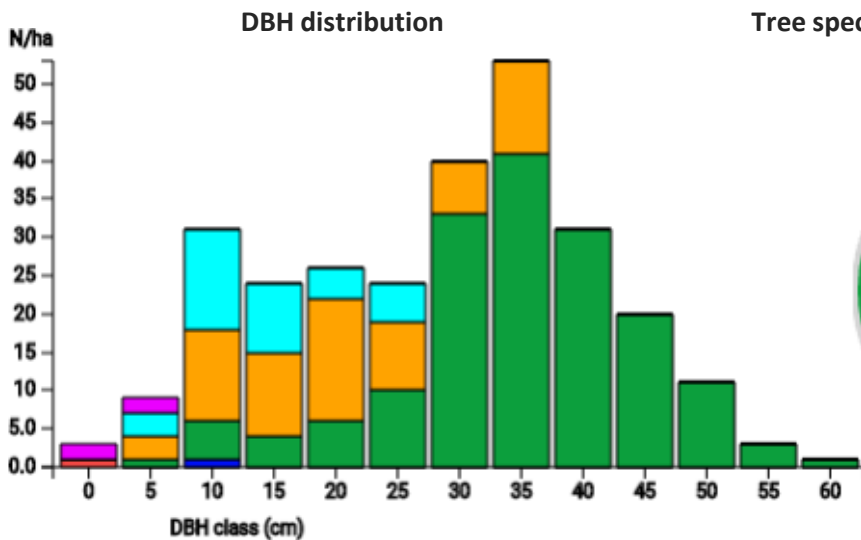

Technical information

DE

Name: **Hohe Ward**

Forest type: **Pine –brich forest**

State / Region	Owner	Establishment	Size
North Rhine - Westphalia	Wald und Holz NRW	2022	1.0 ha
Altitude [m.a.s.l.]	Mean annual precipitation [mm]	Mean annual temperature [°C]	Natural forest community
69	838	10.5	Oak-beech forest with birch
Number of trees [N/ha]	Basal area [m ² /ha]	Volume [m ³ /ha]	Habitat value [points/ha]
276	24.7	262.6	2499

Tree species distribution (% Volume)

Marteloscope map (1.0 ha):

Contact:

Carolin Stiehl

Wald und Holz NRW

Zentrum für Wald und Holzwirtschaft

Obereimer 2a

59821 Arnsberg