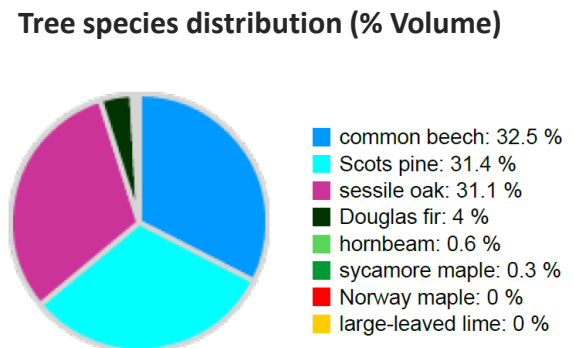

Technical information

DE

Name: **Hermsdorf**

Forest type: **Pine – Oak**

State/ Region	Owner	Establishment	Size
Berlin	State Forest Berlin	2019	1 ha
Altitude [m.a.s.l.]	Mean annual precipitation [mm]	Mean annual temperature [°C]	Natural forest community
34	594	8.7	Lonicero periclymeni-Fagetum
Number of trees [N/ha]	Basal area [m ² /ha]	Volume [m ³ /ha]	Habitat value [points/ha]
368	35.9	457	3072