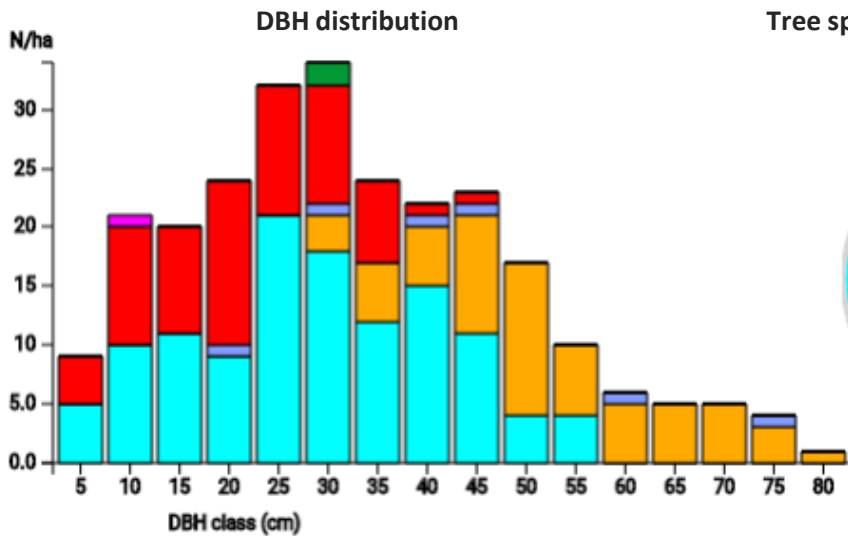

Technical information

DE

Name: **Heidhorn**

Forest type: **Mixed oak – beech forest**

State/ Region	Owner	Establishment	Size
North Rhine - Westphalia	Wald und Holz NRW	2022	1.0 ha
Altitude [m.a.s.l.]	Mean annual precipitation [mm]	Mean annual temperature [°C]	Natural forest community
58	838	10.5	Stellario-Carpinetum
Number of trees [N/ha]	Basal area [m ² /ha]	Volume [m ³ /ha]	Habitat value [points/ha]
257	30.6	411.9	4464

Tree species distribution (% Volume)

Marteloscope map (1.0 ha):

Contact:

Amadeus Beyer

Wald und Holz NRW

Zentrum für Wald und Holzwirtschaft

Obereimer 2a

59821 Arnsberg