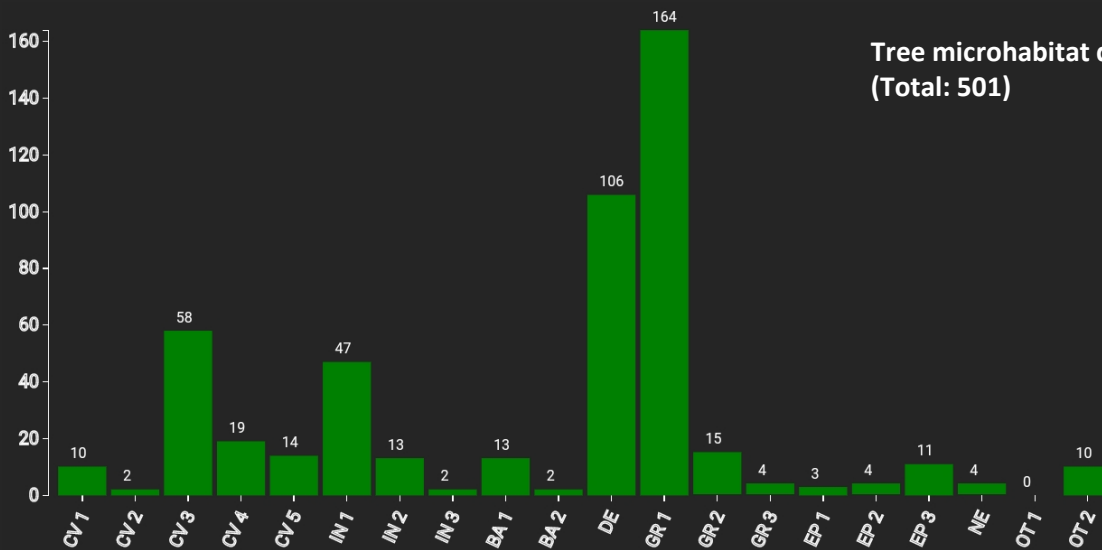

Technical information

DE

Name: **Heidhorn**

Forest type: **Mixed oak – beech forest**

State/ Region	Owner	Establishment	Size
North Rhine - Westphalia	Wald und Holz NRW	2022	1.0 ha
Altitude [m.a.s.l.]	Mean annual precipitation [mm]	Mean annual temperature [°C]	Natural forest community
58	838	10.5	Stellario-Carpinetum
Number of trees [N/ha]	Basal area [m ² /ha]	Volume [m ³ /ha]	Habitat value [points/ha]
257	30.6	411.9	4464

Tree species distribution (% Volume)

Marteloscope map (1.0 ha):

Contact:

Amadeus Beyer

Wald und Holz NRW

Zentrum für Wald und Holzwirtschaft

Obereimer 2a

59821 Arnsberg