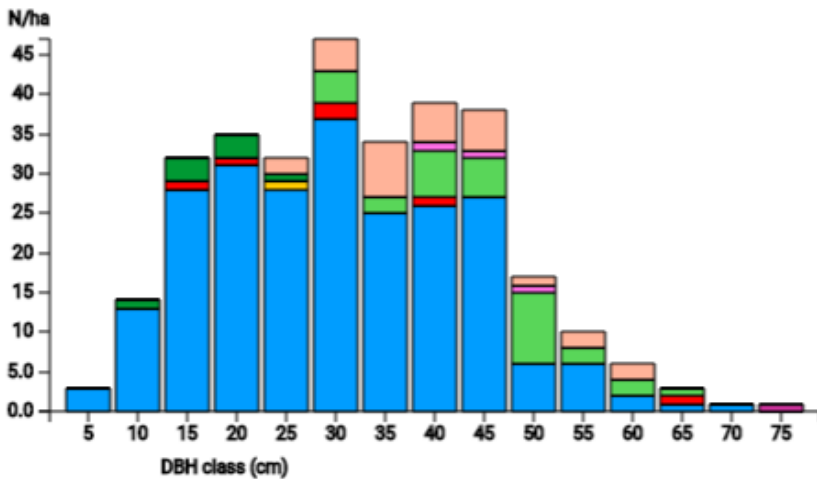

Technical information

DE

Name: **Haselberg**

Forest type: **Beech - Scots pine forest**

State / Region	Owner	Establishment	Size
Germany / Brandenburg	Albrecht von Sonntag	2024	1.0
Altitude [m.a.s.l.]	Mean annual precipitation [mm]	Mean annual temperature [°C]	Natural forest community
110	590	9.5	Asperulo Fagetum
Number of trees [N/ha]	Basal area [m ² /ha]	Volume [m ³ /ha]	Habitat value [points/ha]
312	34.1	477.1	5423

DBH distribution

Tree species distribution (% Volume)

Tree microhabitat distribution by code (Total: 622)

Marteloscope map (1.0 ha):

Contact:

Martin Guericke

Hochschule für Nachhaltige Entwicklung

Eberswalde