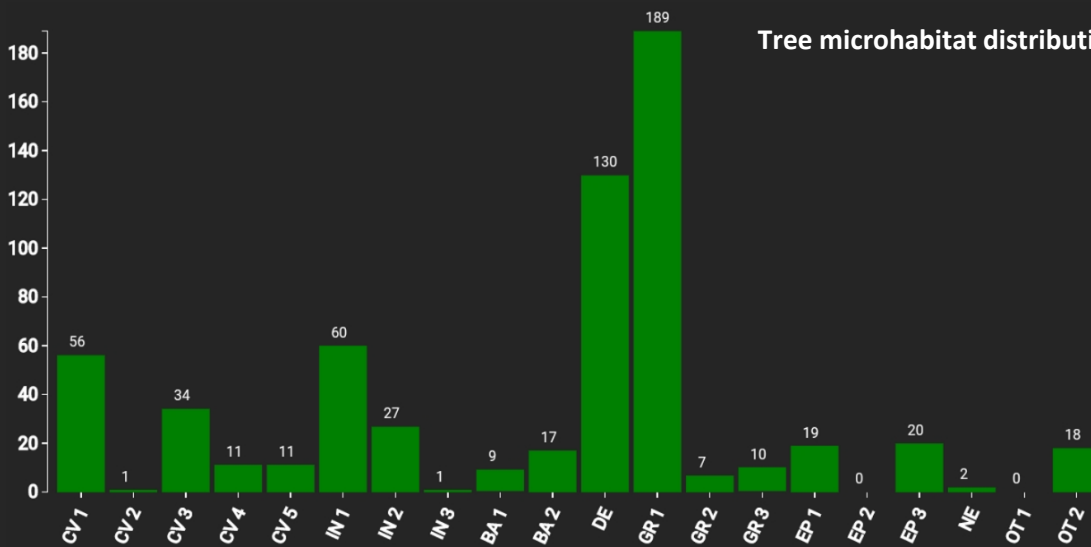

Technical information

DE

Name: **Haselberg**

Forest type: **Beech - Scots pine forest**

State / Region	Owner	Establishment	Size
Germany / Brandenburg	Albrecht von Sonntag	2024	1.0
Altitude [m.a.s.l.]	Mean annual precipitation [mm]	Mean annual temperature [°C]	Natural forest community
110	590	9.5	Asperulo Fagetum
Number of trees [N/ha]	Basal area [m ² /ha]	Volume [m ³ /ha]	Habitat value [points/ha]
312	34.1	477.1	5423

DBH distribution

Tree species distribution (% Volume)

Tree microhabitat distribution by code (Total: 622)

Marteloscope map (1.0 ha):

Contact:

Martin Guericke

Hochschule für Nachhaltige Entwicklung

Eberswalde