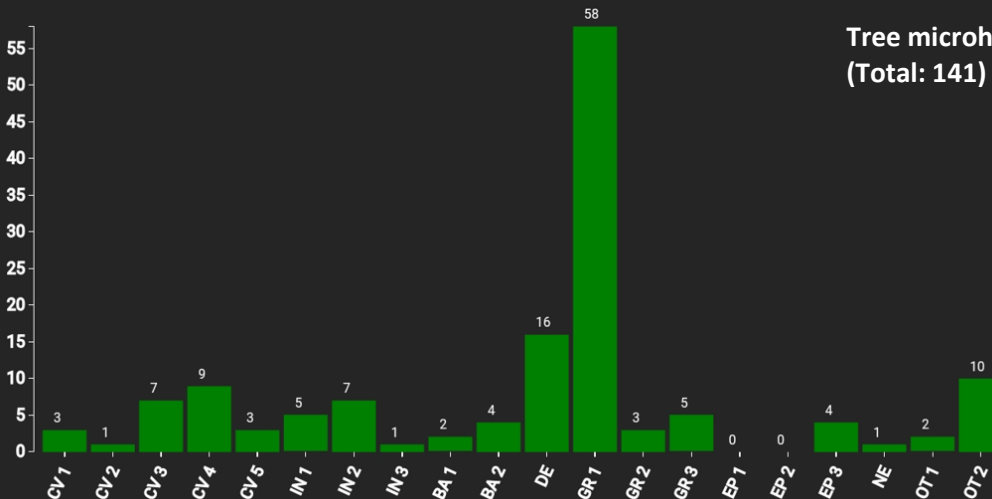

Technical information

DE

Name: **Hainich**

Forest type: **Beech plenter forest**

State / Region	Owner	Establishment	Size
Thuringia	Private (supported / administrated by Thuringia State Forest)	2024	1.0
Altitude [m.a.s.l.]	Mean annual precipitation [mm]	Mean annual temperature [°C]	Natural forest community
440	650	6.0	Hordelymo-Fagetum
Number of trees [N/ha]	Basal area [m ² /ha]	Volume [m ³ /ha]	Habitat value [points/ha]
350	24.0	326.2	1460

DBH distribution

Tree species distribution (% Volume)

Tree microhabitat distribution by code (Total: 141)

Marteloscope map (1.0 ha):

Contact:

Forstamt Hainich-Werratal

ThüringenForst AÖR

Bahnhofstraße 76