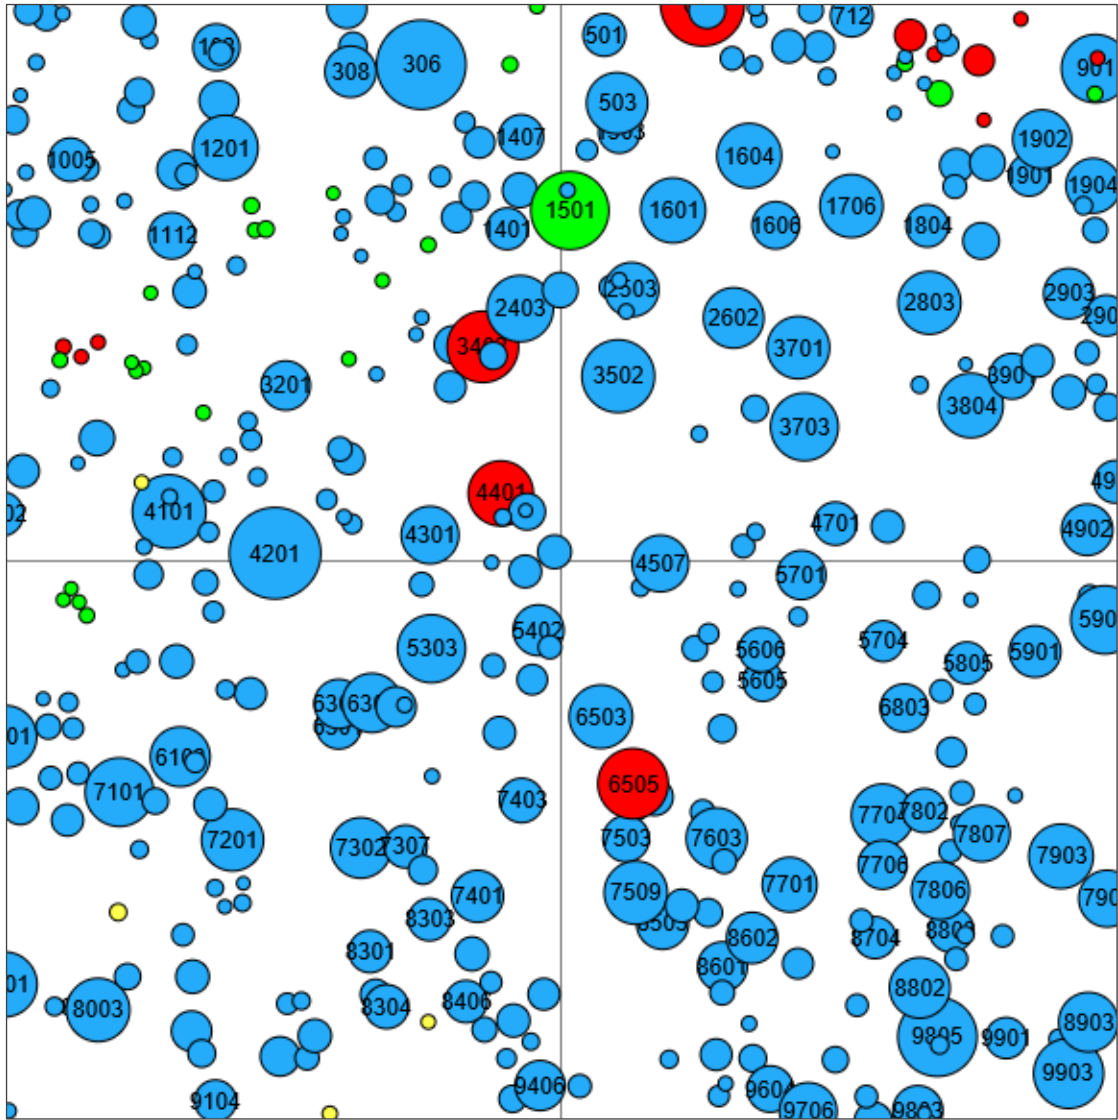

Technical information

DE

Name: **Hainich**

Forest type: **Beech plenter forest**

State / Region	Owner	Establishment	Size
Thuringia	Private (supported / administrated by Thuringia State Forest)	2024	1.0
Altitude [m.a.s.l.]	Mean annual precipitation [mm]	Mean annual temperature [°C]	Natural forest community
440	650	6.0	Hordelymo-Fagetum
Number of trees [N/ha]	Basal area [m ² /ha]	Volume [m ³ /ha]	Habitat value [points/ha]
350	24.0	326.2	1460

DBH distribution

Tree species distribution (% Volume)

Tree microhabitat distribution by code (Total: 141)

Marteloscope map (1.0 ha):

Contact:

Forstamt Hainich-Werratal

ThüringenForst AÖR

Bahnhofstraße 76