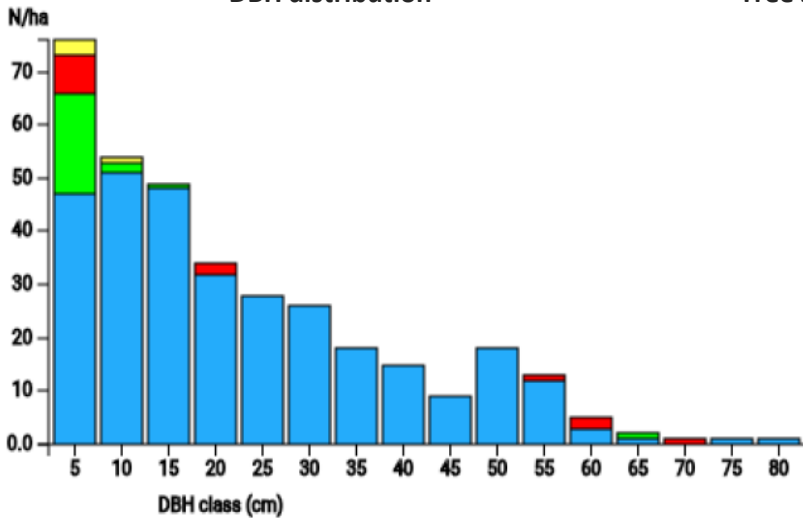

Technical information

DE

Name: **Hainich**

Forest type: **Beech plenter forest**

State / Region	Owner	Establishment	Size
Thuringia	Private (supported / administrated by Thuringia State Forest)	2024	1.0
Altitude [m.a.s.l.]	Mean annual precipitation [mm]	Mean annual temperature [°C]	Natural forest community
440	650	6.0	Hordelymo-Fagetum
Number of trees [N/ha]	Basal area [m ² /ha]	Volume [m ³ /ha]	Habitat value [points/ha]
350	24.0	326.2	1460

DBH distribution

Tree species distribution (% Volume)

Tree microhabitat distribution by code (Total: 141)

Marteloscope map (1.0 ha):

Contact:

Forstamt Hainich-Werratal

ThüringenForst AÖR

Bahnhofstraße 76