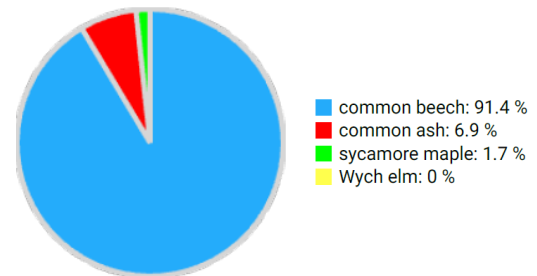

Technical information

DE

Name: **Hainich**

Forest type: **Beech plenter forest**

State / Region	Owner	Establishment	Size
Thuringia	Private (supported / administrated by Thuringia State Forest)	2024	1.0
Altitude [m.a.s.l.]	Mean annual precipitation [mm]	Mean annual temperature [°C]	Natural forest community
440	650	6.0	Hordelymo-Fagetum
Number of trees [N/ha]	Basal area [m ² /ha]	Volume [m ³ /ha]	Habitat value [points/ha]
350	24.0	326.2	1460

DBH distribution

Tree species distribution (% Volume)

Tree microhabitat distribution by code (Total: 141)

Marteloscope map (1.0 ha):

Contact:

Forstamt Hainich-Werratal

ThüringenForst AÖR

Bahnhofstraße 76