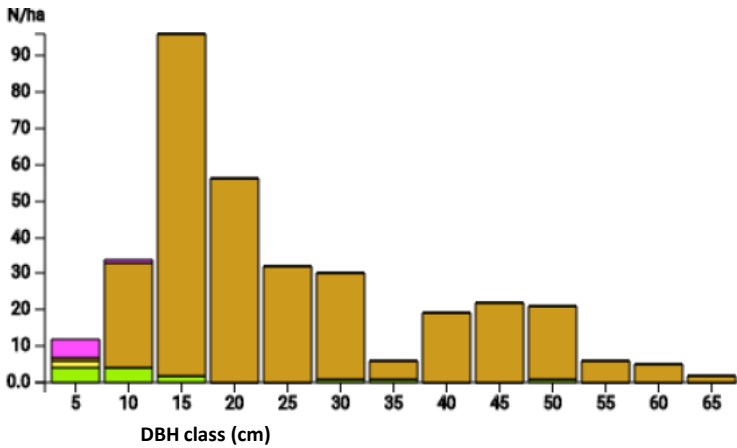

Technical information

DE

Name: **Gorinsee**

Forest type: **Structured pine forest**

State / Region	Owner	Establishment	Size
District Barnim / Brandenburg	State Forest Berlin	2018	1.0
Altitude [m.a.s.l.]	Mean annual precipitation [mm]	Mean annual temperature [°C]	Natural forest community
70	540	9.4	Luzulo-Fagetum
Number of trees [N/ha]	Basal area [m ² /ha]	Volume [m ³ /ha]	Habitat value [points/ha]
341	25.0	259.9	6840

DBH distribution

Tree species distribution (% Volume)

Tree microhabitat distribution by code (Total: 612)

Marteloscope map (1.0 ha):

Contact:

Ingmar Preuße
Revierförsterei Gorin
Pankgrafestraße 11 A
13125 Berlin
ingmar.preusse@senuvk.berlin.de