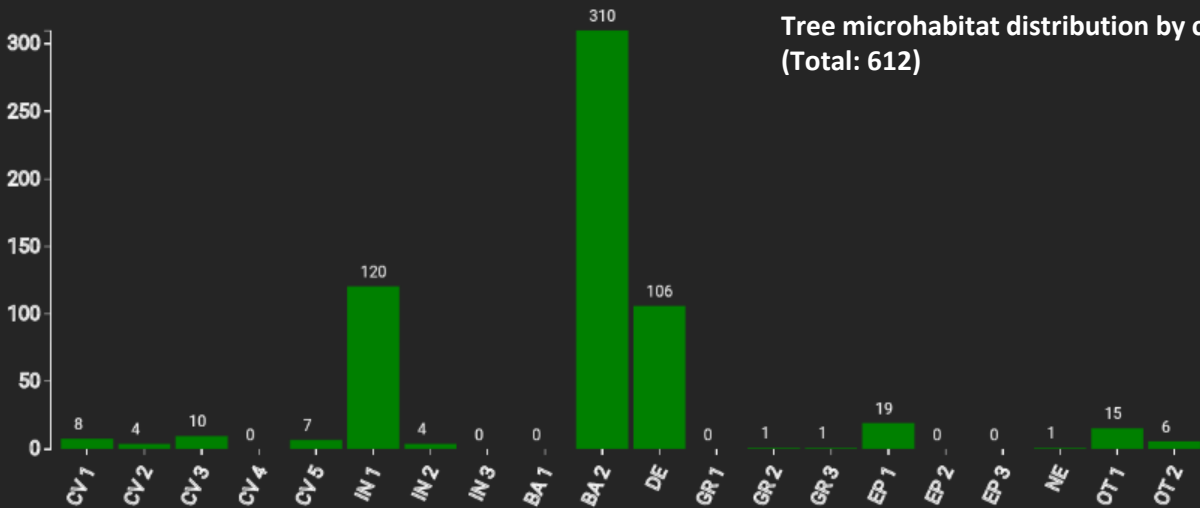

Technical information

DE

Name: **Gorinsee**

Forest type: **Structured pine forest**

State / Region	Owner	Establishment	Size
District Barnim / Brandenburg	State Forest Berlin	2018	1.0
Altitude [m.a.s.l.]	Mean annual precipitation [mm]	Mean annual temperature [°C]	Natural forest community
70	540	9.4	Luzulo-Fagetum
Number of trees [N/ha]	Basal area [m ² /ha]	Volume [m ³ /ha]	Habitat value [points/ha]
341	25.0	259.9	6840

DBH distribution

Tree species distribution (% Volume)

Tree microhabitat distribution by code (Total: 612)

Marteloscope map (1.0 ha):

Contact:

Ingmar Preuße
Revierförsterei Gorin
Pankgrafestraße 11 A
13125 Berlin
ingmar.preusse@senuvk.berlin.de