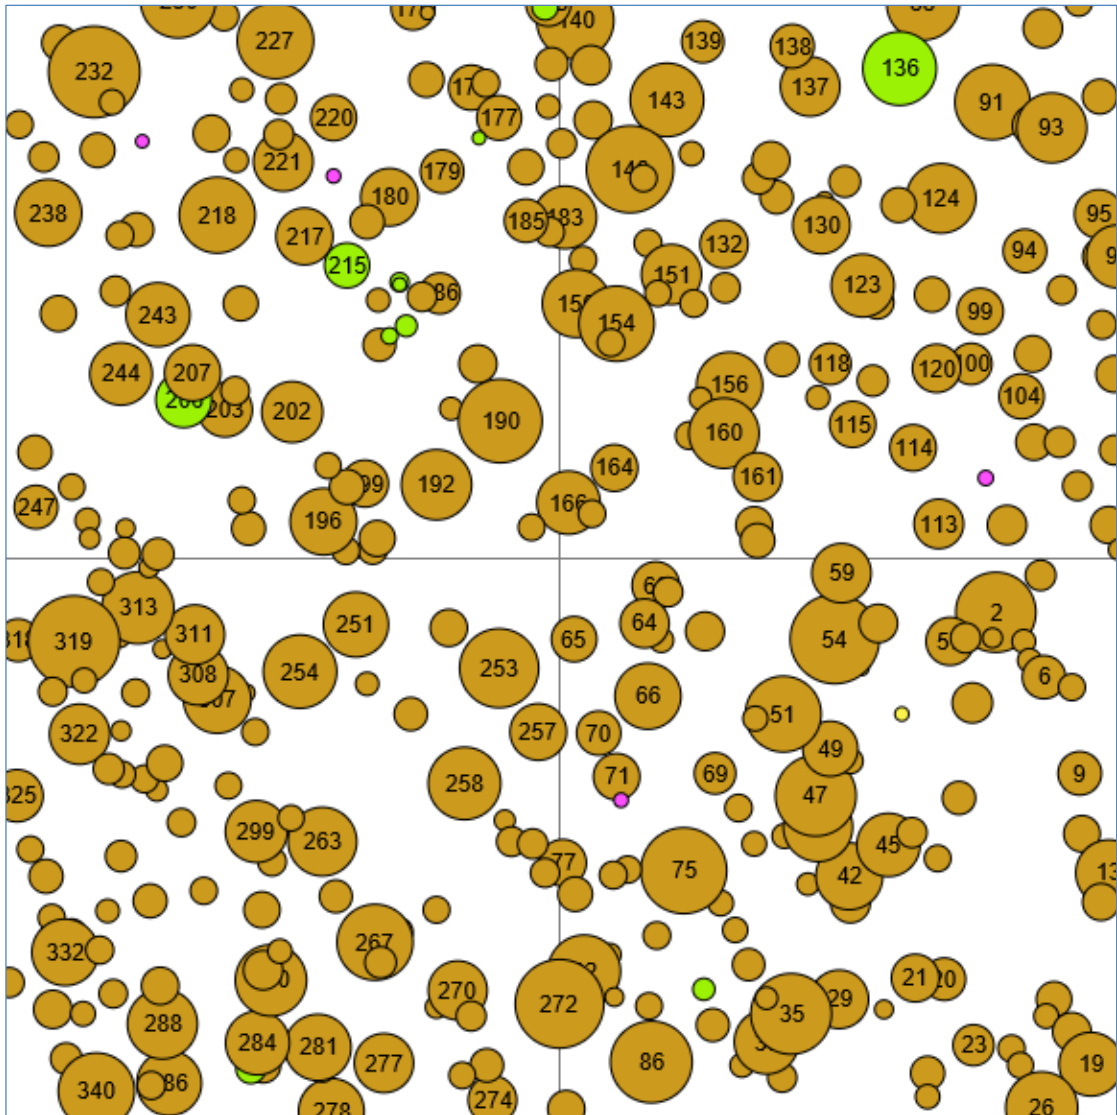

Technical information

DE

Name: **Gorinsee**

Forest type: **Structured pine forest**

State / Region	Owner	Establishment	Size
District Barnim / Brandenburg	State Forest Berlin	2018	1.0
Altitude [m.a.s.l.]	Mean annual precipitation [mm]	Mean annual temperature [°C]	Natural forest community
70	540	9.4	Luzulo-Fagetum
Number of trees [N/ha]	Basal area [m ² /ha]	Volume [m ³ /ha]	Habitat value [points/ha]
341	25.0	259.9	6840

DBH distribution

Tree species distribution (% Volume)

Tree microhabitat distribution by code (Total: 612)

Marteloscope map (1.0 ha):

Contact:

Ingmar Preuße
Revierförsterei Gorin
Pankgrafestraße 11 A
13125 Berlin
ingmar.preusse@senuvk.berlin.de