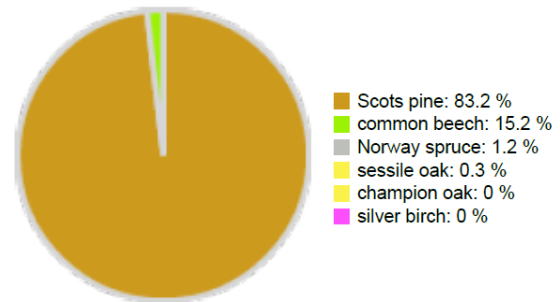

Technical information

DE

Name: **Gorinsee**

Forest type: **Structured pine forest**

State / Region	Owner	Establishment	Size
District Barnim / Brandenburg	State Forest Berlin	2018	1.0
Altitude [m.a.s.l.]	Mean annual precipitation [mm]	Mean annual temperature [°C]	Natural forest community
70	540	9.4	Luzulo-Fagetum
Number of trees [N/ha]	Basal area [m ² /ha]	Volume [m ³ /ha]	Habitat value [points/ha]
341	25.0	259.9	6840

DBH distribution

Tree species distribution (% Volume)

Tree microhabitat distribution by code (Total: 612)

Marteloscope map (1.0 ha):

Contact:

Ingmar Preuße
Revierförsterei Gorin
Pankgrafestraße 11 A
13125 Berlin
ingmar.preusse@senuvk.berlin.de