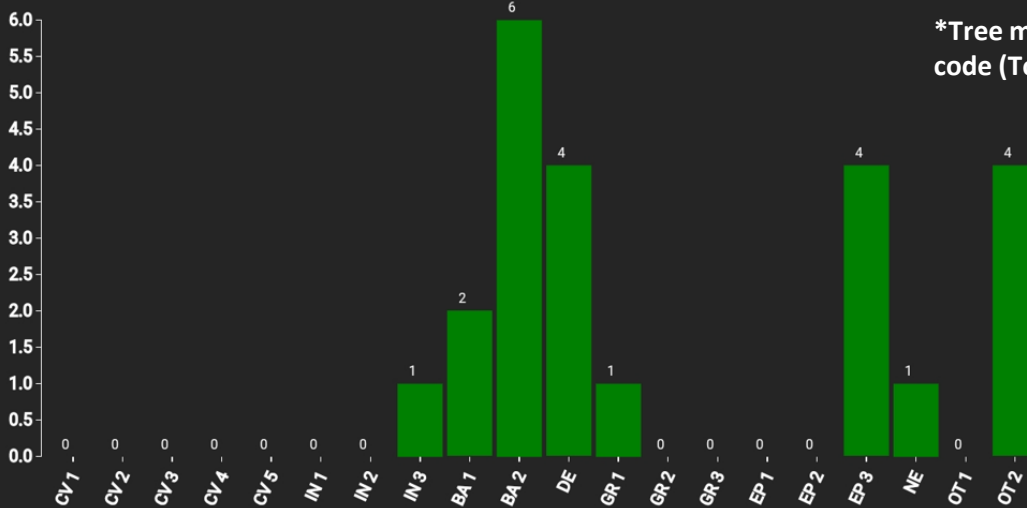

Technical information

DE

Name: **Goldberg**

Forest type: **Spruce-beech forest with oaks
(mixed tree species)**

State / Region	Owner	Establishment	Size
Germany / Bavaria	Bayerische Staatsforsten	2024	0.36 ha (*)
Altitude [m.a.s.l.]	Mean annual precipitation [mm]	Mean annual temperature [°C]	Natural forest community
400-500	730	7.8- 8.0	Galio Fagetum
Number of trees [N/ha]	Basal area [m ² /ha]	Volume [m ³ /ha]	Habitat value [points/ha]
1367 (*492)	55.0 (*19.8)	542.2 (*195.2)	792 (*285)

*DBH distribution

*Tree species distribution (% Volume)

*Tree microhabitat distribution by code (Total: 23)

Marteloscope map (0.36 ha):

Contact:

Kai Sühlfleisch, Thomas Fottner

Bayerische Waldbauernschule

Landesanstalt für Wald und