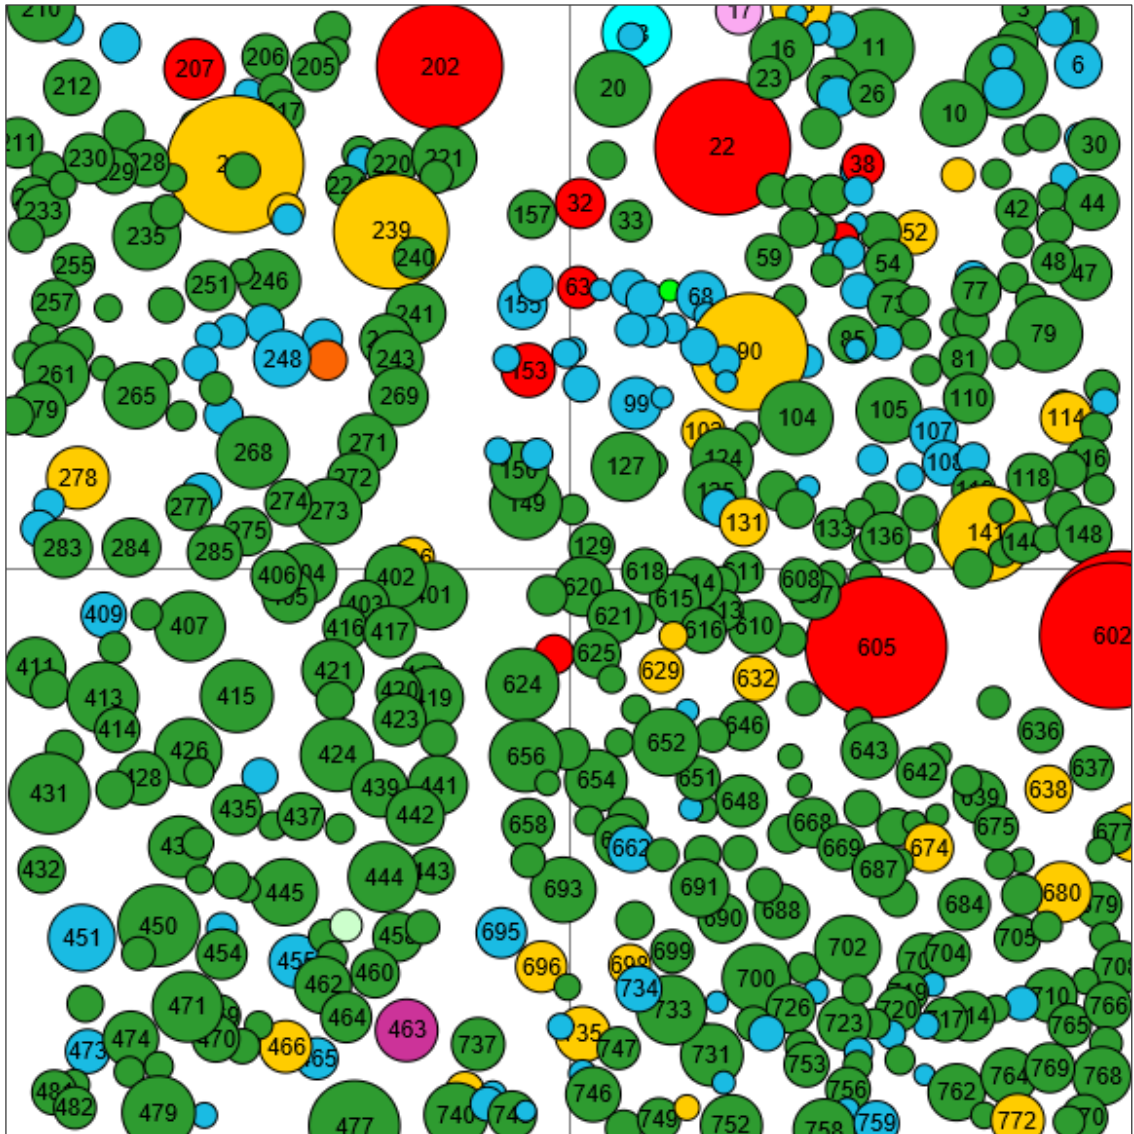

Technical information

DE

Name: **Goldberg**

Forest type: **Spruce-beech forest with oaks
(mixed tree species)**

State / Region	Owner	Establishment	Size
Germany / Bavaria	Bayerische Staatsforsten	2024	0.36 ha (*)
Altitude [m.a.s.l.]	Mean annual precipitation [mm]	Mean annual temperature [°C]	Natural forest community
400-500	730	7.8- 8.0	Galio Fagetum
Number of trees [N/ha]	Basal area [m ² /ha]	Volume [m ³ /ha]	Habitat value [points/ha]
1367 (*492)	55.0 (*19.8)	542.2 (*195.2)	792 (*285)

*DBH distribution

*Tree species distribution (% Volume)

*Tree microhabitat distribution by code (Total: 23)

Marteloscope map (0.36 ha):

Contact:

Kai Sühlfleisch, Thomas Fottner

Bayerische Waldbauernschule

Landesanstalt für Wald und