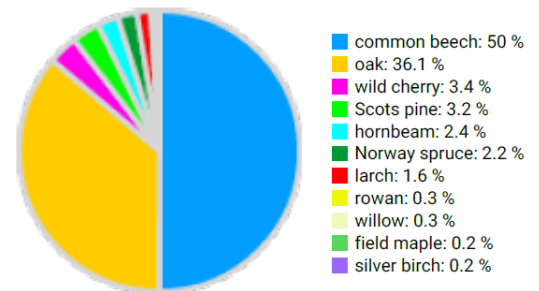

Technical information

DE

Name: **Gammersfeld**

Forest type: **Beech-oak admixed with Norway spruce, larch, field maple and cherry**

State / Region	Owner	Establishment	Size
Bavaria / County Eichstätt	Community Wellheim	2021	0.5 (*Values for 0.5 ha)
Altitude [m.a.s.l.]	Mean annual precipitation [mm]	Mean annual temperature [°C]	Natural forest community
520	750-800	7.8	Luzulo-Fagetum
Number of trees [N/ha]	Basal area [m²/ha]	Volume [m³/ha]	Habitat value [points/ha]
1564 (*782)	35.6 (*17.8)	354.6 (*177.3)	1240 (*620)