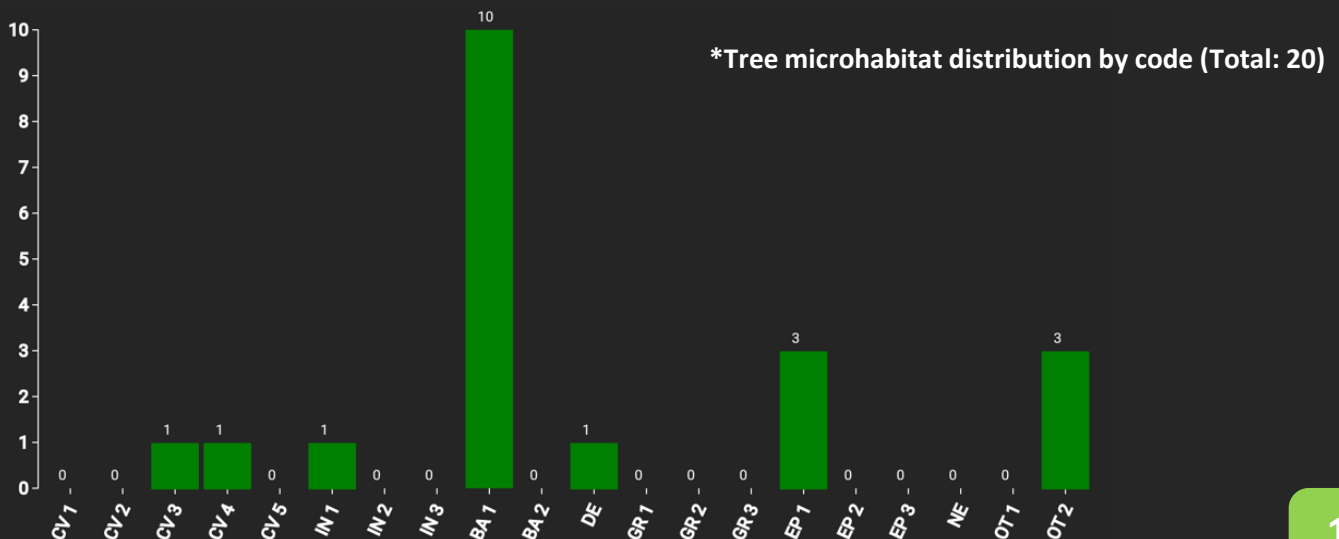

# Technical information

DE

Name: **Gammersfeld**

Forest type: **Beech-oak admixed with Norway spruce, larch, field maple and cherry**

State / Region	Owner	Establishment	Size
Bavaria / County Eichstätt	Community Wellheim	2021	0.5 (*Values for 0.5 ha)
Altitude [m.a.s.l.]	Mean annual precipitation [mm]	Mean annual temperature [°C]	Natural forest community
520	750-800	7.8	Luzulo-Fagetum
Number of trees [N/ha]	Basal area [m <sup>2</sup> /ha]	Volume [m <sup>3</sup> /ha]	Habitat value [points/ha]
1404 (*702)	30.4 (*15.2)	299.6 (*149.8)	1088 (*544)

## Marteloscope map (0.5 ha):