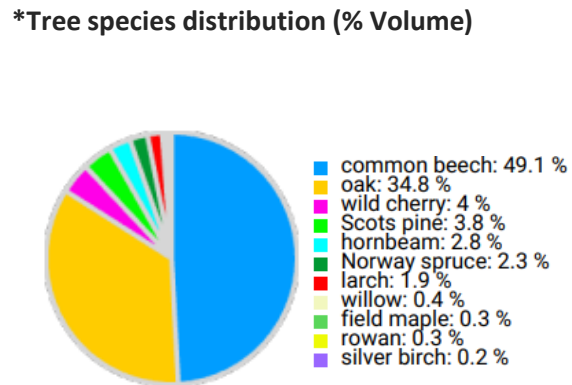

# Technical information

DE

Name: **Gammersfeld**

Forest type: **Beech-oak admixed with Norway spruce, larch, field maple and cherry**

State / Region	Owner	Establishment	Size
Bavaria / County Eichstätt	Community Wellheim	2021	0.5 (*Values for 0.5 ha)
Altitude [m.a.s.l.]	Mean annual precipitation [mm]	Mean annual temperature [°C]	Natural forest community
520	750-800	7.8	Luzulo-Fagetum
Number of trees [N/ha]	Basal area [m <sup>2</sup> /ha]	Volume [m <sup>3</sup> /ha]	Habitat value [points/ha]
1404 (*702)	30.4 (*15.2)	299.6 (*149.8)	1088 (*544)