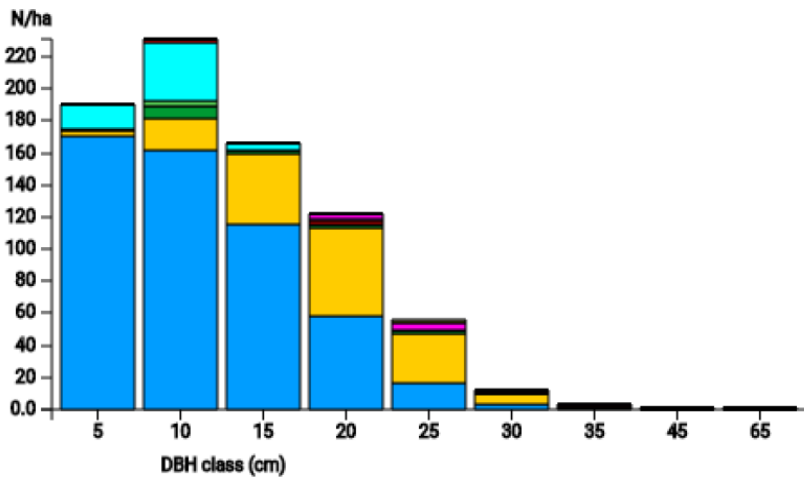

Technical information

DE

Name: **Gammersfeld**

Forest type: **Beech-oak admixed with Norway spruce, larch, field maple and cherry**

State / Region	Owner	Establishment	Size
Bavaria / County Eichstätt	Community Wellheim	2021	0.5 (*Values for 0.5 ha)
Altitude [m.a.s.l.]	Mean annual precipitation [mm]	Mean annual temperature [°C]	Natural forest community
520	750-800	7.8	Luzulo-Fagetum
Number of trees [N/ha]	Basal area [m²/ha]	Volume [m³/ha]	Habitat value [points/ha]
1564 (*782)	35.6 (*17.8)	354.6 (*177.3)	1240 (*620)

*DBH distribution

*Tree species distribution (% Volume)