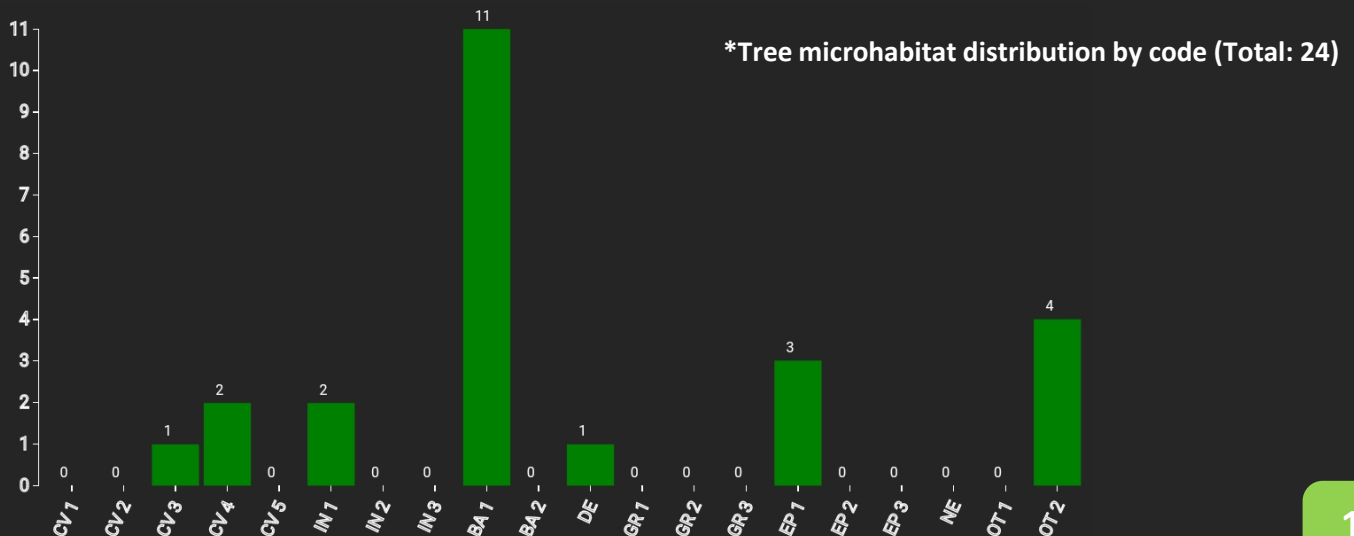

Technical information

DE

Name: **Gammersfeld**

Forest type: **Beech-oak admixed with Norway spruce, larch, field maple and cherry**

State / Region	Owner	Establishment	Size
Bavaria / County Eichstätt	Community Wellheim	2021	0.5 (*Values for 0.5 ha)
Altitude [m.a.s.l.]	Mean annual precipitation [mm]	Mean annual temperature [°C]	Natural forest community
520	750-800	7.8	Luzulo-Fagetum
Number of trees [N/ha]	Basal area [m ² /ha]	Volume [m ³ /ha]	Habitat value [points/ha]
1564 (*782)	35.6 (*17.8)	354.6 (*177.3)	1240 (*620)

*DBH distribution

*Tree species distribution (% Volume)

Marteloscope map (0.5 ha):

Contact:

Jochen Kerler

Amt für Ernährung Landwirtschaft und
Forsten Ingolstadt-Pfaffenhofen

Forstrevier Mörnshiem

Frühlingsstraße 11, 91804 Mörnshiem