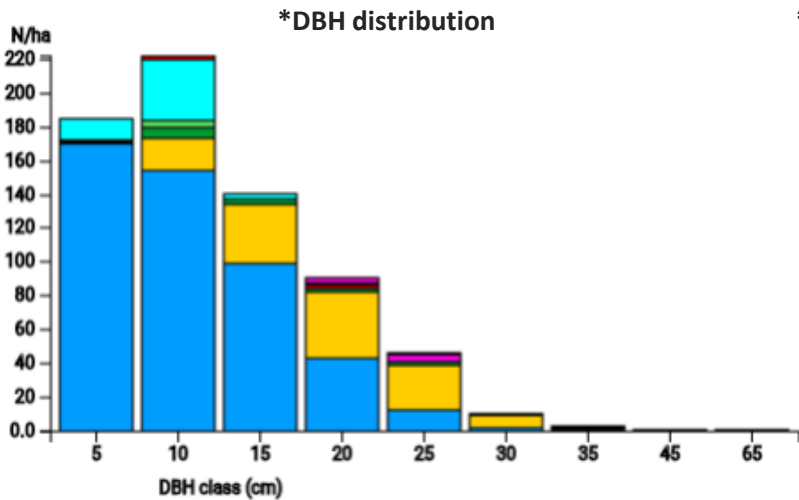

# Technical information

DE

Name: **Gammersfeld**

Forest type: **Beech-oak admixed with Norway spruce, larch, field maple and cherry**

State / Region	Owner	Establishment	Size
Bavaria / County Eichstätt	Community Wellheim	2021	0.5 (*Values for 0.5 ha)
Altitude [m.a.s.l.]	Mean annual precipitation [mm]	Mean annual temperature [°C]	Natural forest community
520	750-800	7.8	Luzulo-Fagetum
Number of trees [N/ha]	Basal area [m <sup>2</sup> /ha]	Volume [m <sup>3</sup> /ha]	Habitat value [points/ha]
1404 (*702)	30.4 (*15.2)	299.6 (*149.8)	1088 (*544)