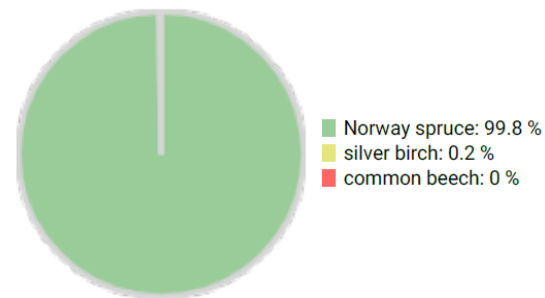

# Technical information

DE

Name: **Frühbusser Straße** Forest type: **Norway spruce with Norway spruce regeneration**

State / Region	Owner	Establishment	Size
Saxony / Erzgebirge	Sachsenforst	2023	0.5 ha (*)
Altitude [m.a.s.l.]	Mean annual precipitation [mm]	Mean annual temperature [°C]	Natural forest community
870	1150	5.6	Mixed mountain forest
Number of trees [N/ha]	Basal area [m <sup>2</sup> /ha]	Volume [m <sup>3</sup> /ha]	Habitat value [points/ha]
606 (*303)	35.8 (*17.9)	463.4 (*231.7)	1556 (*778)

\*DBH distribution

\*Tree species distribution (% Volume)

\*Tree microhabitat distribution by code (Total: 42)