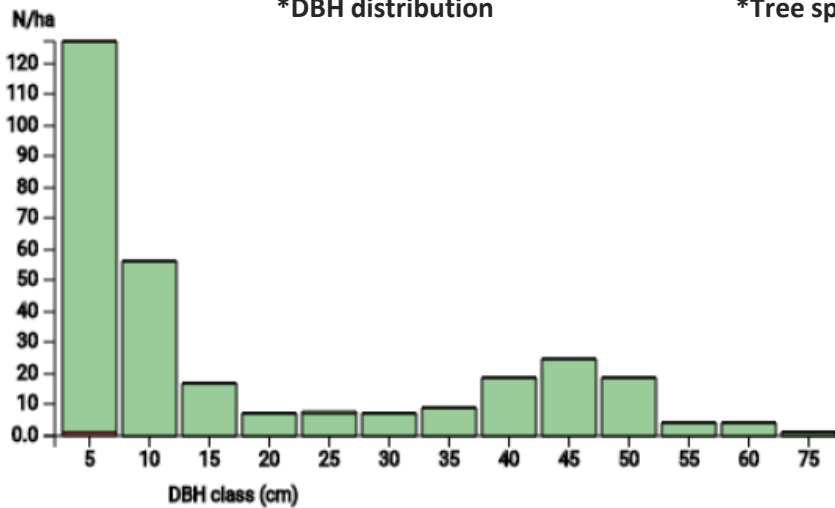

# Technical information

DE

Name: **Frühbusser Straße** Forest type: **Norway spruce with Norway spruce regeneration**

State / Region	Owner	Establishment	Size
Saxony / Erzgebirge	Sachsenforst	2023	0.5 ha (*)
Altitude [m.a.s.l.]	Mean annual precipitation [mm]	Mean annual temperature [°C]	Natural forest community
870	1150	5.6	Mixed mountain forest
Number of trees [N/ha]	Basal area [m <sup>2</sup> /ha]	Volume [m <sup>3</sup> /ha]	Habitat value [points/ha]
606 (*303)	35.8 (*17.9)	463.4 (*231.7)	1556 (*778)

\*DBH distribution

\*Tree species distribution (% Volume)

\*Tree microhabitat distribution by code (Total: 42)