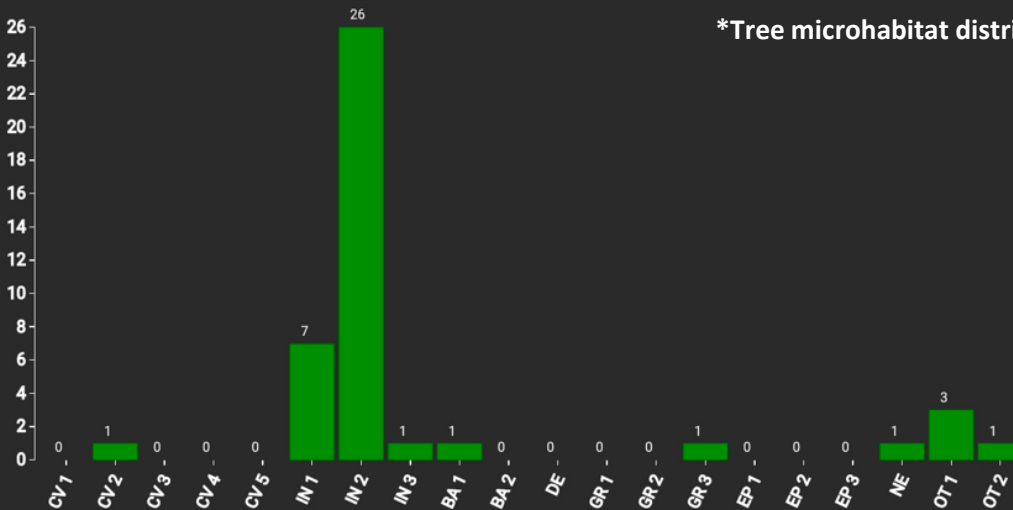

# Technical information

DE

Name: **Frühbusser Straße** Forest type: **Norway spruce with Norway spruce regeneration**

State / Region	Owner	Establishment	Size
Saxony / Erzgebirge	Sachsenforst	2023	0.5 ha (*)
Altitude [m.a.s.l.]	Mean annual precipitation [mm]	Mean annual temperature [°C]	Natural forest community
870	1150	5.6	Mixed mountain forest
Number of trees [N/ha]	Basal area [m <sup>2</sup> /ha]	Volume [m <sup>3</sup> /ha]	Habitat value [points/ha]
606 (*303)	35.8 (*17.9)	463.4 (*231.7)	1556 (*778)

\*DBH distribution

\*Tree species distribution (% Volume)

\*Tree microhabitat distribution by code (Total: 42)

## Marteloscope map (0.5 ha):