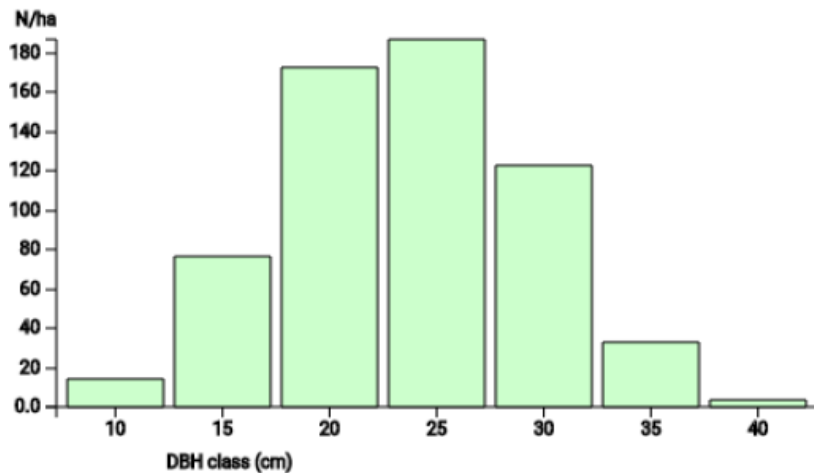

Technical information

DE

Name: **Fristow**

Forest type: **Scots pine stand with oak, beech, birch and larch regeneration**

State / Region	Owner	Establishment	Size
Germany / North-Brandenburg	State Forest Brandenburg	2023	1 ha
Altitude [m.a.s.l.]	Mean annual precipitation [mm]	Mean annual temperature [°C]	Natural forest community
32	685	9.9	Luzulo-Fagetum
Number of trees [N/ha]	Basal area [m ² /ha]	Volume [m ³ /ha]	Habitat value [points/ha]
611	33.0	292.6	336

DBH distribution

Tree species distribution (% Volume)

Tree microhabitat distribution by code (Total: 66)

Marteloscope map (1.0 ha):

Contact:

Jörg Herpel

Landesbetrieb Forst Brandenburg

Friedrich-Engels-Straße 33A