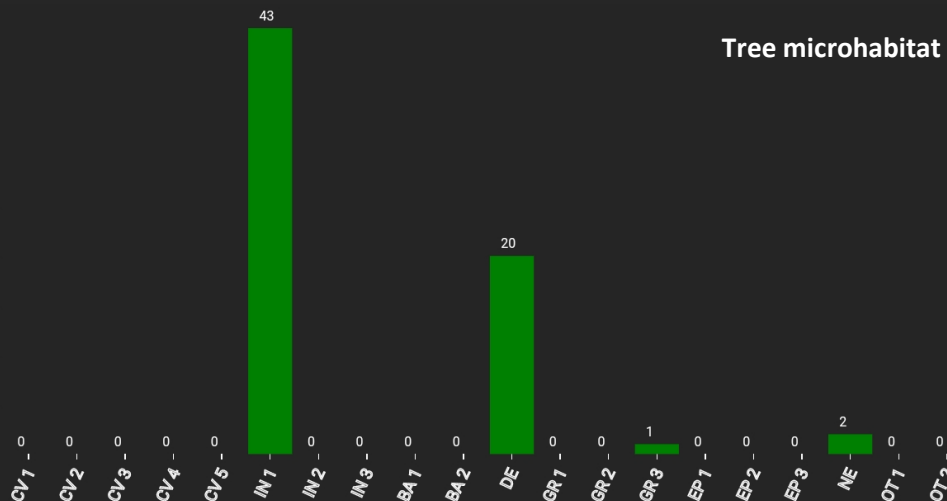

Technical information

DE

Name: **Fristow**

Forest type: **Scots pine stand with oak, beech, birch and larch regeneration**

State / Region	Owner	Establishment	Size
Germany / North-Brandenburg	State Forest Brandenburg	2023	1 ha
Altitude [m.a.s.l.]	Mean annual precipitation [mm]	Mean annual temperature [°C]	Natural forest community
32	685	9.9	Luzulo-Fagetum
Number of trees [N/ha]	Basal area [m ² /ha]	Volume [m ³ /ha]	Habitat value [points/ha]
611	33.0	292.6	336

DBH distribution

Tree species distribution (% Volume)

Tree microhabitat distribution by code (Total: 66)

Marteloscope map (1.0 ha):

Contact:

Jörg Herpel

Landesbetrieb Forst Brandenburg

Friedrich-Engels-Straße 33A