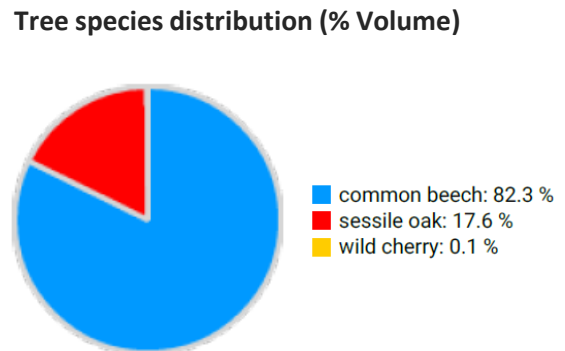

Technical information

DE

Name: **Eppelborn**

Forest type: **Beech-oak**

State/ Region	Owner	Establishment	Size
Saarland / Saarkohlewald	Saarland State Forest	2019	1.0
Altitude [m.a.s.l.]	Mean annual precipitation [mm]	Mean annual temperature [°C]	Natural forest community
340	850	8.5	Other mesophilic beech forest
Number of trees [N/ha]	Basal area [m ² /ha]	Volume [m ³ /ha]	Habitat value [points/ha]
194	23.2	382.8	719