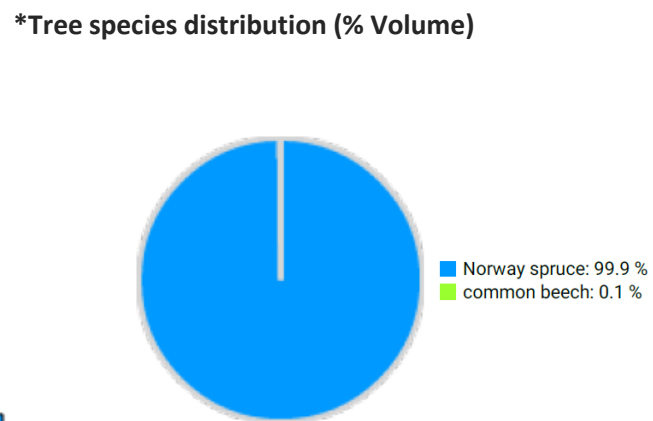

Technical information

DE

Name: **Eibenstock – initial situation**

Forest type: **Norway spruce with young planted silver fir**

State / Region	Owner	Establishment	Size
Saxony / Erzgebirge	State Forest (Sachsenforst)	2021	0.96 ha (*values for 0.96 ha)
Altitude [m.a.s.l.]	Mean annual precipitation [mm]	Mean annual temperature [°C]	Natural forest community
735	1045 (since 2011)	8.3 (since 2011)	Blueberry-(white fir)-(spruce)-beech forest
Number of trees [N/ha]	Basal area [m ² /ha]	Volume [m ³ /ha]	Habitat value [points/ha]
358 (*344)	37.3 (*35.8)	483.3 (*464.0)	3556 (*3414)