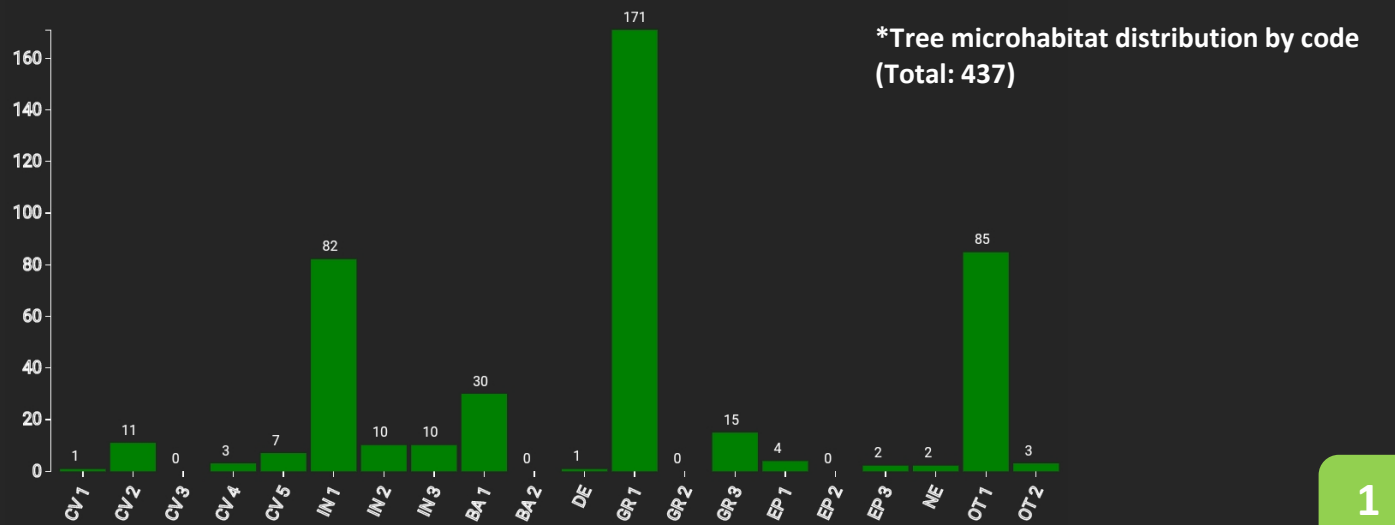

Technical information

DE

Name: **Eibenstock – initial situation**

Forest type: **Norway spruce with young planted silver fir**

State / Region	Owner	Establishment	Size
Saxony / Erzgebirge	State Forest (Sachsenforst)	2021	0.96 ha (*values for 0.96 ha)
Altitude [m.a.s.l.]	Mean annual precipitation [mm]	Mean annual temperature [°C]	Natural forest community
735	1045 (since 2011)	8.3 (since 2011)	Blueberry-(white fir)-(spruce)-beech forest
Number of trees [N/ha]	Basal area [m ² /ha]	Volume [m ³ /ha]	Habitat value [points/ha]
358 (*344)	37.3 (*35.8)	483.3 (*464.0)	3556 (*3414)

Eibenstock - initial situation

Marteloscope map (0.96 ha):

Contact:

Andreas Pommer

Staatsbetrieb Sachsenforst

Forstbezirk Eibenstock

Schneeberger Str. 3

08309 Eibenstock