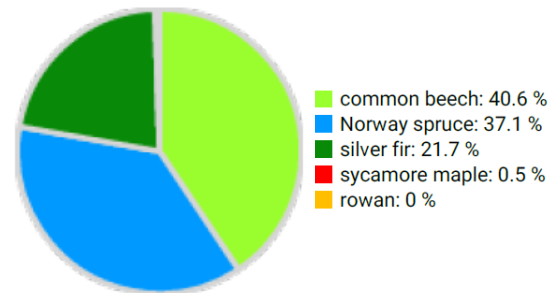

Technical information

DE

Name: **Eibenstock - mixed mountain forest** Forest type: **Norway spruce-silver fir-beech plenter forest**

State / Region	Owner	Establishment	Size
Saxony / Erzgebirge	State Forest (Sachsenforst)	2021	0.69 ha (*values for 0.69 ha)
Altitude [m.a.s.l.]	Mean annual precipitation [mm]	Mean annual temperature [°C]	Natural forest community
740	1045 (since 2011)	8.3 (since 2011)	Fern-(white fir)-(spruce)-beech forest
Number of trees [N/ha]	Basal area [m²/ha]	Volume [m³/ha]	Habitat value [points/ha]
449 (*309)	39.5 (*27.2)	592.2 (*407.8)	5293 (*3645)