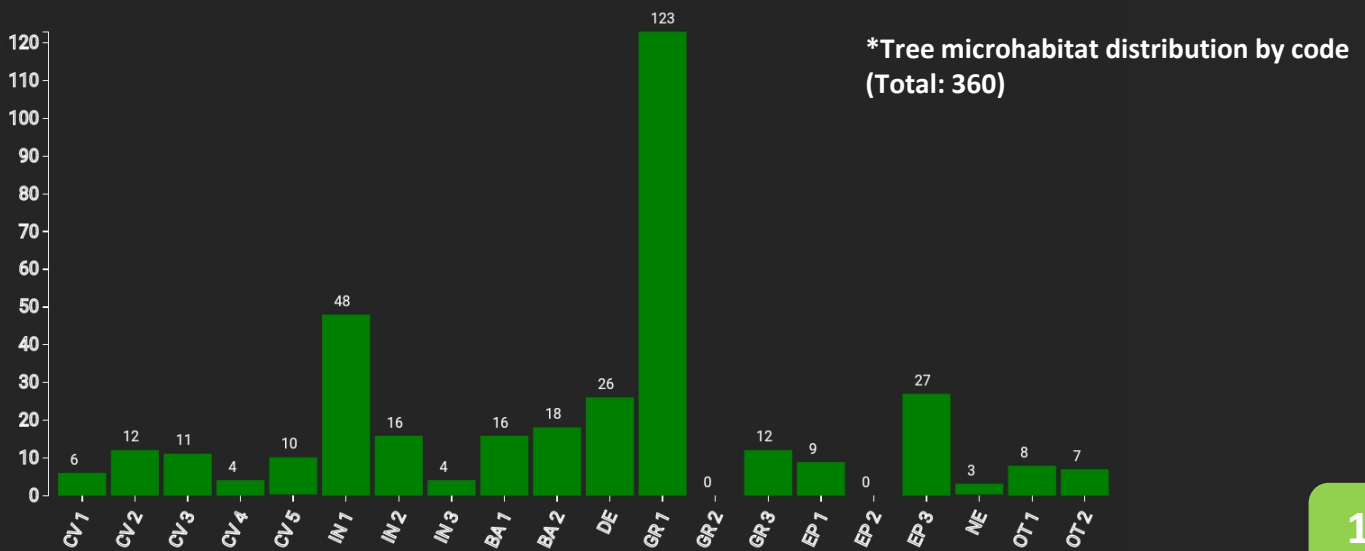

Technical information

DE

Name: **Eibenstock - mixed mountain forest** Forest type: **Norway spruce-silver fir-beech plenter forest**

State / Region	Owner	Establishment	Size
Saxony / Erzgebirge	State Forest (Sachsenforst)	2021	0.69 ha (*values for 0.69 ha)
Altitude [m.a.s.l.]	Mean annual precipitation [mm]	Mean annual temperature [°C]	Natural forest community
740	1045 (since 2011)	8.3 (since 2011)	Fern-(white fir)-(spruce)-beech forest
Number of trees [N/ha]	Basal area [m ² /ha]	Volume [m ³ /ha]	Habitat value [points/ha]
449 (*309)	39.5 (*27.2)	592.2 (*407.8)	5293 (*3645)

***Tree species distribution (% Volume)**

Eibenstock - mixed mountain forest

Marteloscope map (0.69 ha):

Contact:

Andreas Pommer
Staatsbetrieb Sachsenforst
Forstbezirk Eibenstock
Schneeberger Str. 3
08309 Eibenstock
Andreas.Pommer@smekul.sachsen.de