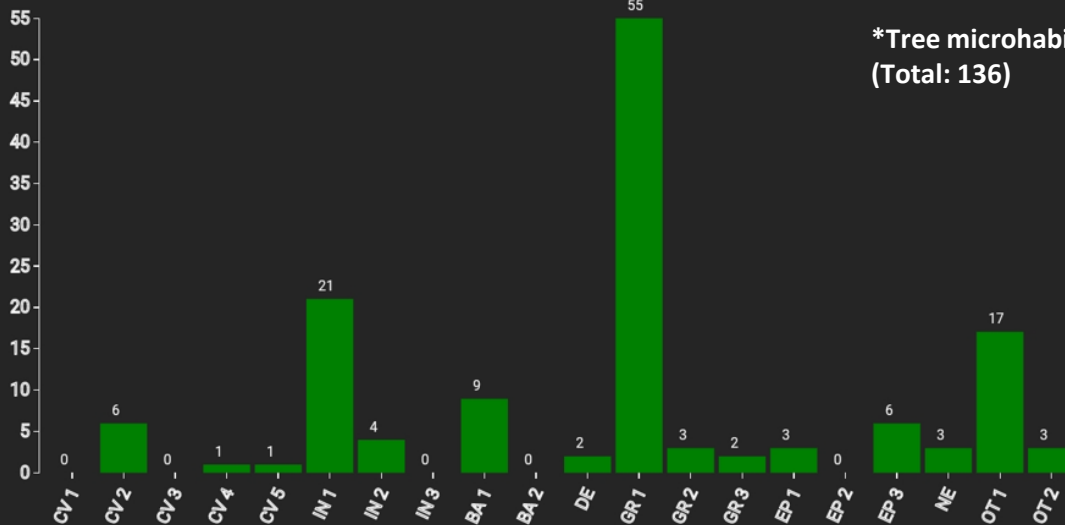

Technical information

DE

Name: **Eibenstock - conversion**

Forest type: **Norway spruce with small patches of silver fir – beech understory**

State / Region	Owner	Establishment	Size
Saxony / Erzgebirge	State Forest (Sachsenforst)	2021	0.57 ha (*values for 0.57 ha)
Altitude [m.a.s.l.]	Mean annual precipitation [mm]	Mean annual temperature [°C]	Natural forest community
735	1045 (since 2011)	8.3 (since 2011)	Fern-(white fir)-(spruce)-beech forest
Number of trees [N/ha]	Basal area [m ² /ha]	Volume [m ³ /ha]	Habitat value [points/ha]
467 (*266)	36.9 (*21.1)	520.5 (*296.7)	2114 (*1205)

***Tree species distribution (% Volume)**

Marteloscope map (0.57 ha):

Contact:

Andreas Pommer

Staatsbetrieb Sachsenforst

Forstbezirk Eibenstock

Schneeberger Str. 3

08309 Eibenstock