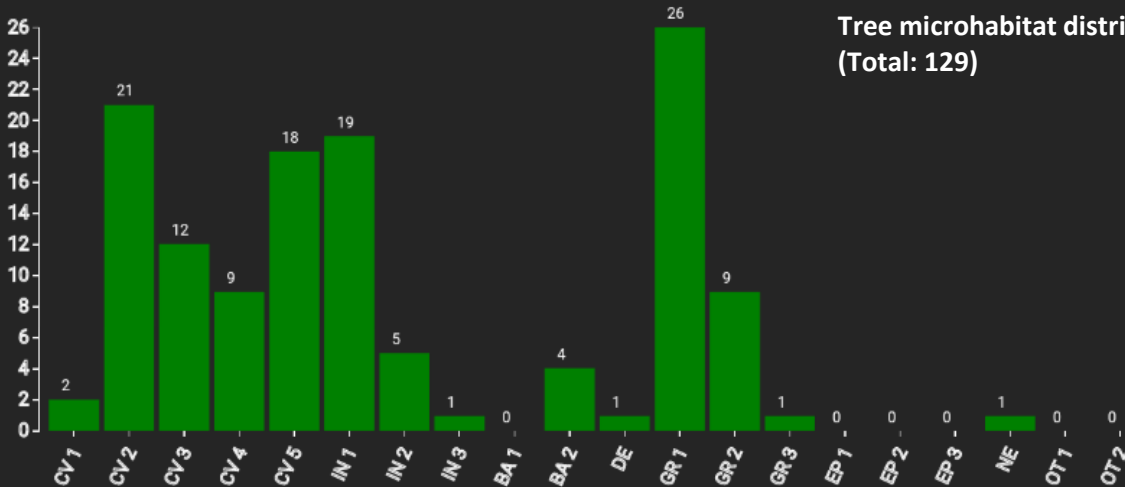

# Technical information

DE

Name: **Ebergötzen**

Forest type: **Spruce**

State/ Region	Owner	Establishment	Size
Niedersachsen	State Forest of Niedersachsen / Foret District Ebergötzen	2017	1.0
Altitude [m.a.s.l.]	Mean annual precipitation [mm]	Mean annual temperature [°C]	Natural forest community
251-300	approx. 700	approx. 8.0	Luzulo Fagetum
Number of trees [N/ha]	Basal area [m <sup>2</sup> /ha]	Volume [m <sup>3</sup> /ha]	Habitat value [points/ha]
251	24.5	400.8	1401

DBH distribution

Tree species distribution (% Volume)

Tree microhabitat distribution by code (Total: 129)

## Marteloscope map (1.0 ha):