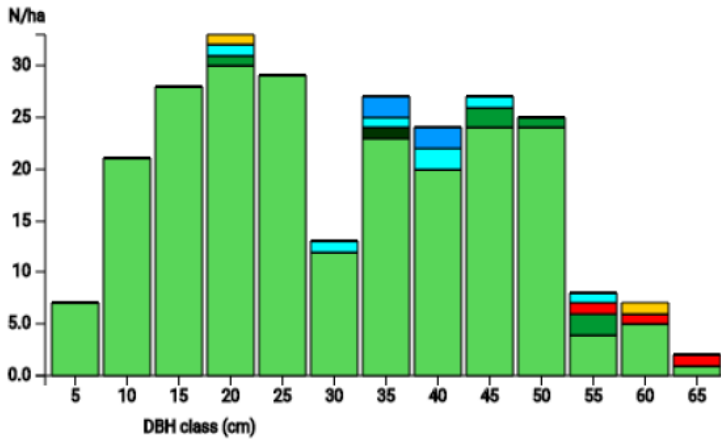

# Technical information

DE

Name: **Ebergötzen**

Forest type: **Spruce**

State/ Region	Owner	Establishment	Size
Niedersachsen	State Forest of Niedersachsen / Foret District Ebergötzen	2017	1.0
Altitude [m.a.s.l.]	Mean annual precipitation [mm]	Mean annual temperature [°C]	Natural forest community
251-300	approx. 700	approx. 8.0	Luzulo Fagetum
Number of trees [N/ha]	Basal area [m <sup>2</sup> /ha]	Volume [m <sup>3</sup> /ha]	Habitat value [points/ha]
251	24.5	400.8	1401

DBH distribution

Tree species distribution (% Volume)

Tree microhabitat distribution by code (Total: 129)