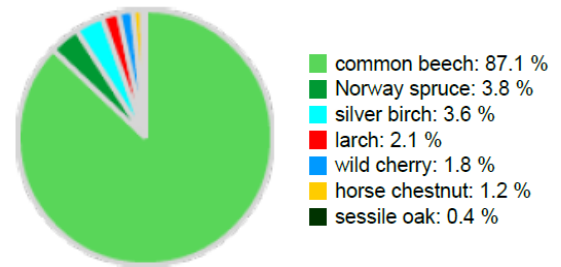

# Technical information

DE

Name: **Ebergötzen**

Forest type: **Spruce**

State/ Region	Owner	Establishment	Size
Niedersachsen	State Forest of Niedersachsen / Foret District Ebergötzen	2017	1.0
Altitude [m.a.s.l.]	Mean annual precipitation [mm]	Mean annual temperature [°C]	Natural forest community
251-300	approx. 700	approx. 8.0	Luzulo Fagetum
Number of trees [N/ha]	Basal area [m <sup>2</sup> /ha]	Volume [m <sup>3</sup> /ha]	Habitat value [points/ha]
251	24.5	400.8	1401

DBH distribution

Tree species distribution (% Volume)

Tree microhabitat distribution by code (Total: 129)