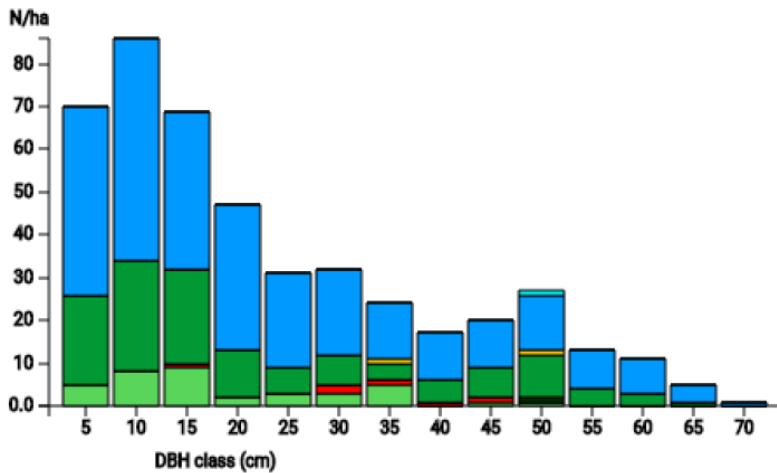

Technical information

DE

Name: **Dicker Busch** Forest type: **Fir-spruce-beech plenter forest ad-mixed with pine and broadleaves**

State/ Region	Owner	Establishment	Size
Baden-Württemberg/ Schwäbisch-Fränkischer Wald	Private	2020	approx. 1 ha
Altitude [m.a.s.l.]	Mean annual precipitation [mm]	Mean annual temperature [°C]	Natural forest community
465	1043	7.7	Luzulo-Abieti-Fagetum
Number of trees [N/ha]	Basal area [m ² /ha]	Volume [m ³ /ha]	Habitat value [points/ha]
453	31.9	403.1	106

DBH distribution

Tree species distribution (% Volume)

Marteloscope map (approx. 1.0 ha):

Contact:

Andreas Schuck

European Forest Institute
Platz der Vereinten Nationen 7
53113 Bonn
andreas.schuck@efi.int