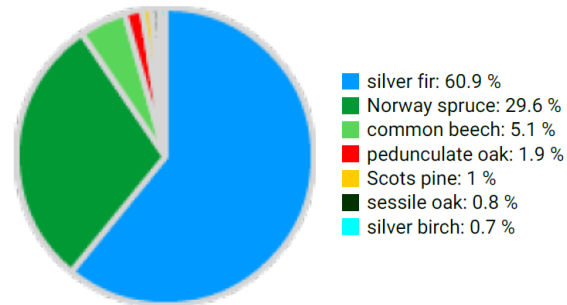

Technical information

DE

Name: **Dicker Busch** Forest type: **Fir-spruce-beech plenter forest ad-mixed with pine and broadleaves**

State/ Region	Owner	Establishment	Size
Baden-Württemberg/ Schwäbisch-Fränkischer Wald	Private	2020	approx. 1 ha
Altitude [m.a.s.l.]	Mean annual precipitation [mm]	Mean annual temperature [°C]	Natural forest community
465	1043	7.7	Luzulo-Abieti-Fagetum
Number of trees [N/ha]	Basal area [m²/ha]	Volume [m³/ha]	Habitat value [points/ha]
453	31.9	403.1	106