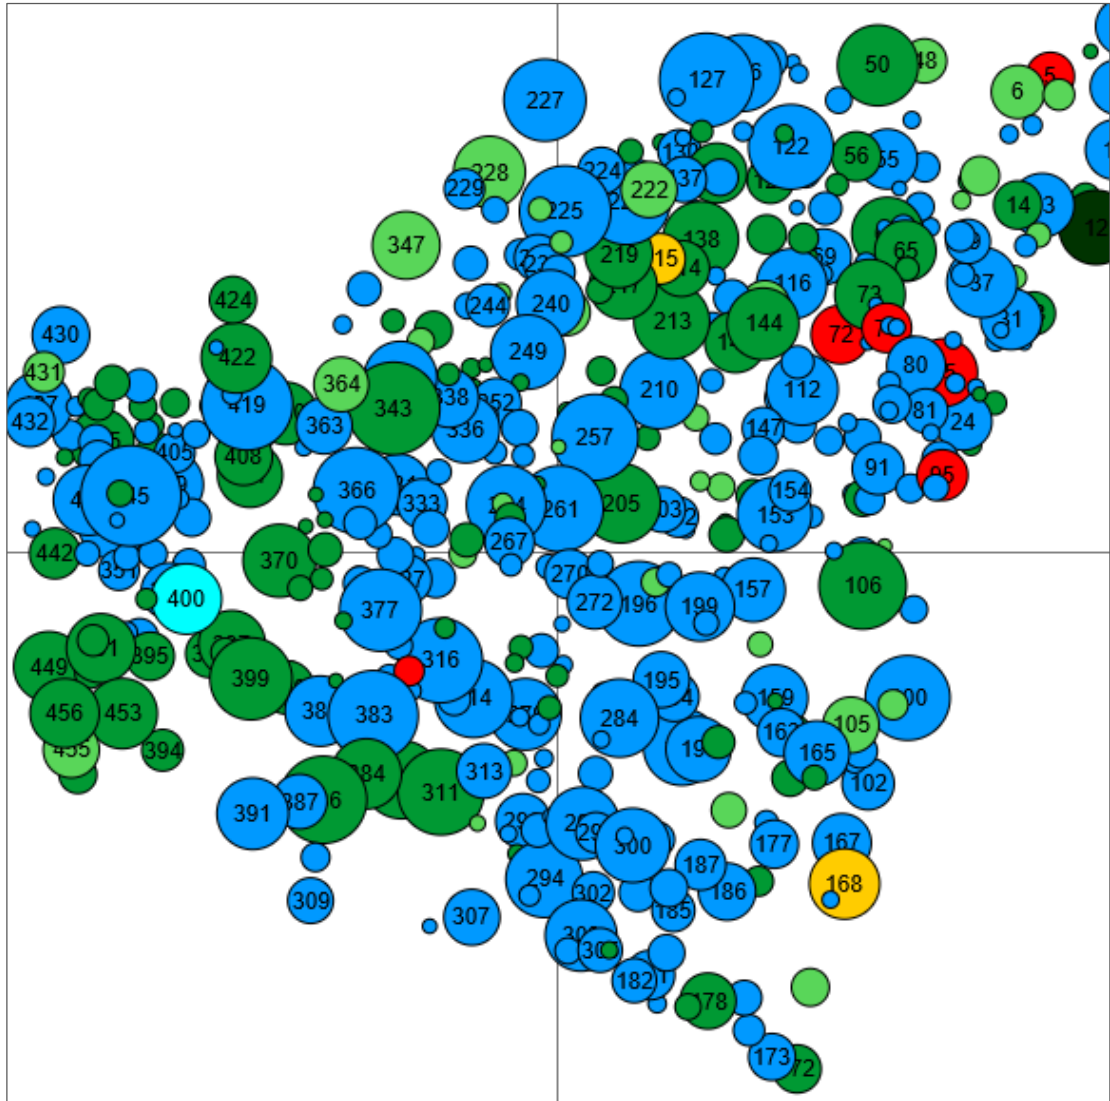

Technical information

DE

Name: **Dicker Busch** Forest type: **Fir-spruce-beech plenter forest ad-mixed with pine and broadleaves**

State/ Region	Owner	Establishment	Size
Baden-Württemberg/ Schwäbisch-Fränkischer Wald	Private	2020	approx. 1 ha
Altitude [m.a.s.l.]	Mean annual precipitation [mm]	Mean annual temperature [°C]	Natural forest community
465	1043	7.7	Luzulo-Abieti-Fagetum
Number of trees [N/ha]	Basal area [m ² /ha]	Volume [m ³ /ha]	Habitat value [points/ha]
453	31.9	403.1	106

DBH distribution

Tree species distribution (% Volume)

Marteloscope map (approx. 1.0 ha):

Contact:

Andreas Schuck

European Forest Institute
Platz der Vereinten Nationen 7
53113 Bonn
andreas.schuck@efi.int