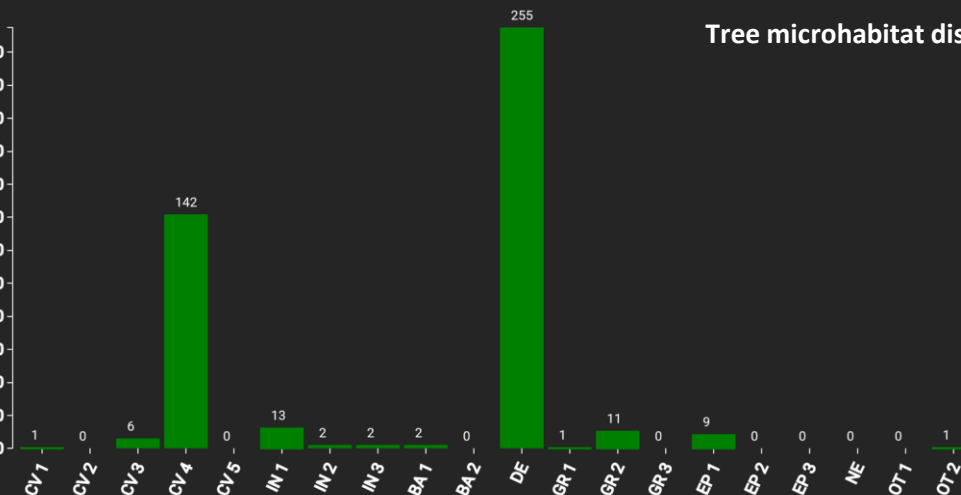

Technical information

DE

Name: **Dahlener Heide**

Forest type: **Oak - Larch - Beech**

State / Region	Owner	Establishment	Size
Saxony / Lausa	Free State of Saxony	2021	1.0 ha
Altitude [m.a.s.l.]	Mean annual precipitation [mm]	Mean annual temperature [°C]	Natural forest community
98	684	11.4	Luzulo-Fagetum
Number of trees [N/ha]	Basal area [m ² /ha]	Volume [m ³ /ha]	Habitat value [points/ha]
300	25.4	340.9	5866

DBH distribution

Tree species distribution (% Volume)

Tree microhabitat distribution by code (Total:)

Marteloscope map (1.0 ha):

Contact:

Simon Franz

Staatsbetrieb Sachsenforst,
Kompetenzzentrum Wald und
Forstwirtschaft (Referat 44)
Königsteiner Straße 6b
01796 Pirna
Simon.Franz@smekul.sachsen.de