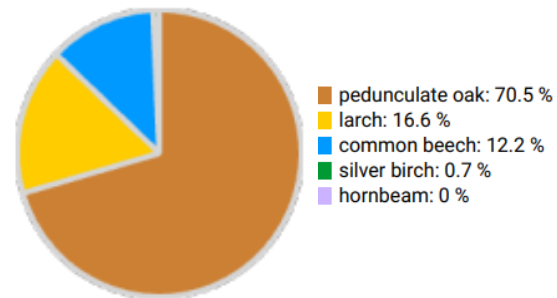

Technical information

DE

Name: **Dahlener Heide**

Forest type: **Oak - Larch - Beech**

State / Region	Owner	Establishment	Size
Saxony / Lausa	Free State of Saxony	2021	1.0 ha
Altitude [m.a.s.l.]	Mean annual precipitation [mm]	Mean annual temperature [°C]	Natural forest community
98	684	11.4	Luzulo-Fagetum
Number of trees [N/ha]	Basal area [m ² /ha]	Volume [m ³ /ha]	Habitat value [points/ha]
300	25.4	340.9	5866

DBH distribution

Tree species distribution (% Volume)

Tree microhabitat distribution by code (Total:)

Marteloscope map (1.0 ha):

Contact:

Simon Franz

Staatsbetrieb Sachsenforst,
Kompetenzzentrum Wald und
Forstwirtschaft (Referat 44)
Königsteiner Straße 6b
01796 Pirna
Simon.Franz@smekul.sachsen.de