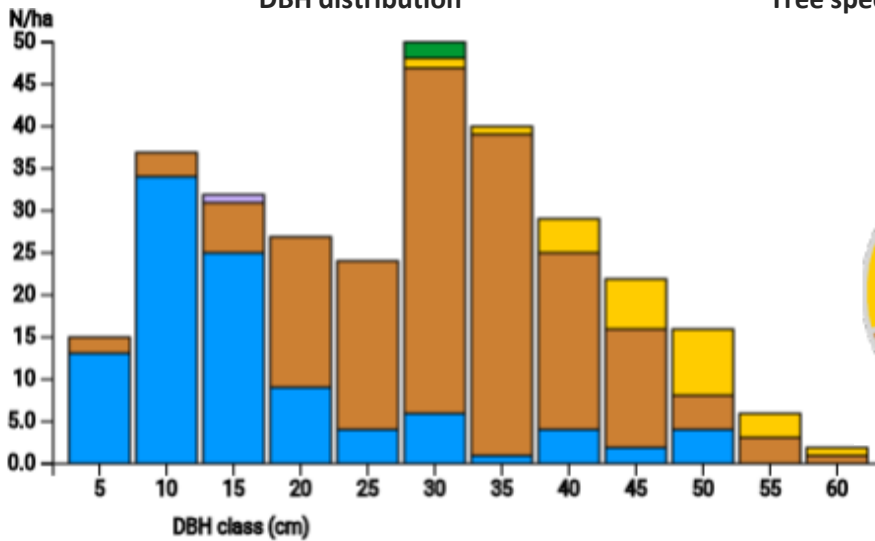

Technical information

DE

Name: **Dahlener Heide**

Forest type: **Oak - Larch - Beech**

State / Region	Owner	Establishment	Size
Saxony / Lausa	Free State of Saxony	2021	1.0 ha
Altitude [m.a.s.l.]	Mean annual precipitation [mm]	Mean annual temperature [°C]	Natural forest community
98	684	11.4	Luzulo-Fagetum
Number of trees [N/ha]	Basal area [m ² /ha]	Volume [m ³ /ha]	Habitat value [points/ha]
300	25.4	340.9	5866

DBH distribution

Tree species distribution (% Volume)

Tree microhabitat distribution by code (Total:)

Marteloscope map (1.0 ha):

Contact:

Simon Franz

Staatsbetrieb Sachsenforst,
Kompetenzzentrum Wald und
Forstwirtschaft (Referat 44)
Königsteiner Straße 6b
01796 Pirna
Simon.Franz@smekul.sachsen.de